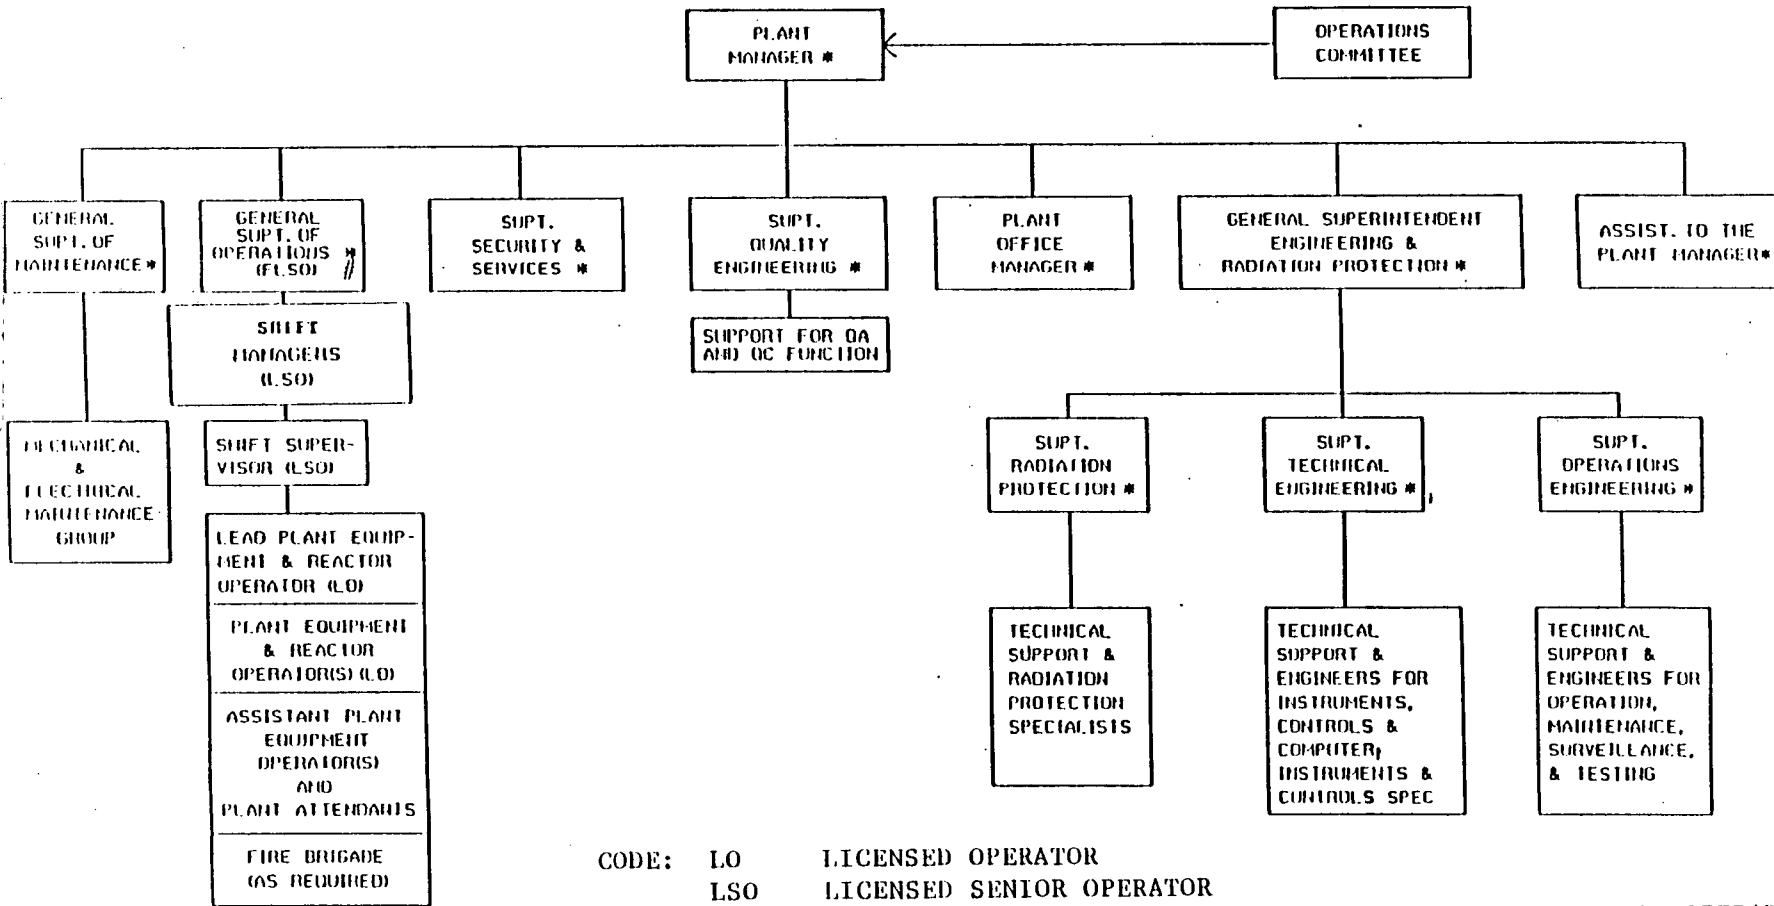

8802190062 880210  
 PDR ADDCK 05000263  
 DCD

CODE: LO LICENSED OPERATOR  
 LSO LICENSED SENIOR OPERATOR  
 FLSO FORMERLY LICENSED SENIOR OPERATOR OR LICENSED SENIOR OPERATOR  
 \* KEY SUPERVISOR  
 # ONE MANAGEMENT INDIVIDUAL HOLDING A SENIOR LICENSE SHALL BE ASSIGNED TO THE OPERATIONS GROUP. THIS INDIVIDUAL SHALL BE ASSIGNED FOR APPROXIMATELY A TWO YEAR PERIOD AND NOT BE ASSIGNED TO A ROTATING SHIFT.

FIGURE 6.1.2 MONTICELLO NUCLEAR GENERATING PLANT FUNCTIONAL ORGANIZATION FOR ON-SITE OPERATING GROUP