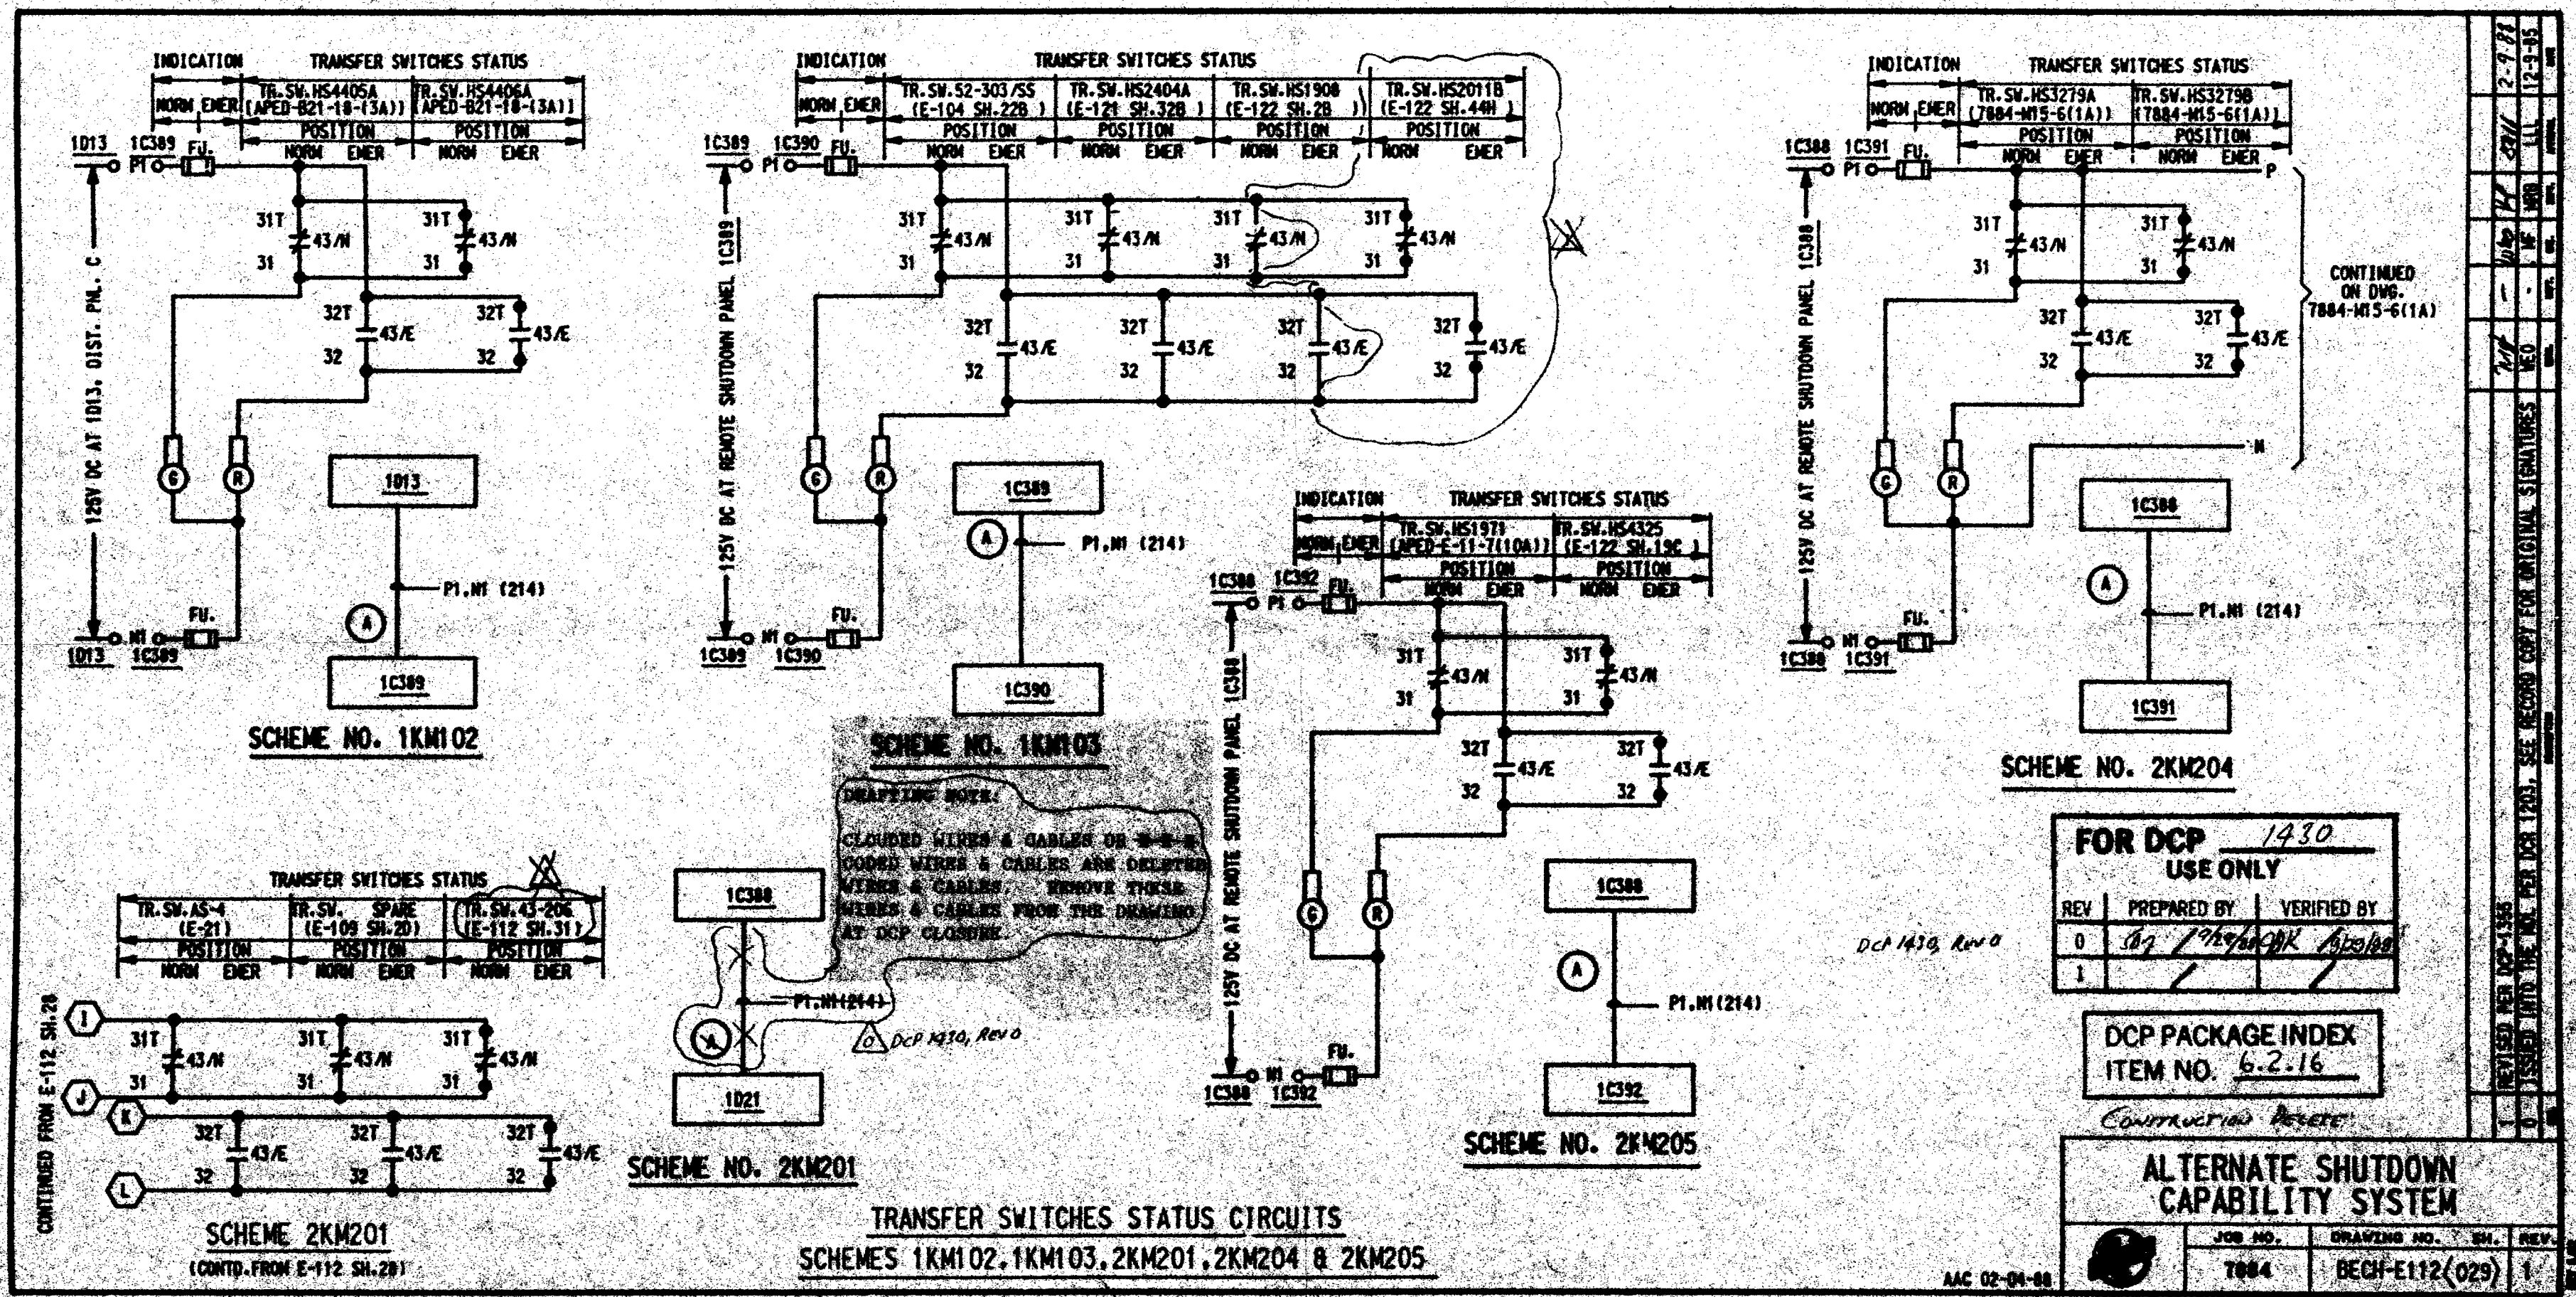

50-331
 887020006
 Document
 REGULATORY DOCKET FILE

This drawing and the design it covers are the property of GEORGE. They are hereby loaned and on the borrower's express agreement that they will not be reproduced, copied, loaned, exhibited, or used except in the finished way and for the use intended without the written consent given by the Lender to the borrower.

SI
 APERTURE
 CARD

8810120280