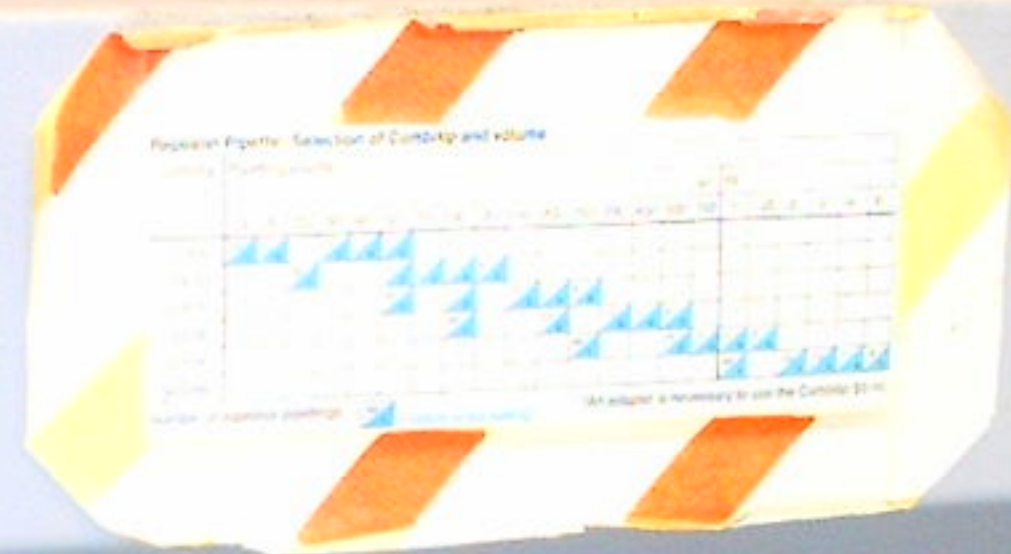

DO NOT USE
TOXIC, EXPLOSIVE
OR FLAMMABLE
SUBSTANCES
IN THIS CABINET.

 **Forma Scientific**

DAUGHERTY
& COMPANY
200 W. 10th St.
Des Moines, IA 50319
515-281-1111
www.daughertry.com

BIOHAZARD

CAUTION
DO NOT EXPOSE EYES OR
SKIN TO UV LIGHT.