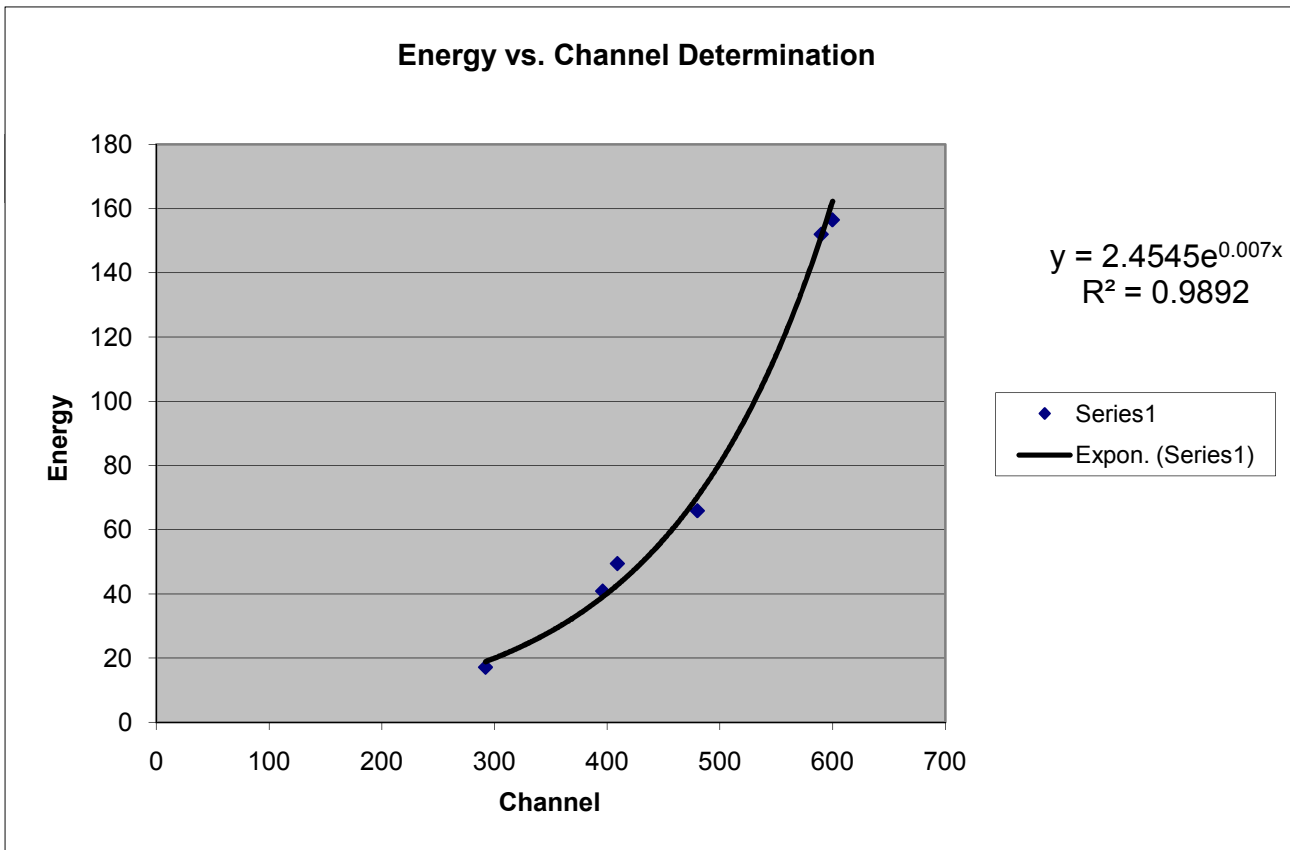

Projected Efficiency

C-14	0.61
I-129	0.57
Ni-63	0.18

Projected MDC
(2 minute count)

C-14	11.25 pCi/S
I-129	11.85 pCi/S
Ni-63	36.65 pCi/S

Energy/Channel
Determination

Channel	Energy
0	2.4545
25	2.923914
50	3.483101
75	4.149231
100	4.942756
200	9.953488
250	14.12467
300	20.04386
325	23.87718
350	28.4436
400	40.36339
450	57.27837
500	81.28188
550	115.3445
600	163.6816
605	169.5119
610	175.5499
615	181.8029
620	188.2787
625	194.9851
630	201.9304
650	232.2752