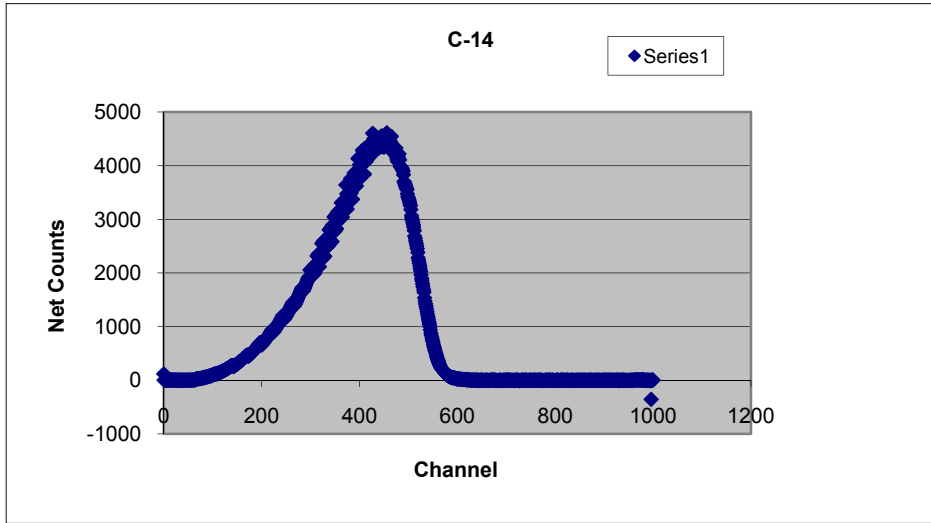

Projected Efficiency

C-14	0.61
I-129	0.57
Ni-63	0.18

Projected MDC
(2 minute count)

C-14	11.25 pCi/S
I-129	11.85 pCi/S
Ni-63	36.65 pCi/S

Energy/Channel
Determination

Channel	Energy
0	2.4545
25	2.923914
50	3.483101
75	4.149231
100	4.942756
200	9.953488
250	14.12467
300	20.04386
325	23.87718
350	28.4436
400	40.36339
450	57.27837
500	81.28188
550	115.3445
600	163.6816
605	169.5119
610	175.5499
615	181.8029
620	188.2787
625	194.9851
630	201.9304
650	232.2752