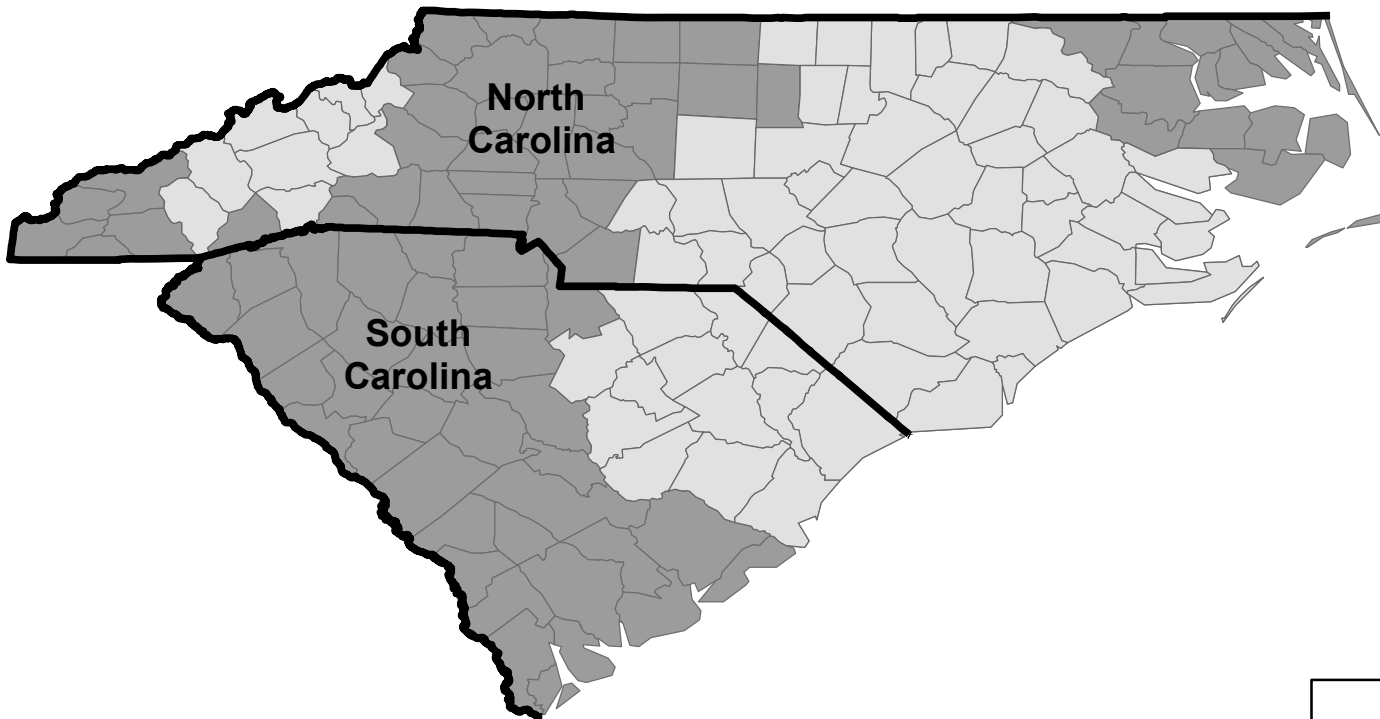

LEGEND

— State Boundary

■ Service Area

Progress Energy Carolinas  
**Shearon Harris Nuclear Power Plant  
Units 2 and 3**  
**Part 3, Environmental Report**  
New Hill, North Carolina

Progress Energy Carolinas Region of Interest