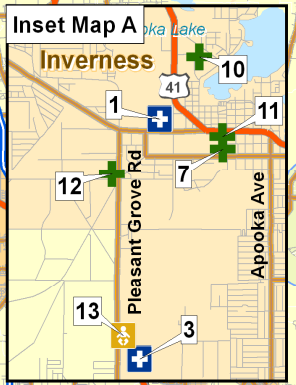

**Legend**

-  Levy Nuclear Plant
-  Special Needs Shelter
-  Primary Shelter
-  Secondary Shelter
-  Daycare Shelter
-  PAZ Boundary

Id	RecepCtr
1	Withlacoochee Technical Institute
2	Lecanto Middle School
3	First Assembly of God of Inverness
4	East Citrus Community Center
5	Floral City Community Building
6	Forest Ridge Elementary School
7	Citrus High School
8	Floral City Elementary
9	Hernando Elementary School
10	Inverness Middle School
11	Inverness Primary School
12	Pleasant Grove Elementary
13	First United Methodist Church
14	Bronson High School
15	Chiefland Elementary
16	Williston Elementary
17	Williston High School
18	Williston Middle School
19	Chiefland High (Gym)

**Levy Nuclear Plant Reception Centers**

Progress Energy Florida  
**Levy Nuclear Plant  
 Units 1 and 2  
 Part 5, Emergency Plan**  
 Levy Evacuation Routes and Shelters  
 Figure A6-2 (Sheet 1 of 3)  
 Rev 1

# Evacuation Routes for Marion (M9) and Levy (L5, L6, L7, L8) Counties

**Legend**

- Levy Nuclear Plant
- Primary Shelter
- Secondary Shelter
- PAZ Boundary
- Evacuation Routes

Progress Energy Florida  
**Levy Nuclear Plant  
 Units 1 and 2  
 Part 5, Emergency Plan**