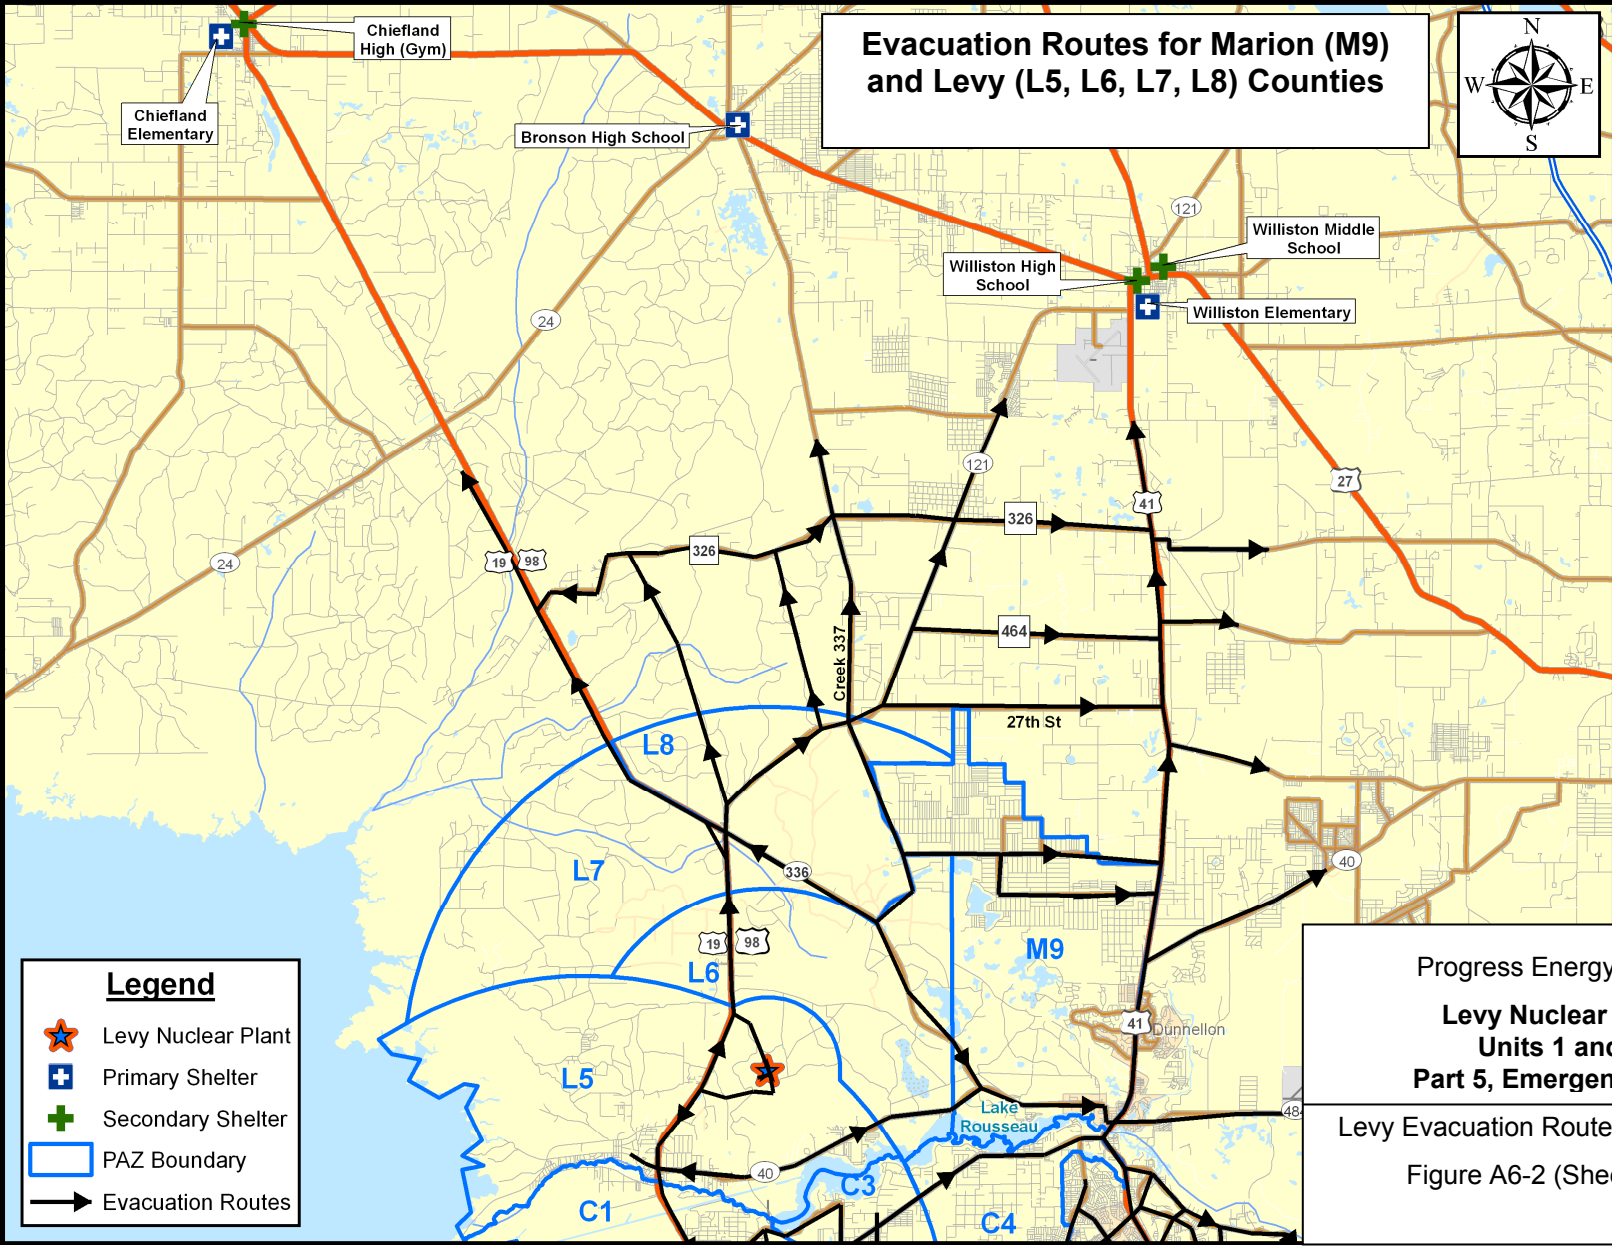

**Legend**

-  Levy Nuclear Plant
-  Special Needs Shelter
-  Primary Shelter
-  Secondary Shelter
-  Daycare Shelter
-  PAZ Boundary

Id	RecepCtr
1	Withlacoochee Technical Institute
2	Lecanto Middle School
3	First Assembly of God of Inverness
4	East Citrus Community Center
5	Floral City Community Building
6	Forest Ridge Elementary School
7	Citrus High School
8	Floral City Elementary
9	Hernando Elementary School
10	Inverness Middle School
11	Inverness Primary School
12	Pleasant Grove Elementary
13	First United Methodist Church
14	Bronson High School
15	Chiefland Elementary
16	Williston Elementary
17	Williston High School
18	Williston Middle School
19	Chiefland High (Gym)

# Evacuation Routes for Marion (M9) and Levy (L5, L6, L7, L8) Counties

**Legend**

- Levy Nuclear Plant
- Primary Shelter
- Secondary Shelter
- PAZ Boundary
- Evacuation Routes

Progress Energy Florida  
**Levy Nuclear Plant  
 Units 1 and 2  
 Part 5, Emergency Plan**