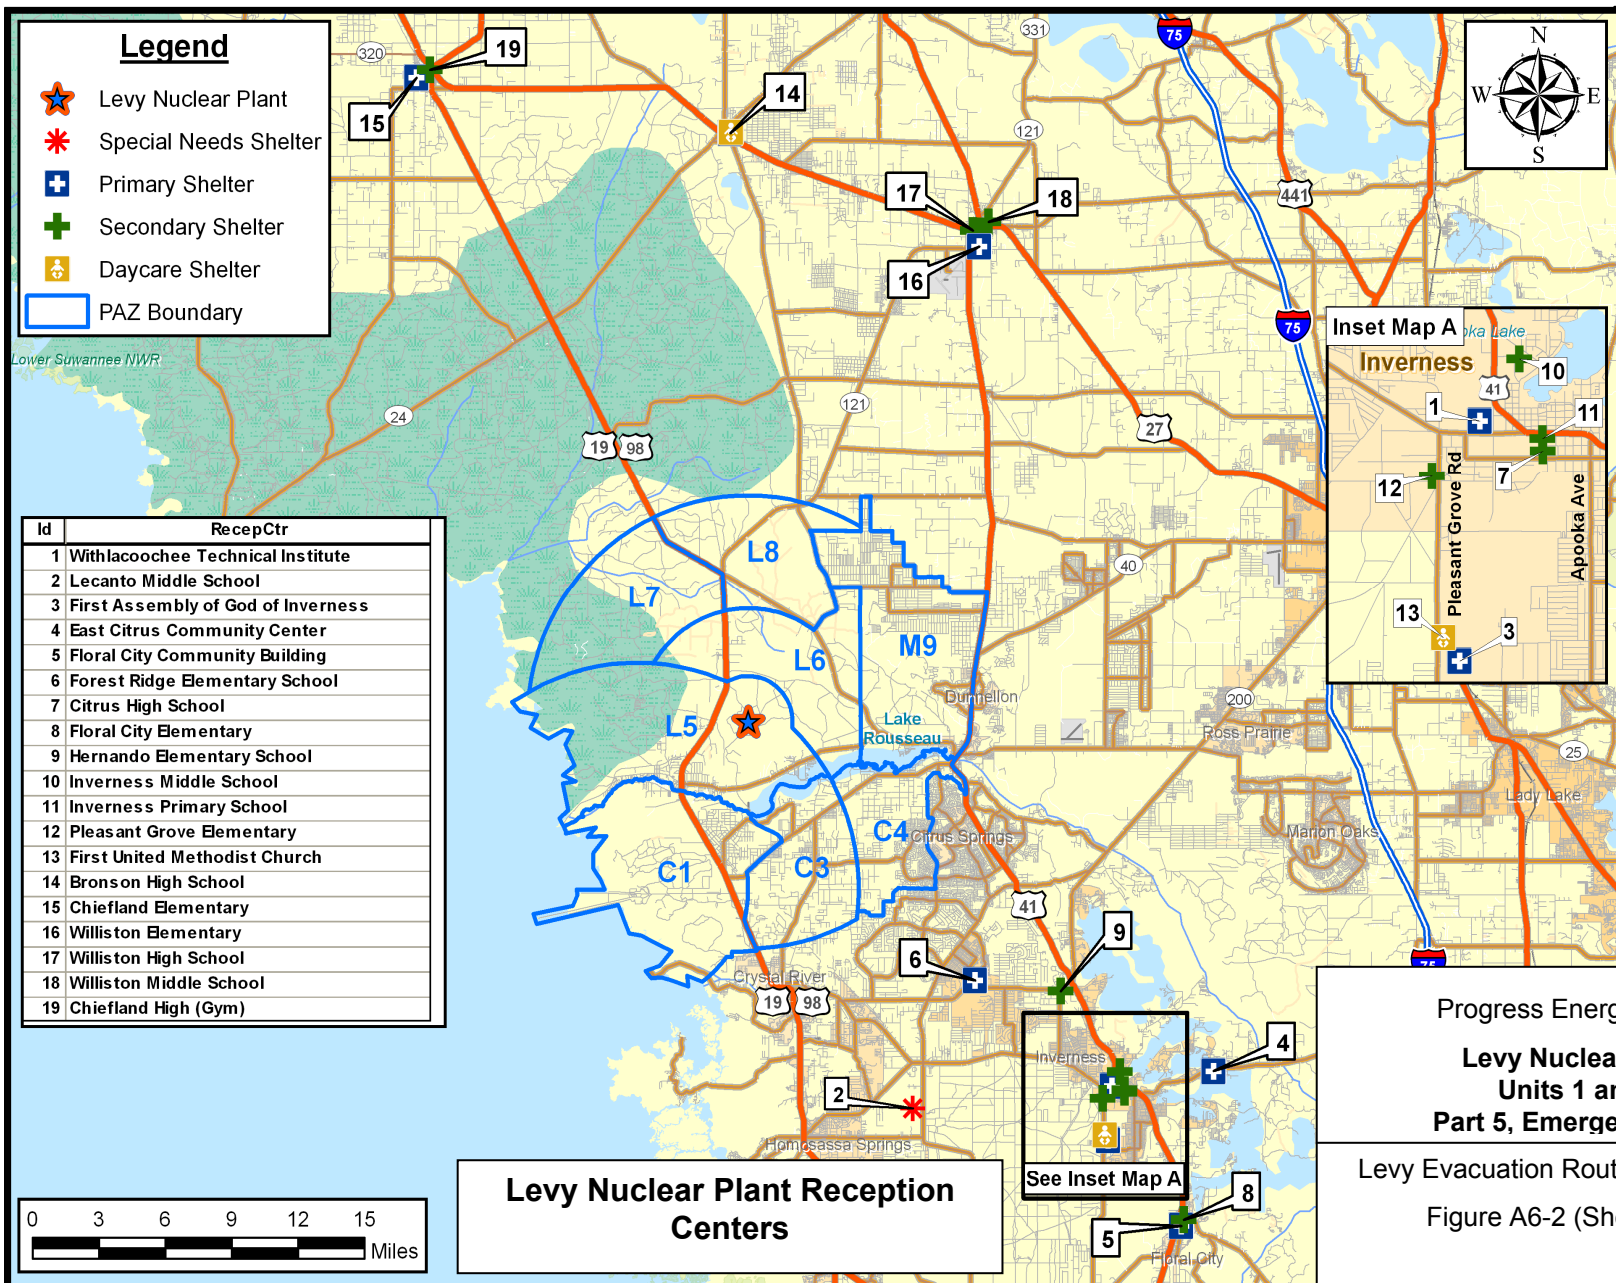

**Legend**

-  Levy Nuclear Plant
-  Special Needs Shelter
-  Primary Shelter
-  Secondary Shelter
-  Daycare Shelter
-  PAZ Boundary

Id	RecepCtr
1	Withlacoochee Technical Institute
2	Lecanto Middle School
3	First Assembly of God of Inverness
4	East Citrus Community Center
5	Floral City Community Building
6	Forest Ridge Elementary School
7	Citrus High School
8	Floral City Elementary
9	Hernando Elementary School
10	Inverness Middle School
11	Inverness Primary School
12	Pleasant Grove Elementary
13	First United Methodist Church
14	Bronson High School
15	Chiefland Elementary
16	Williston Elementary
17	Williston High School
18	Williston Middle School
19	Chiefland High (Gym)

**Levy Nuclear Plant Reception Centers**

Progress Energy Florida  
**Levy Nuclear Plant  
 Units 1 and 2  
 Part 5, Emergency Plan**  
 Levy Evacuation Routes and Shelters  
 Figure A6-2 (Sheet 1 of 3)  
 Rev 1

# Evacuation Routes for Marion (M9) and Levy (L5, L6, L7, L8) Counties

**Legend**

- Levy Nuclear Plant
- Primary Shelter
- Secondary Shelter
- PAZ Boundary
- Evacuation Routes

Progress Energy Florida  
**Levy Nuclear Plant  
 Units 1 and 2  
 Part 5, Emergency Plan**