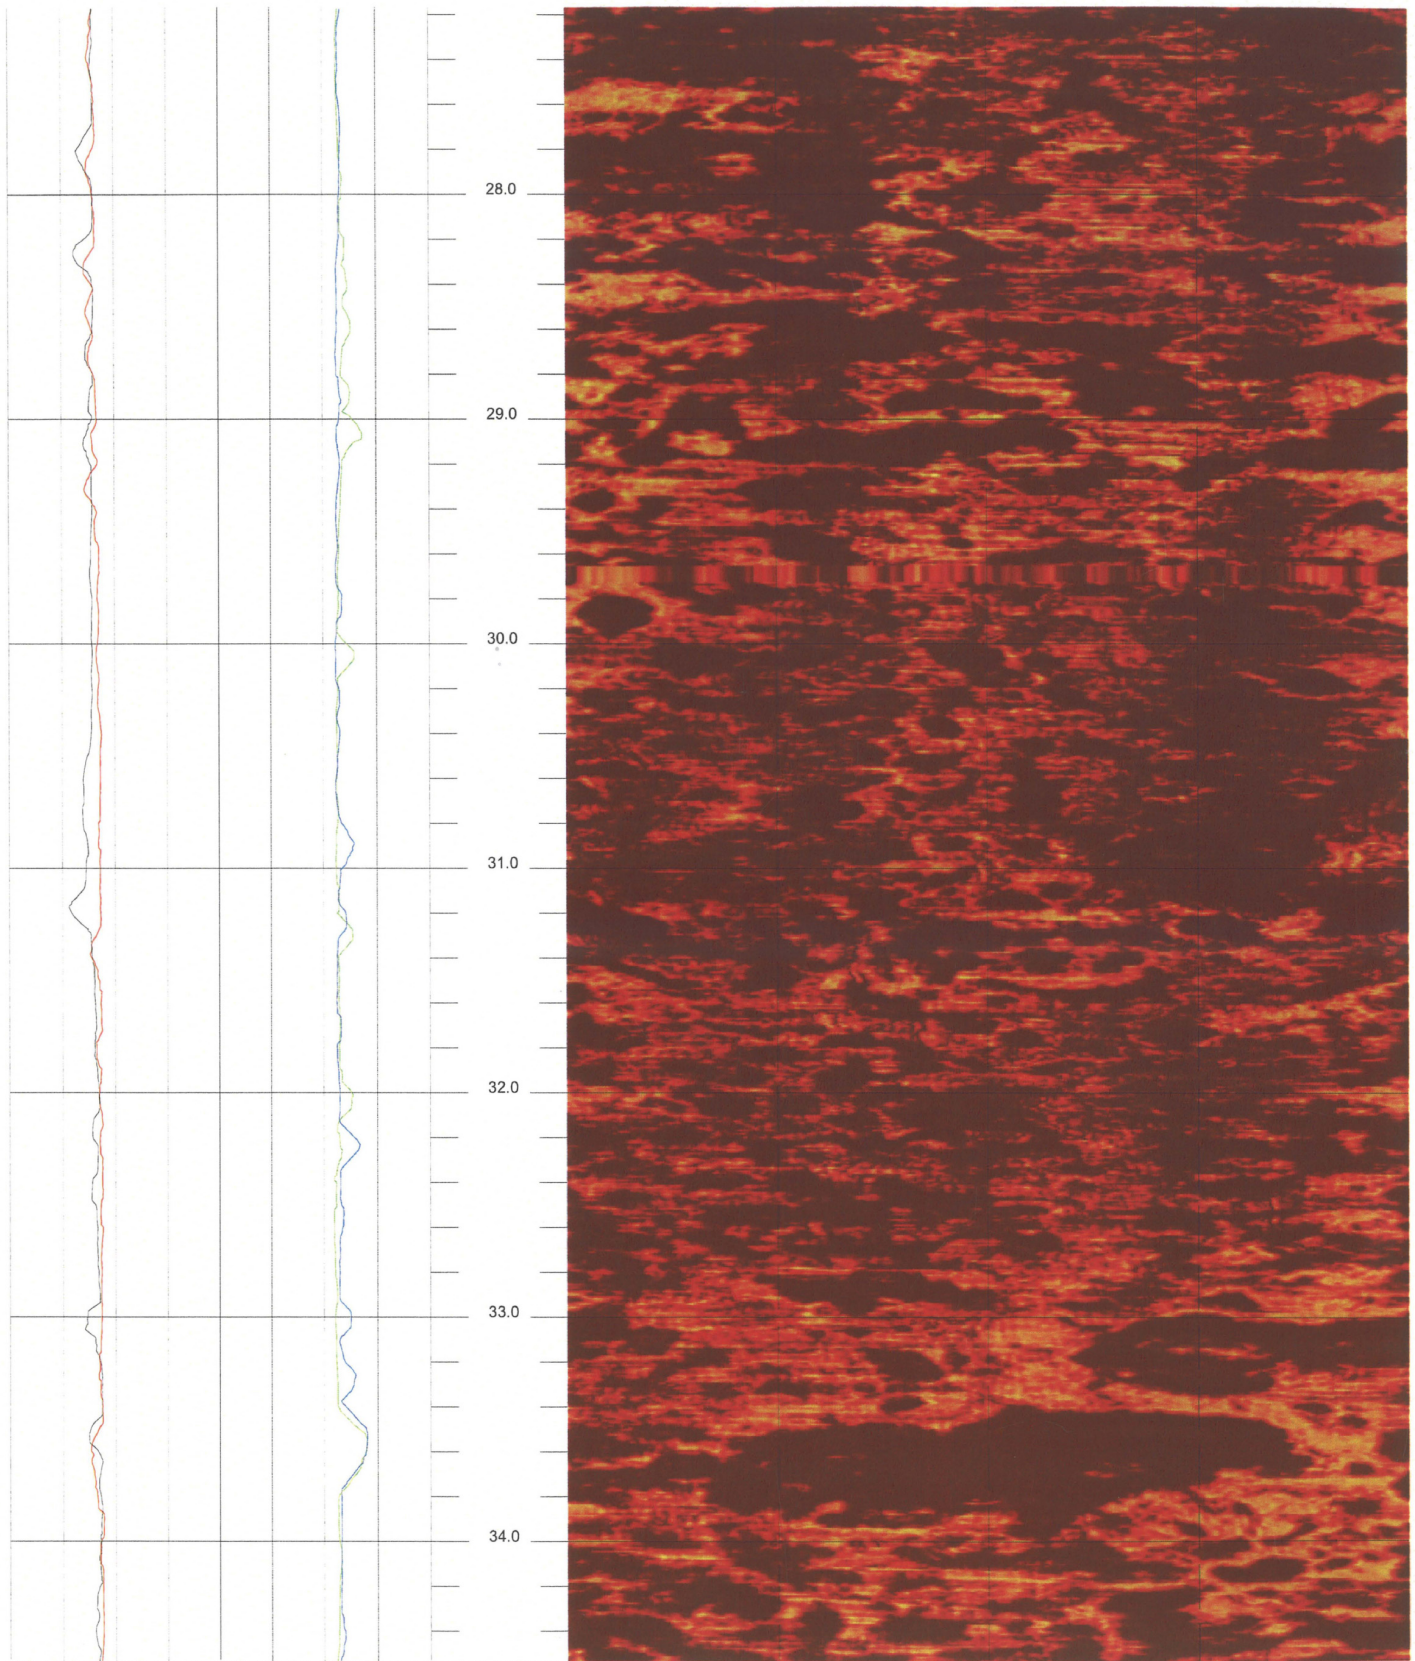

B-720 G (DH)

27.168 to 19.800ft

1

FPL Turkey Point COL Boring B-720 G (DH) Acoustic Televiewer based Caliper rev 1 Sheet 1 of 14

B-720 G (DH)

34.536 to 27.168ft

2

FPL Turkey Point COL Boring B-720 G (DH) Acoustic Televiewer based Caliper rev 1 Sheet 2 of 14

B-720 G (DH)

41.904 to 34.536ft

3

FPL Turkey Point COL Boring B-720 G (DH) Acoustic Televiwer based Caliper rev 1 Sheet 3 of 14