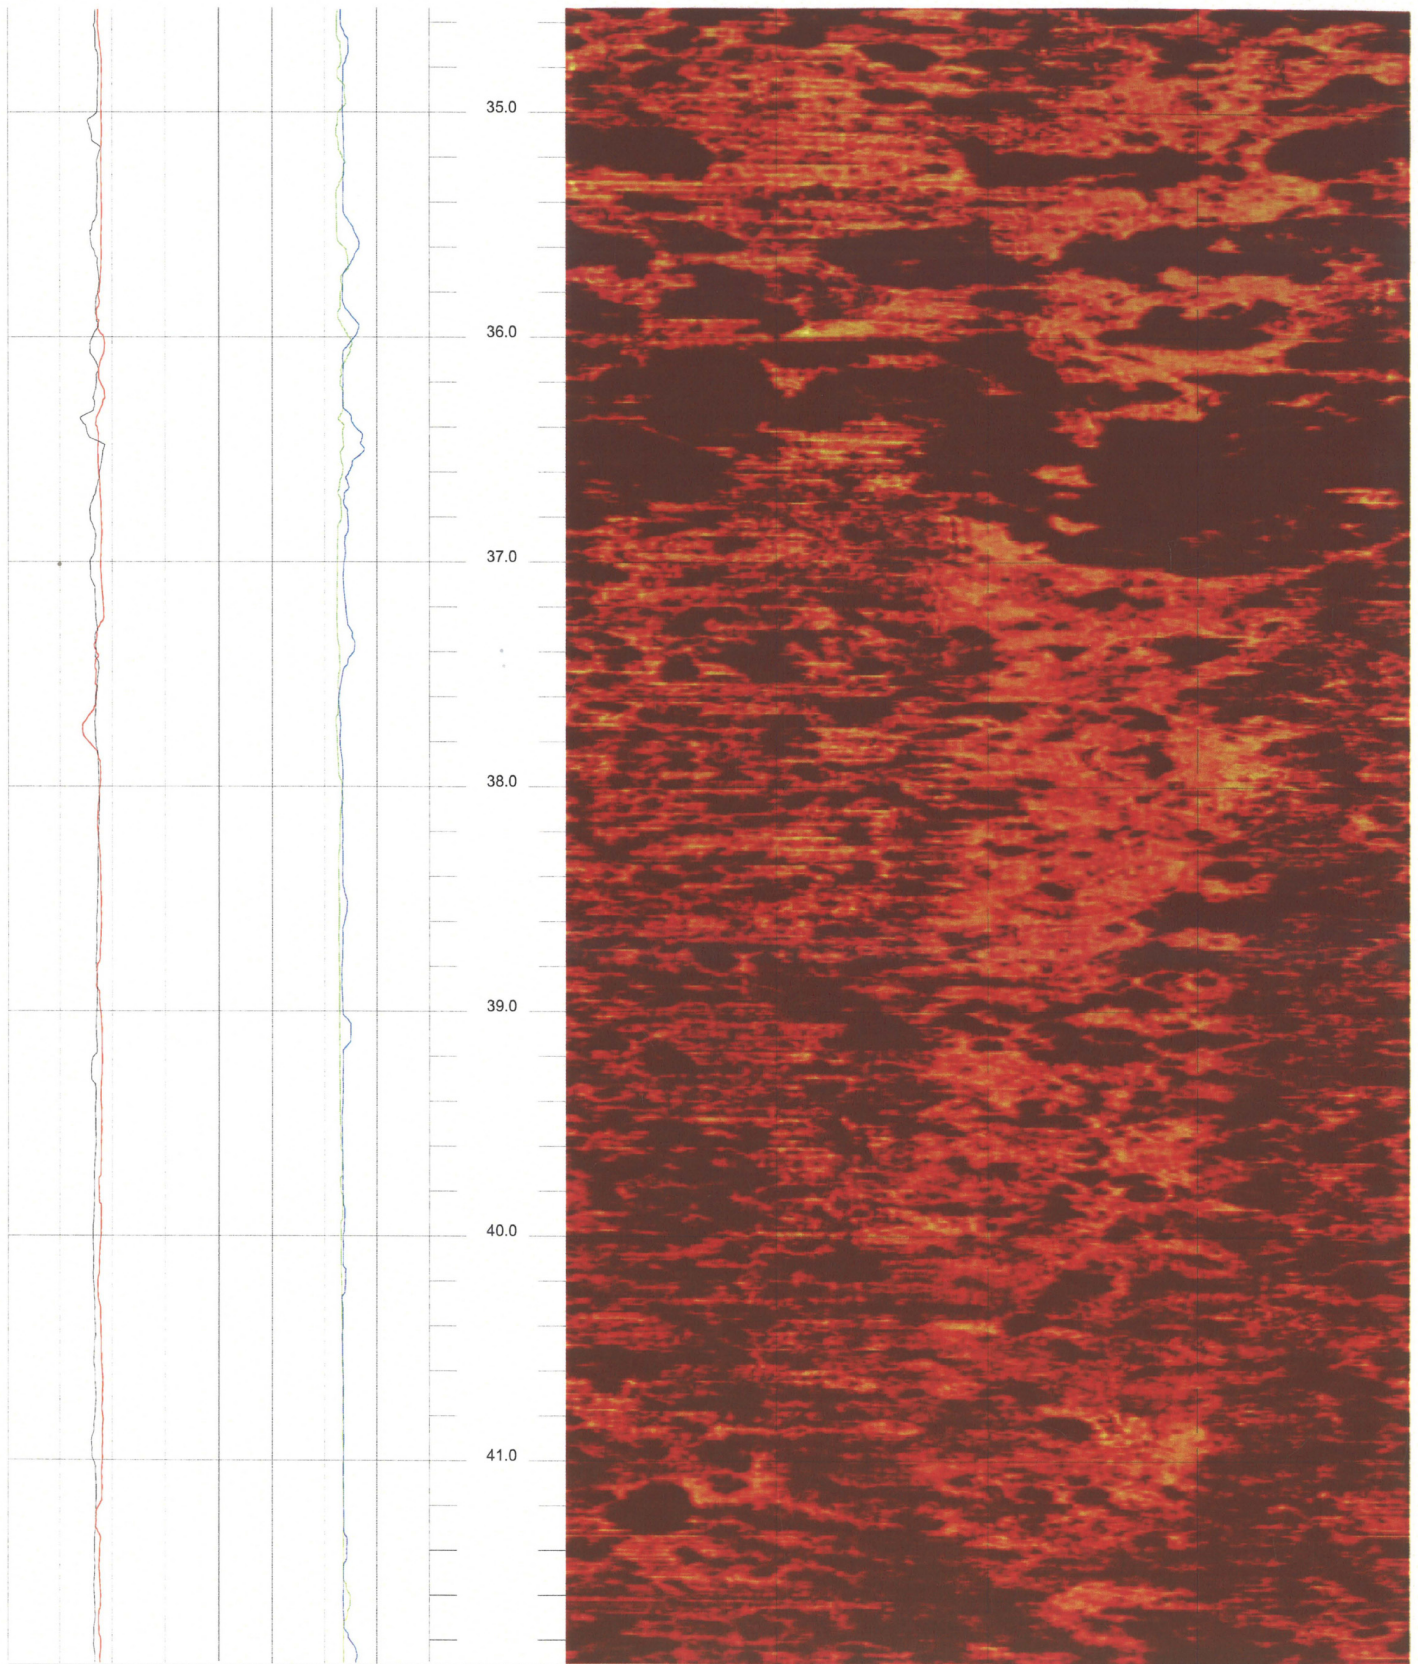

B-720 G (DH)

27.168 to 19.800ft

1

FPL Turkey Point COL Boring B-720 G (DH) Acoustic Televiewer based Caliper rev 1 Sheet 1 of 14

B-720 G (DH)

34.536 to 27.168ft

2

FPL Turkey Point COL Boring B-720 G (DH) Acoustic Televiewer based Caliper rev 1 Sheet 2 of 14

B-720 G (DH)

41.904 to 34.536ft

3

FPL Turkey Point COL Boring B-720 G (DH) Acoustic Televiwer based Caliper rev 1 Sheet 3 of 14