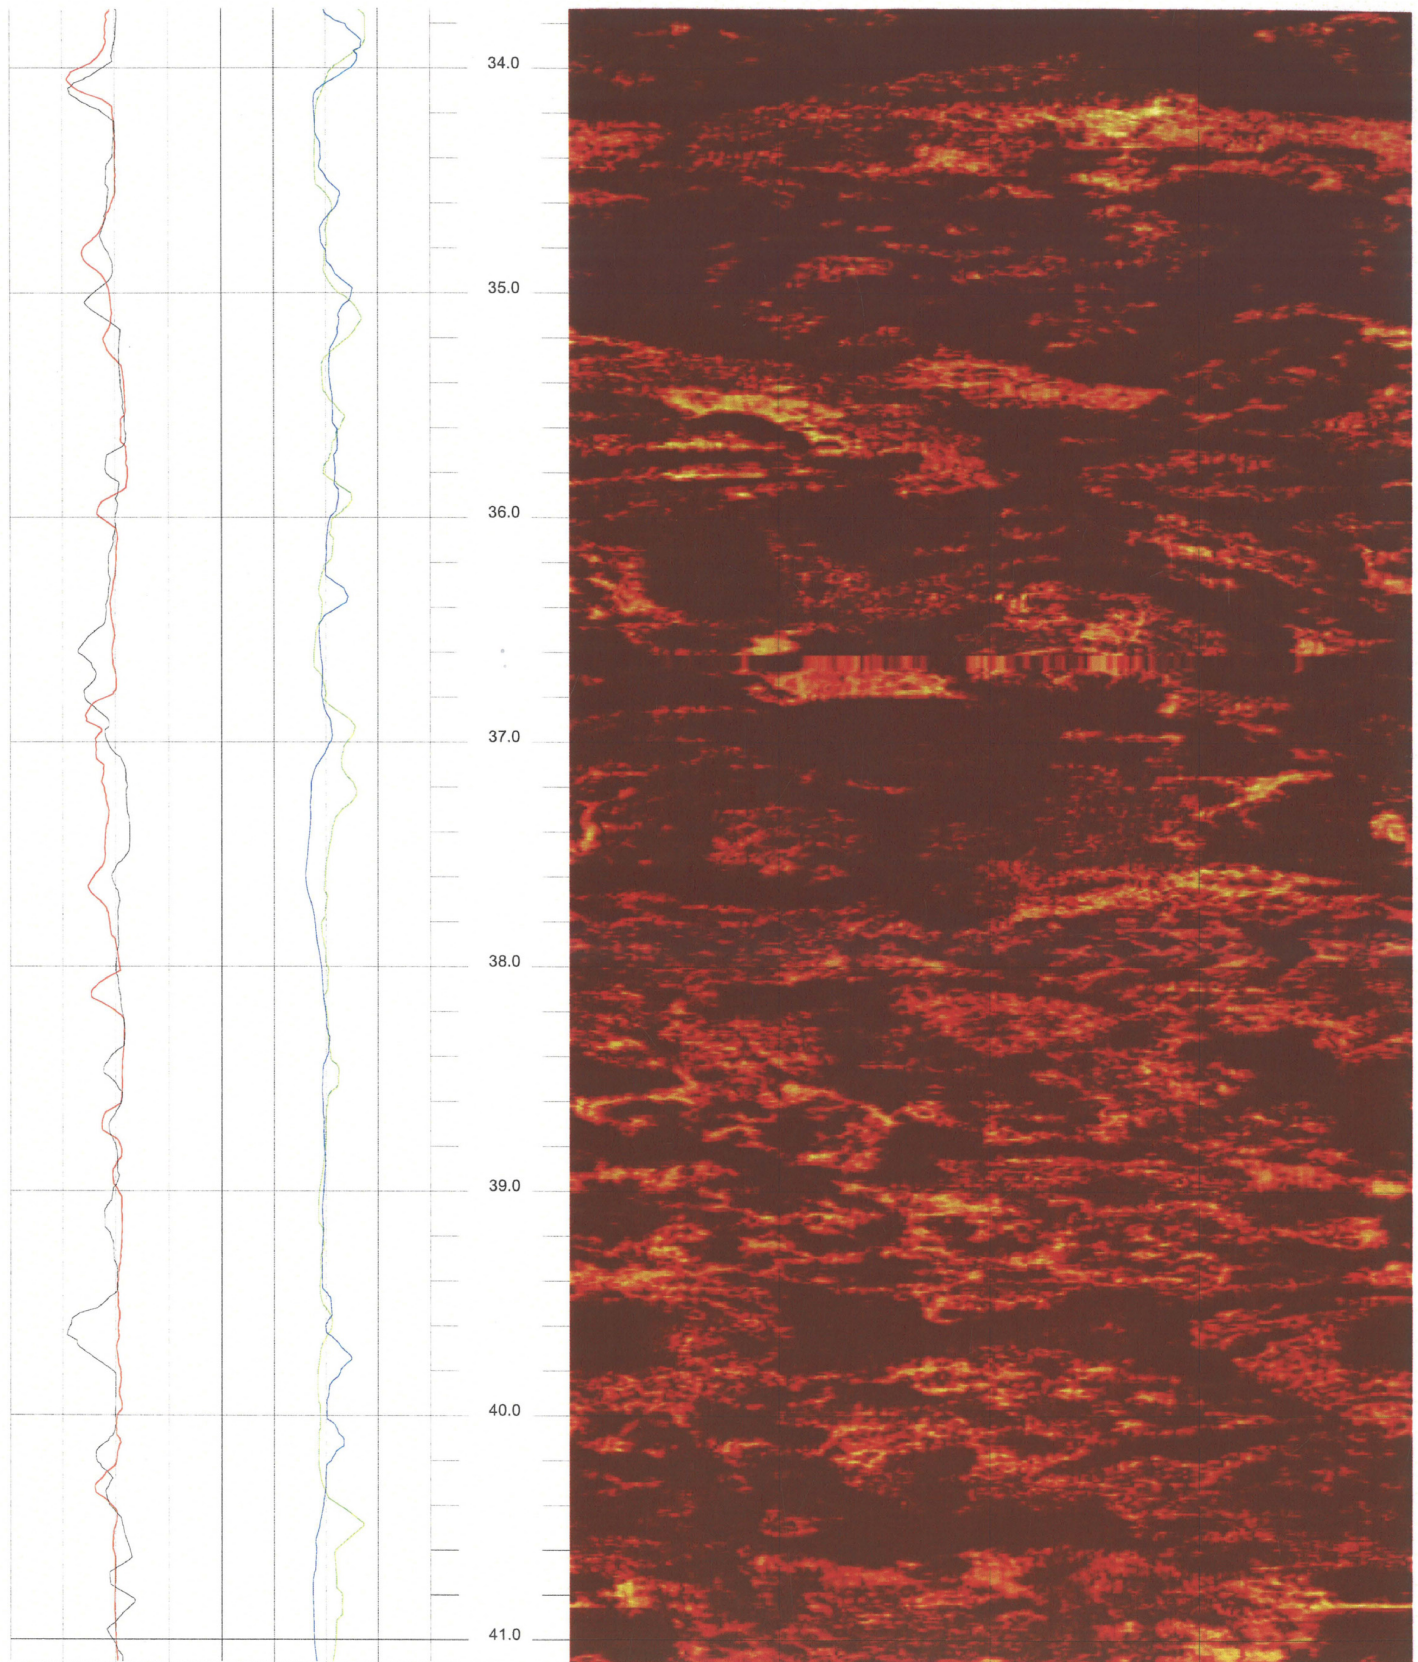

B-710 G (DH)

33.736 to 26.368ft

2

FPL Turkey Point COL Boring B-710 G (DH) Acoustic Televiewer based Caliper rev 1 Sheet 2 of 14

B-710 G (DH)

41.104 to 33.736ft

3

FPL Turkey Point COL Boring B-710 G (DH) Acoustic Televiewer based Caliper rev 1 Sheet 3 of 14

B-710 G (DH)

48.472 to 41.104ft

4

FPL Turkey Point COL Boring B-710 G (DH) Acoustic Televiewer based Caliper rev 1 Sheet 4 of 14

B-710 G (DH)

55.840 to 48.472ft

5

FPL Turkey Point COL Boring B-710 G (DH) Acoustic Televiewer based Caliper rev 1 Sheet 5 of 14