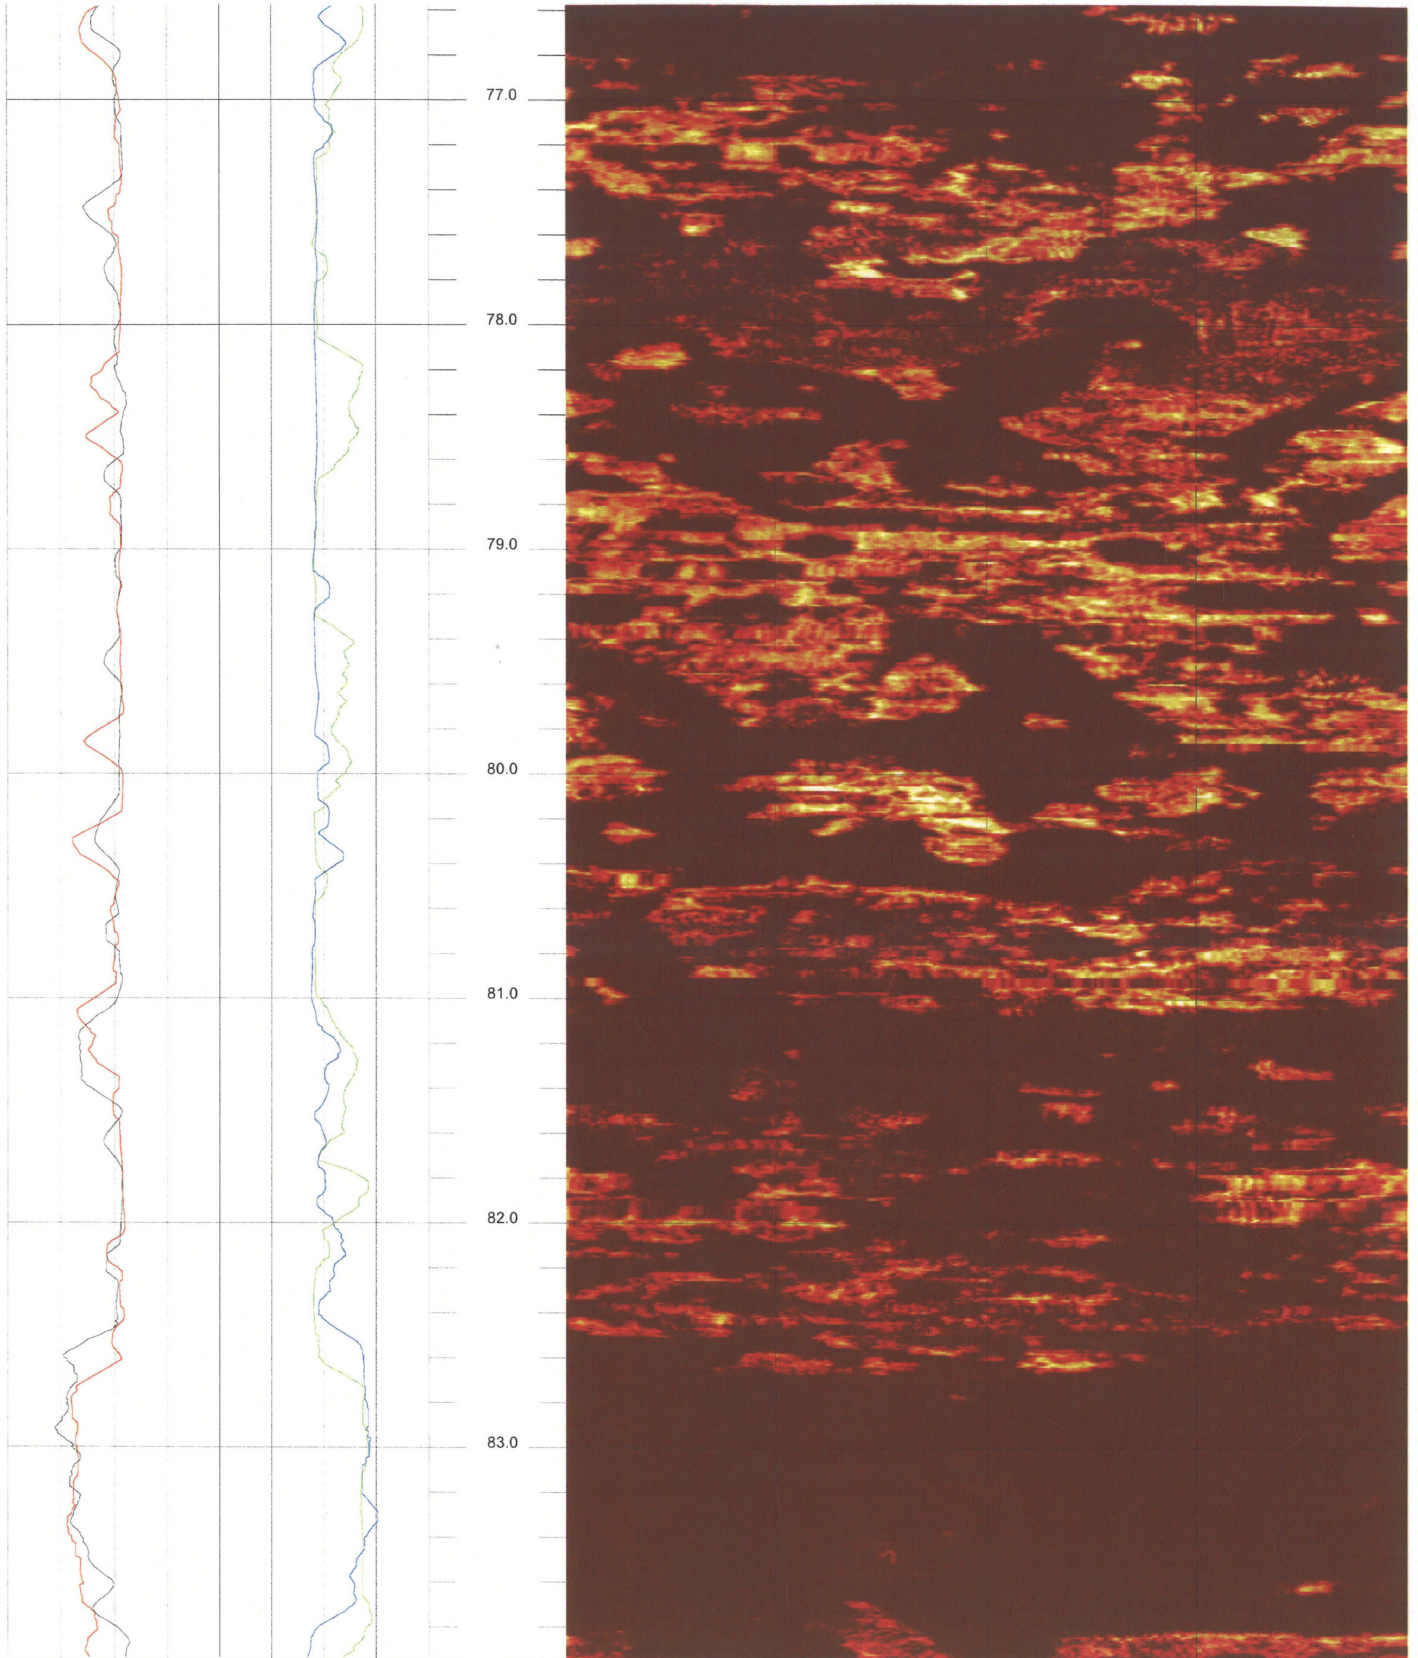

B-708 (DH)

76.576 to 69.208ft

7

FPL Turkey Point COL Boring B-708 (DH) Acoustic Televiwer based Caliper rev 1 Sheet 7 of 13

B-708 (DH)

83.944 to 76.576ft

8

FPL Turkey Point COL Boring B-708 (DH) Acoustic Televiewer based Caliper rev 1 Sheet 8 of 13

B-708 (DH)

91.312 to 83.944ft

9

FPL Turkey Point COL Boring B-708 (DH) Acoustic Televiewer based Caliper rev 1 Sheet 9 of 13

B-708 (DH)

98.680 to 91.312ft

10

FPL Turkey Point COL Boring B-708 (DH) Acoustic Televiwer based Caliper rev 1 Sheet 10 of 13