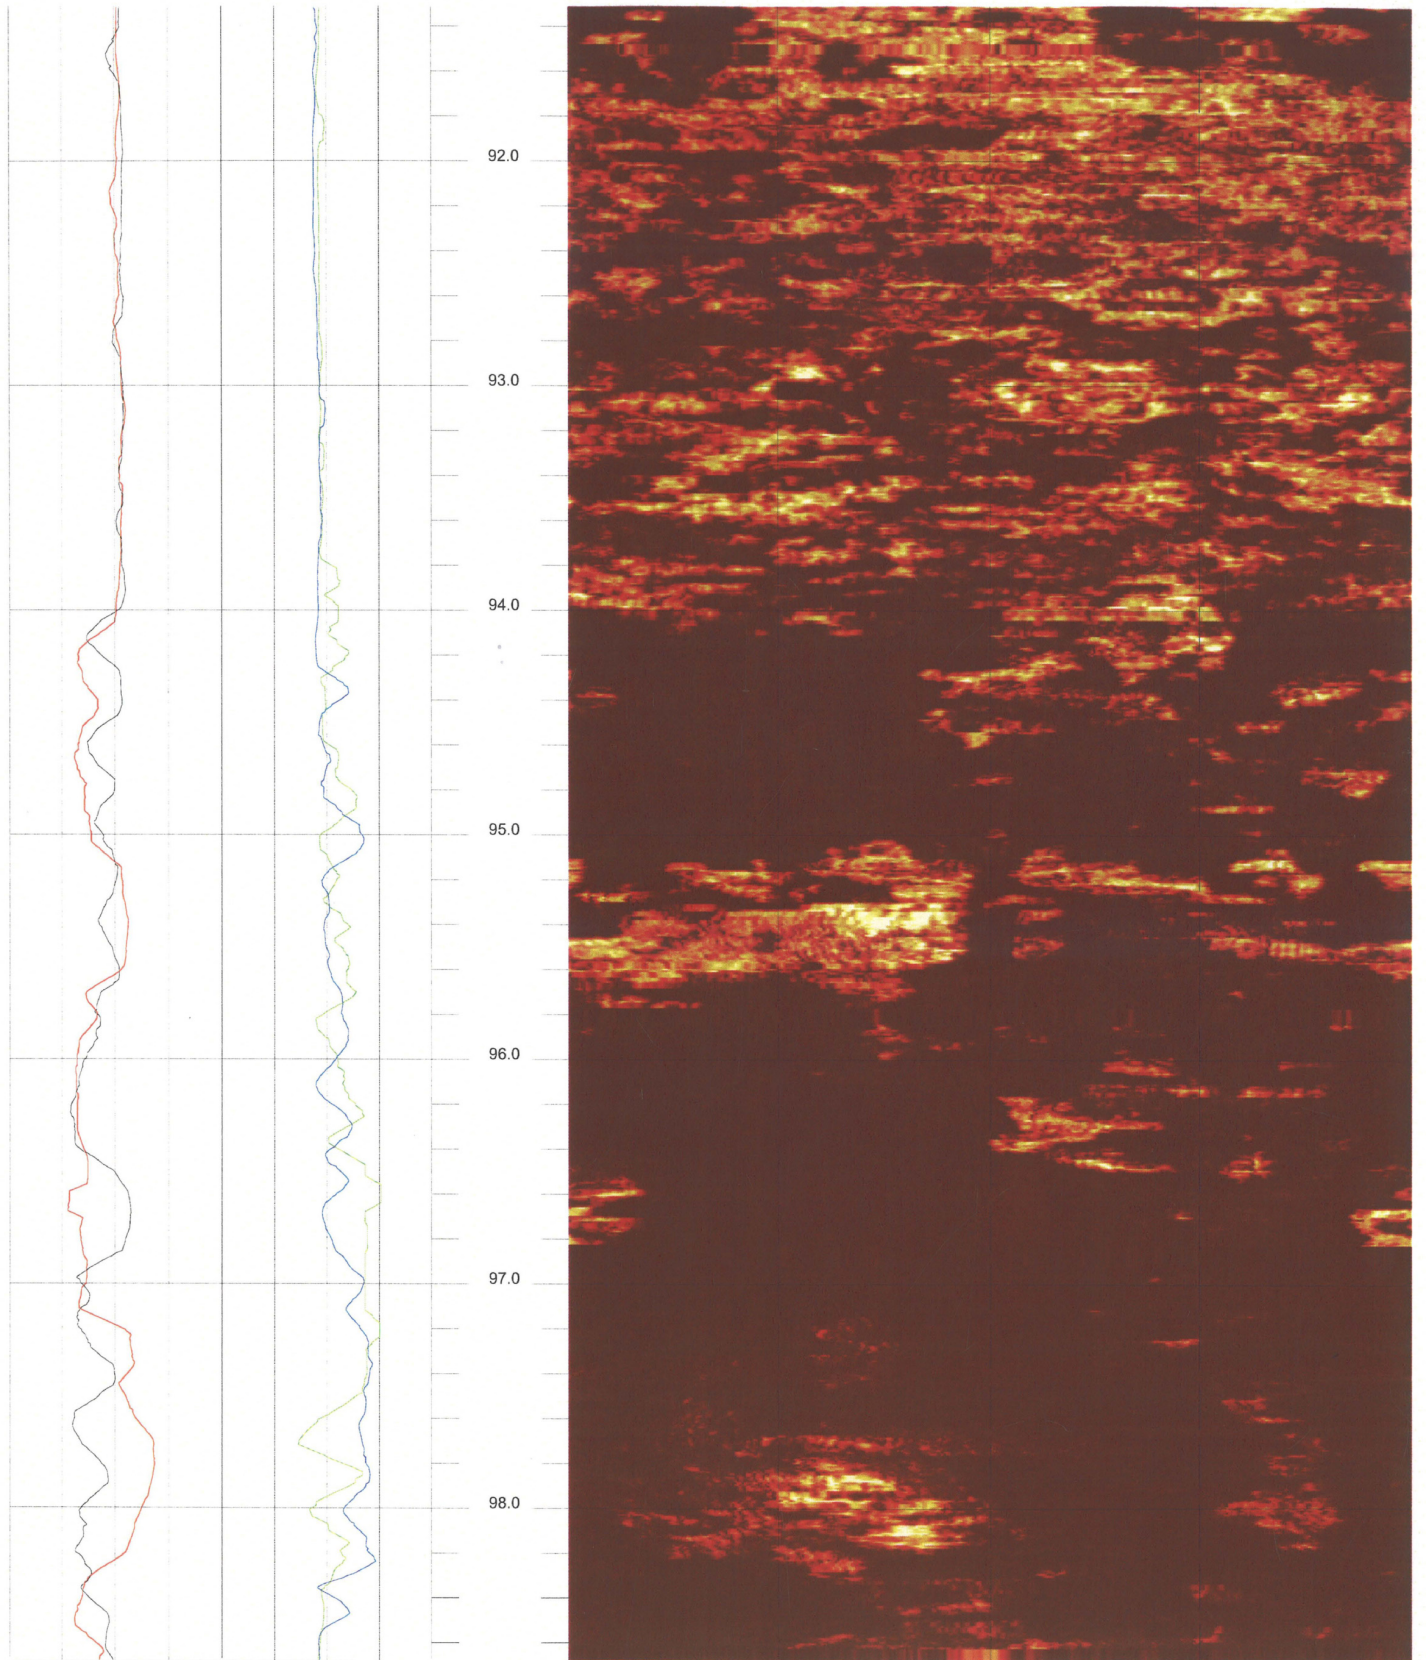

B-708 (DH)

76.576 to 69.208ft

7

FPL Turkey Point COL Boring B-708 (DH) Acoustic Televiwer based Caliper rev 1 Sheet 7 of 13

B-708 (DH)

83.944 to 76.576ft

8

FPL Turkey Point COL Boring B-708 (DH) Acoustic Televiewer based Caliper rev 1 Sheet 8 of 13

B-708 (DH)

91.312 to 83.944ft

9

FPL Turkey Point COL Boring B-708 (DH) Acoustic Televiewer based Caliper rev 1 Sheet 9 of 13

B-708 (DH)

98.680 to 91.312ft

10

FPL Turkey Point COL Boring B-708 (DH) Acoustic Televiwer based Caliper rev 1 Sheet 10 of 13