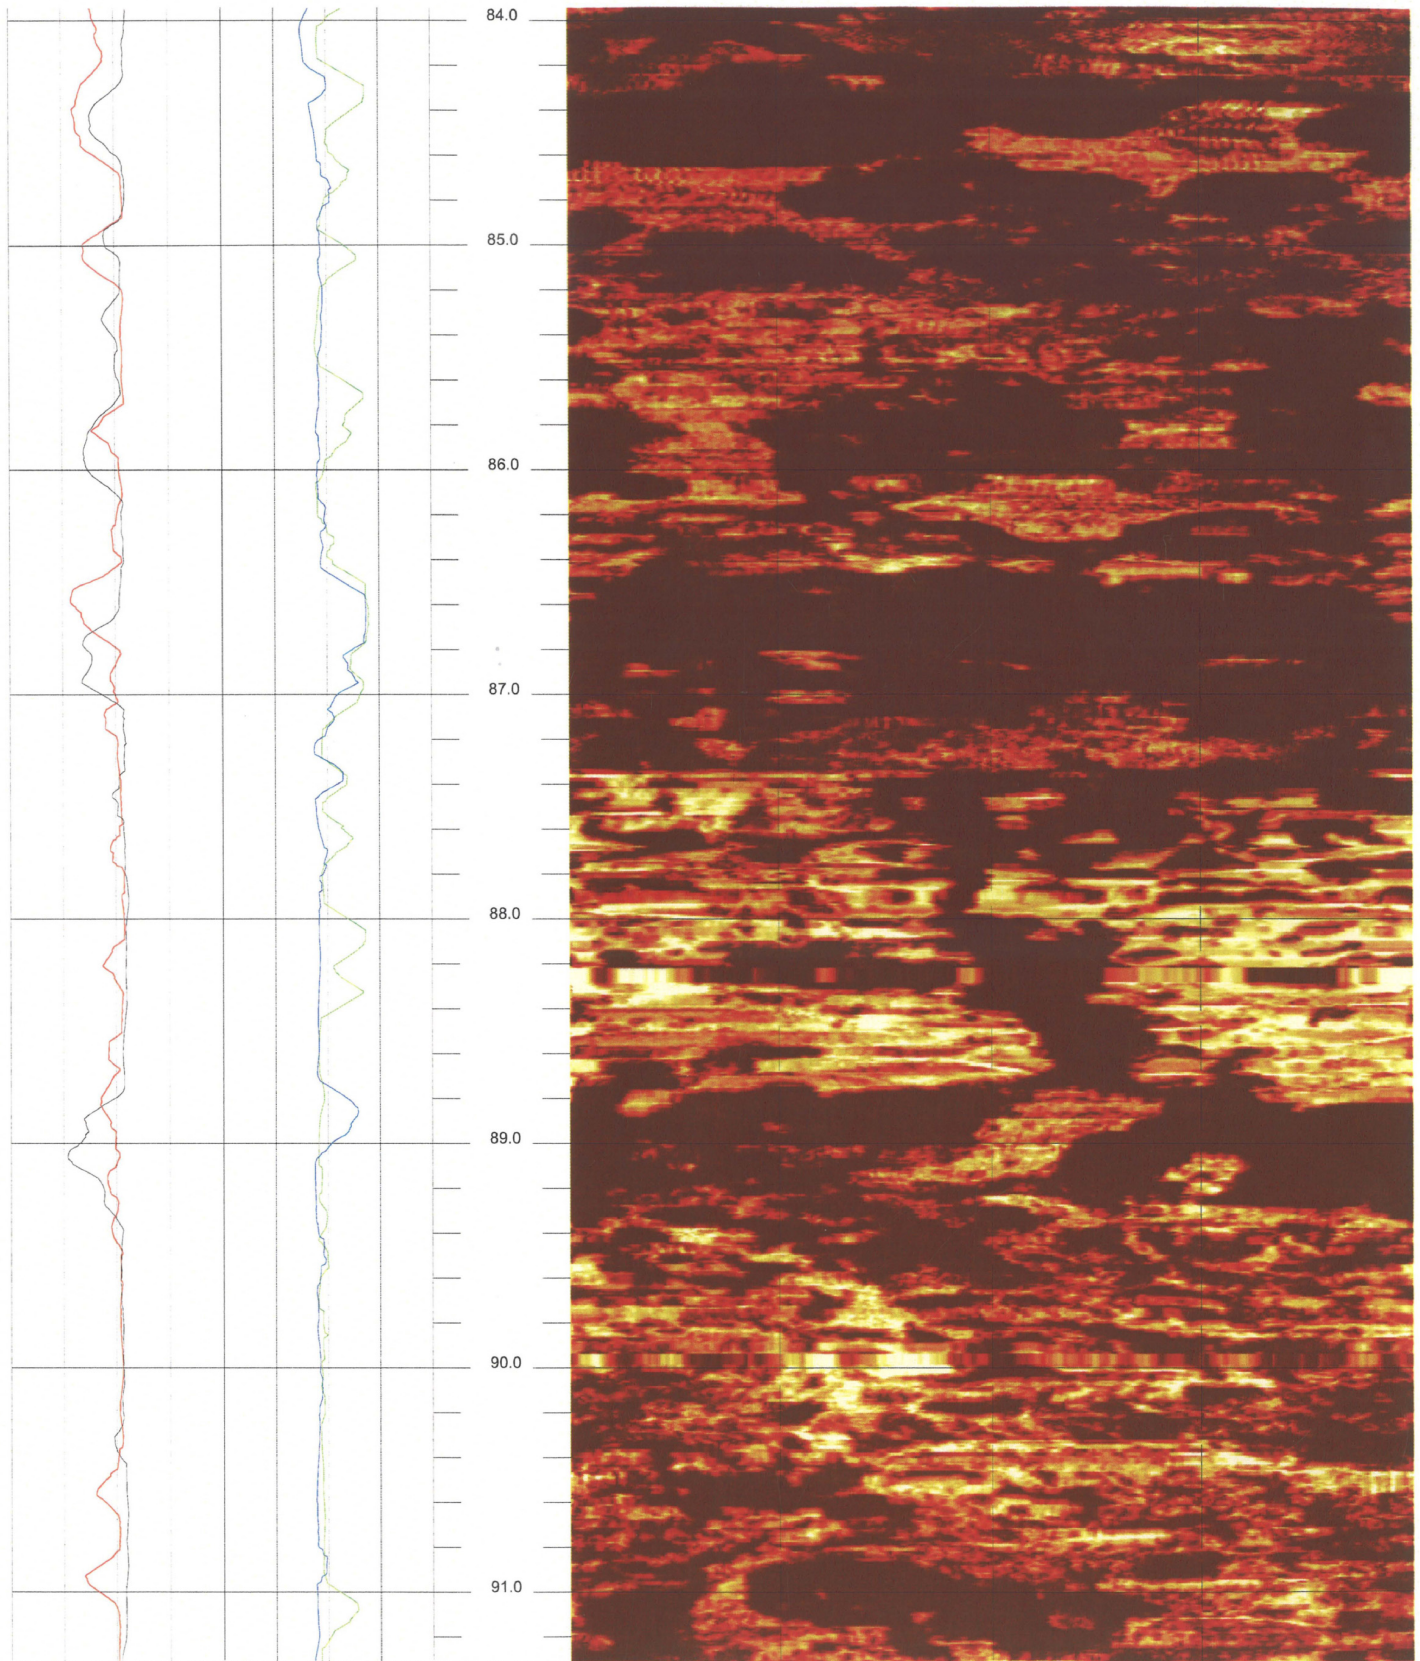

B-708 (DH)

76.576 to 69.208ft

7

FPL Turkey Point COL Boring B-708 (DH) Acoustic Televiwer based Caliper rev 1 Sheet 7 of 13

B-708 (DH)

83.944 to 76.576ft

8

FPL Turkey Point COL Boring B-708 (DH) Acoustic Televiewer based Caliper rev 1 Sheet 8 of 13

B-708 (DH)

91.312 to 83.944ft

9

FPL Turkey Point COL Boring B-708 (DH) Acoustic Televiewer based Caliper rev 1 Sheet 9 of 13

B-708 (DH)

98.680 to 91.312ft

10

FPL Turkey Point COL Boring B-708 (DH) Acoustic Televiwer based Caliper rev 1 Sheet 10 of 13