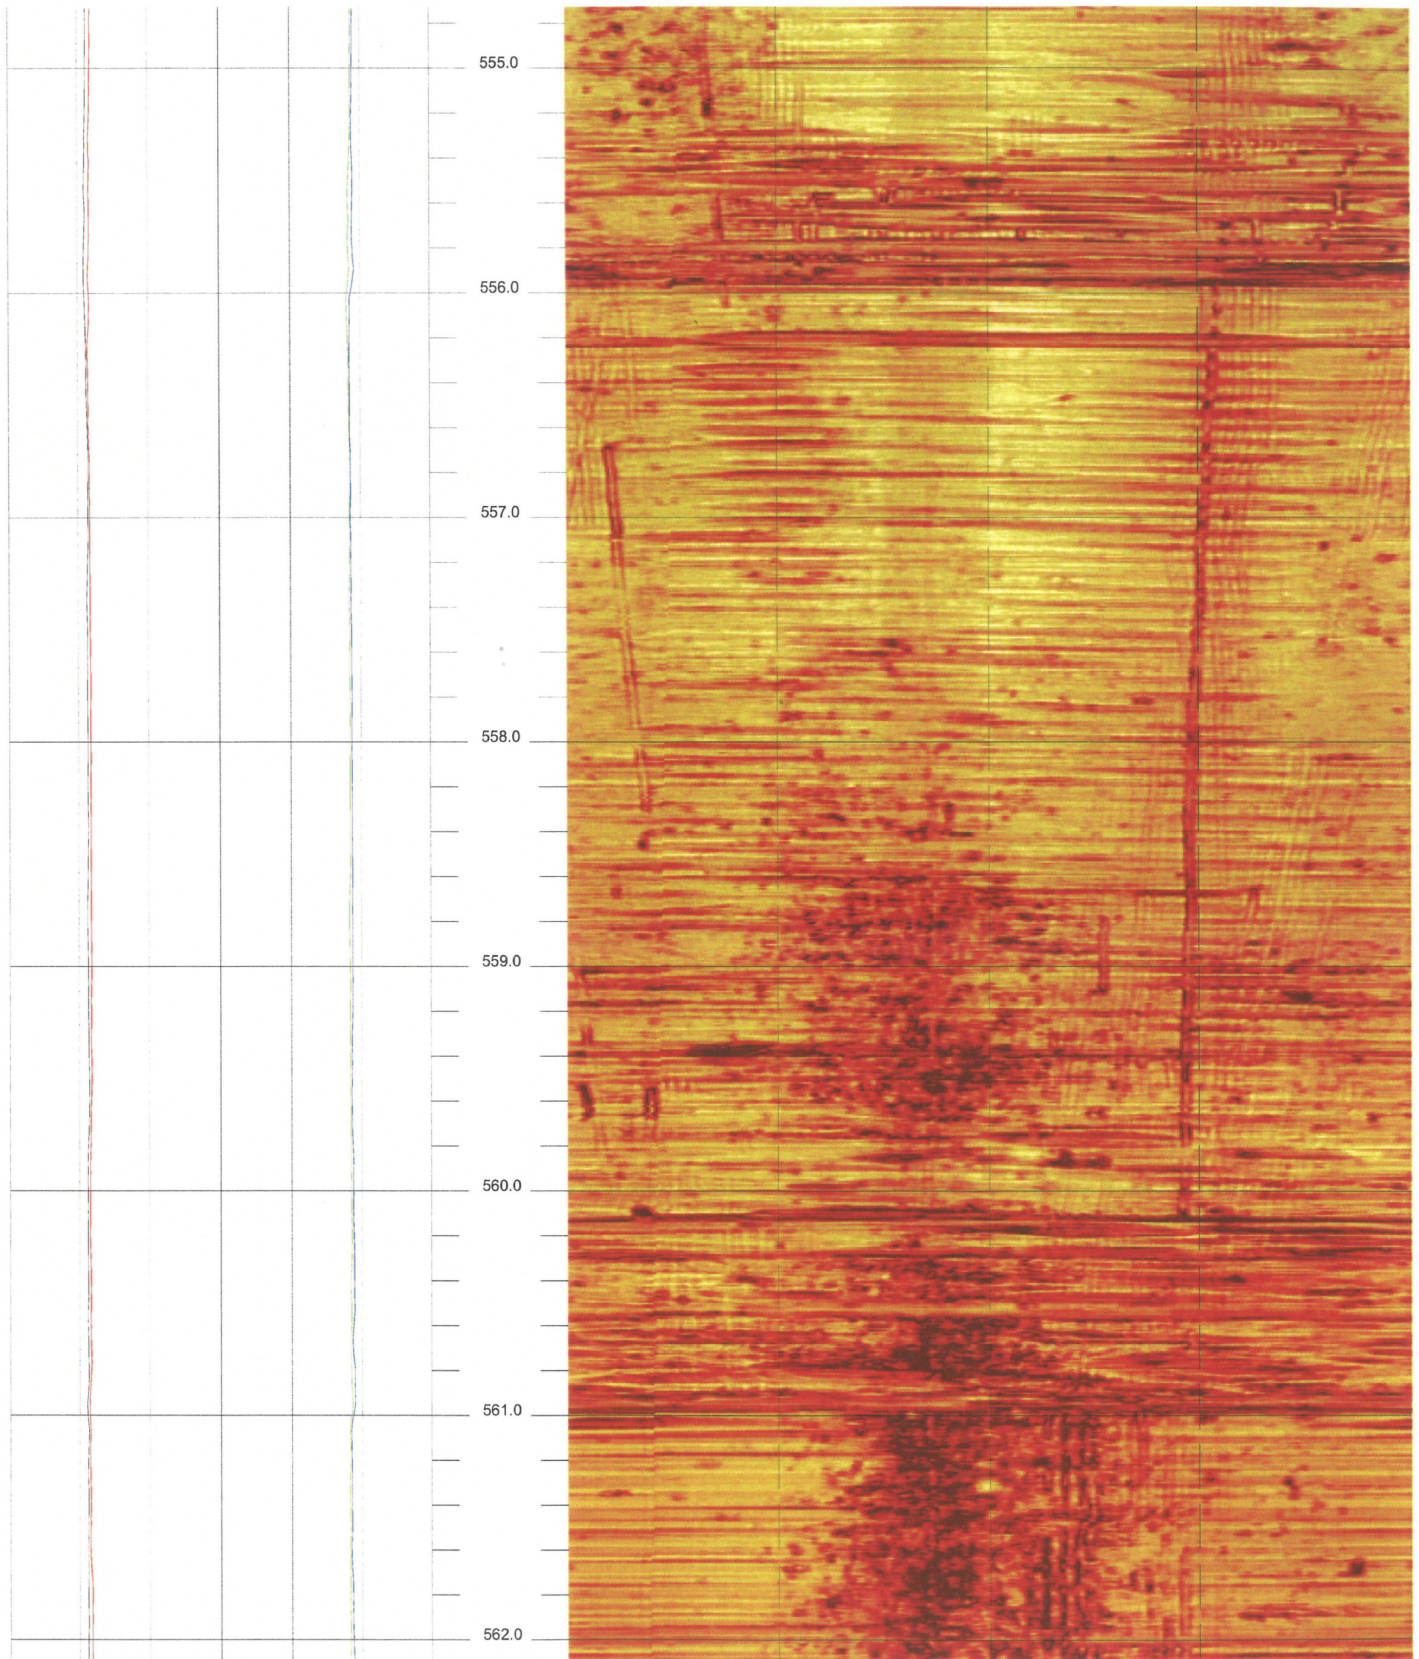

B-701 (DH) LOWER SECTION

539.992 to 532.624ft

19

FPL Turkey Point COL Boring B-701 (DH) lower section Acoustic Televiwer based Caliper rev 1 Sheet 19 of 29

B-701 (DH) LOWER SECTION

547.360 to 539.992ft

B-701 (DH) LOWER SECTION

554.728 to 547.360ft

21

FPL Turkey Point COL Boring B-701 (DH) lower section Acoustic Televiewer based Caliper rev 1 Sheet 21 of 29

B-701 (DH) LOWER SECTION

562.096 to 554.728ft

22

FPL Turkey Point COL Boring B-701 (DH) lower section Acoustic Televiewer based Caliper rev 1 Sheet 22 of 29