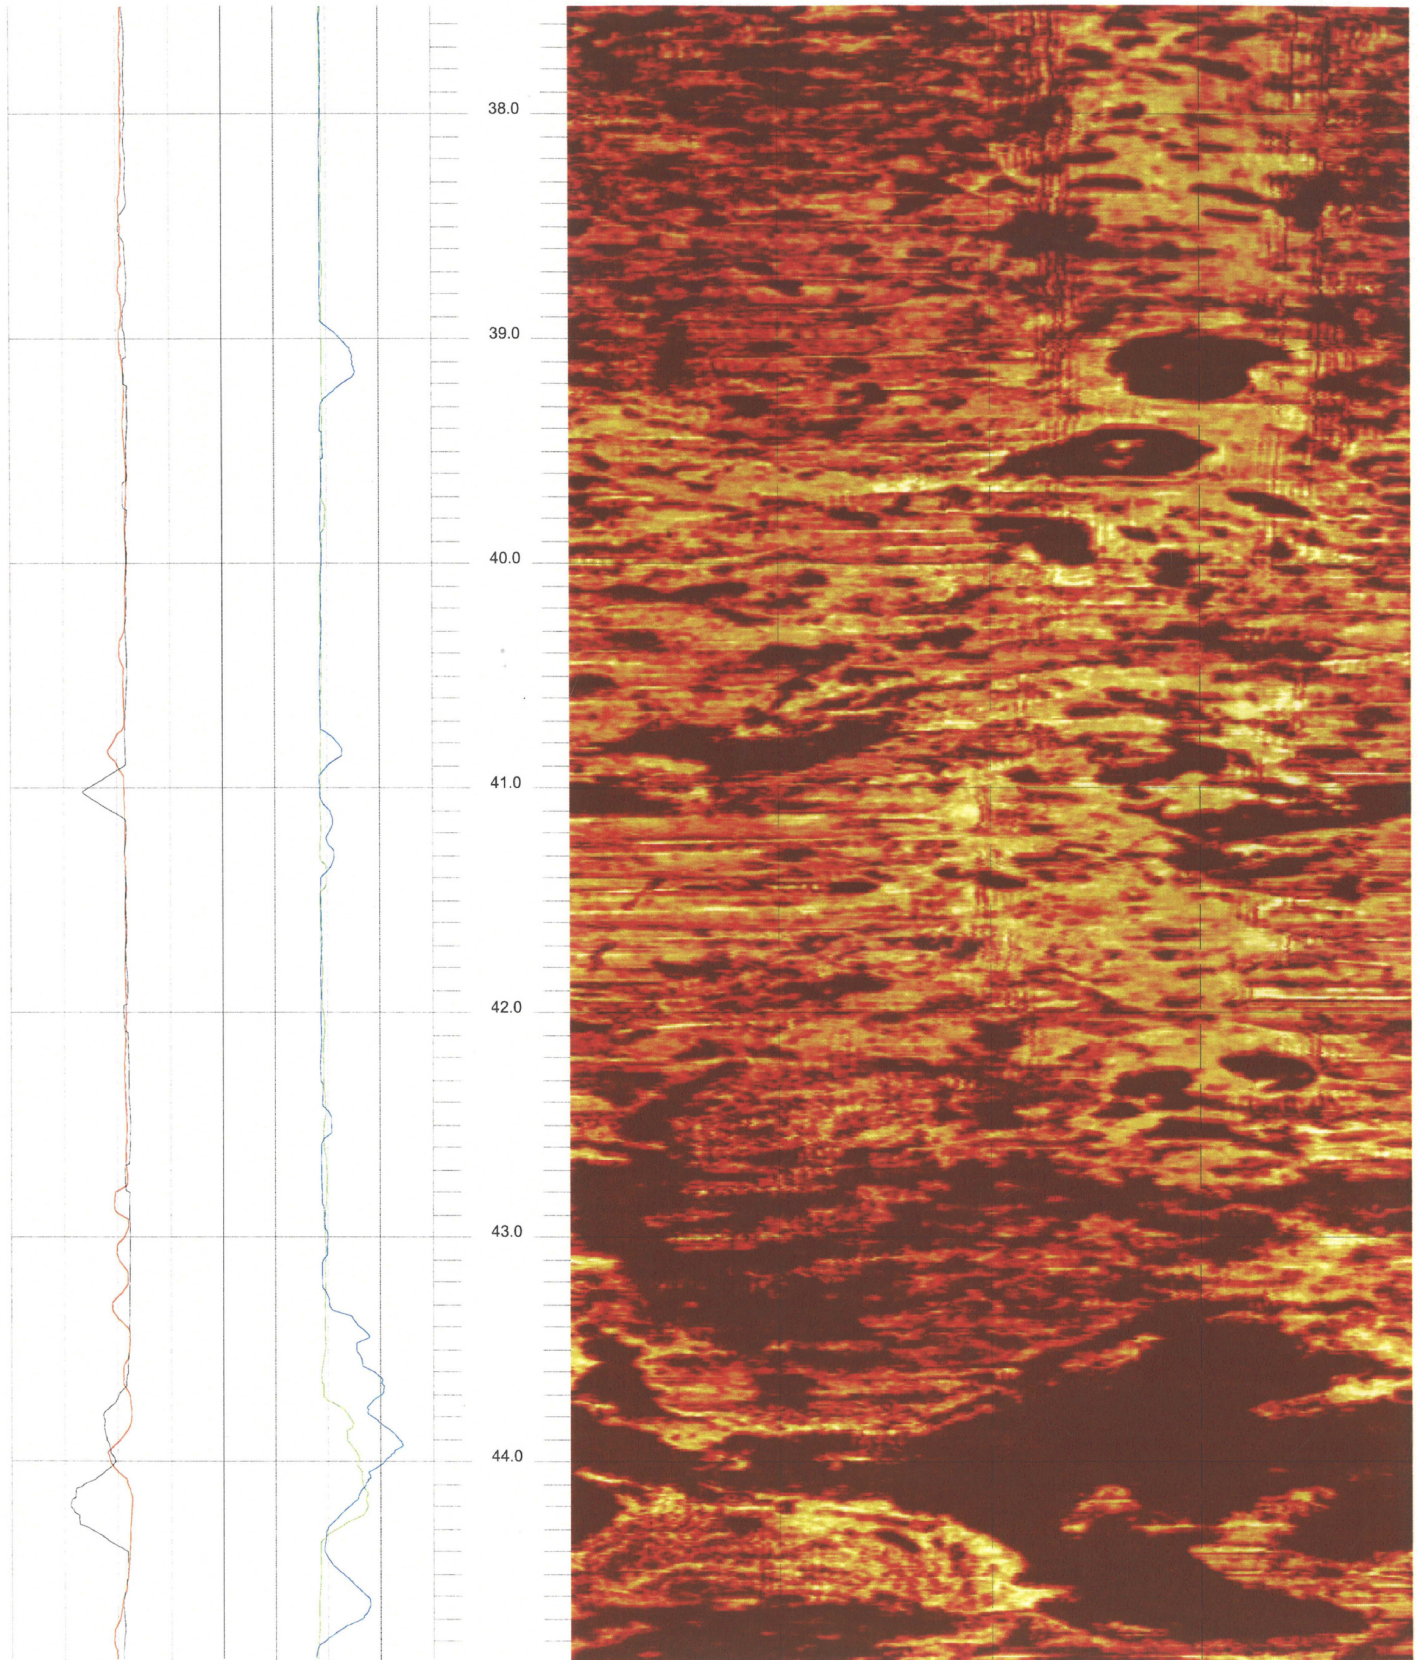

B-604 (DH)

37.518 to 30.150ft

2

FPL Turkey Point COL Boring B-604 (DH) Acoustic Televiewer based Caliper rev 1 Sheet 2 of 14

B-604 (DH)

44.886 to 37.518ft

3

FPL Turkey Point COL Boring B-604 (DH) Acoustic Televiewer based Caliper rev 1 Sheet 3 of 14