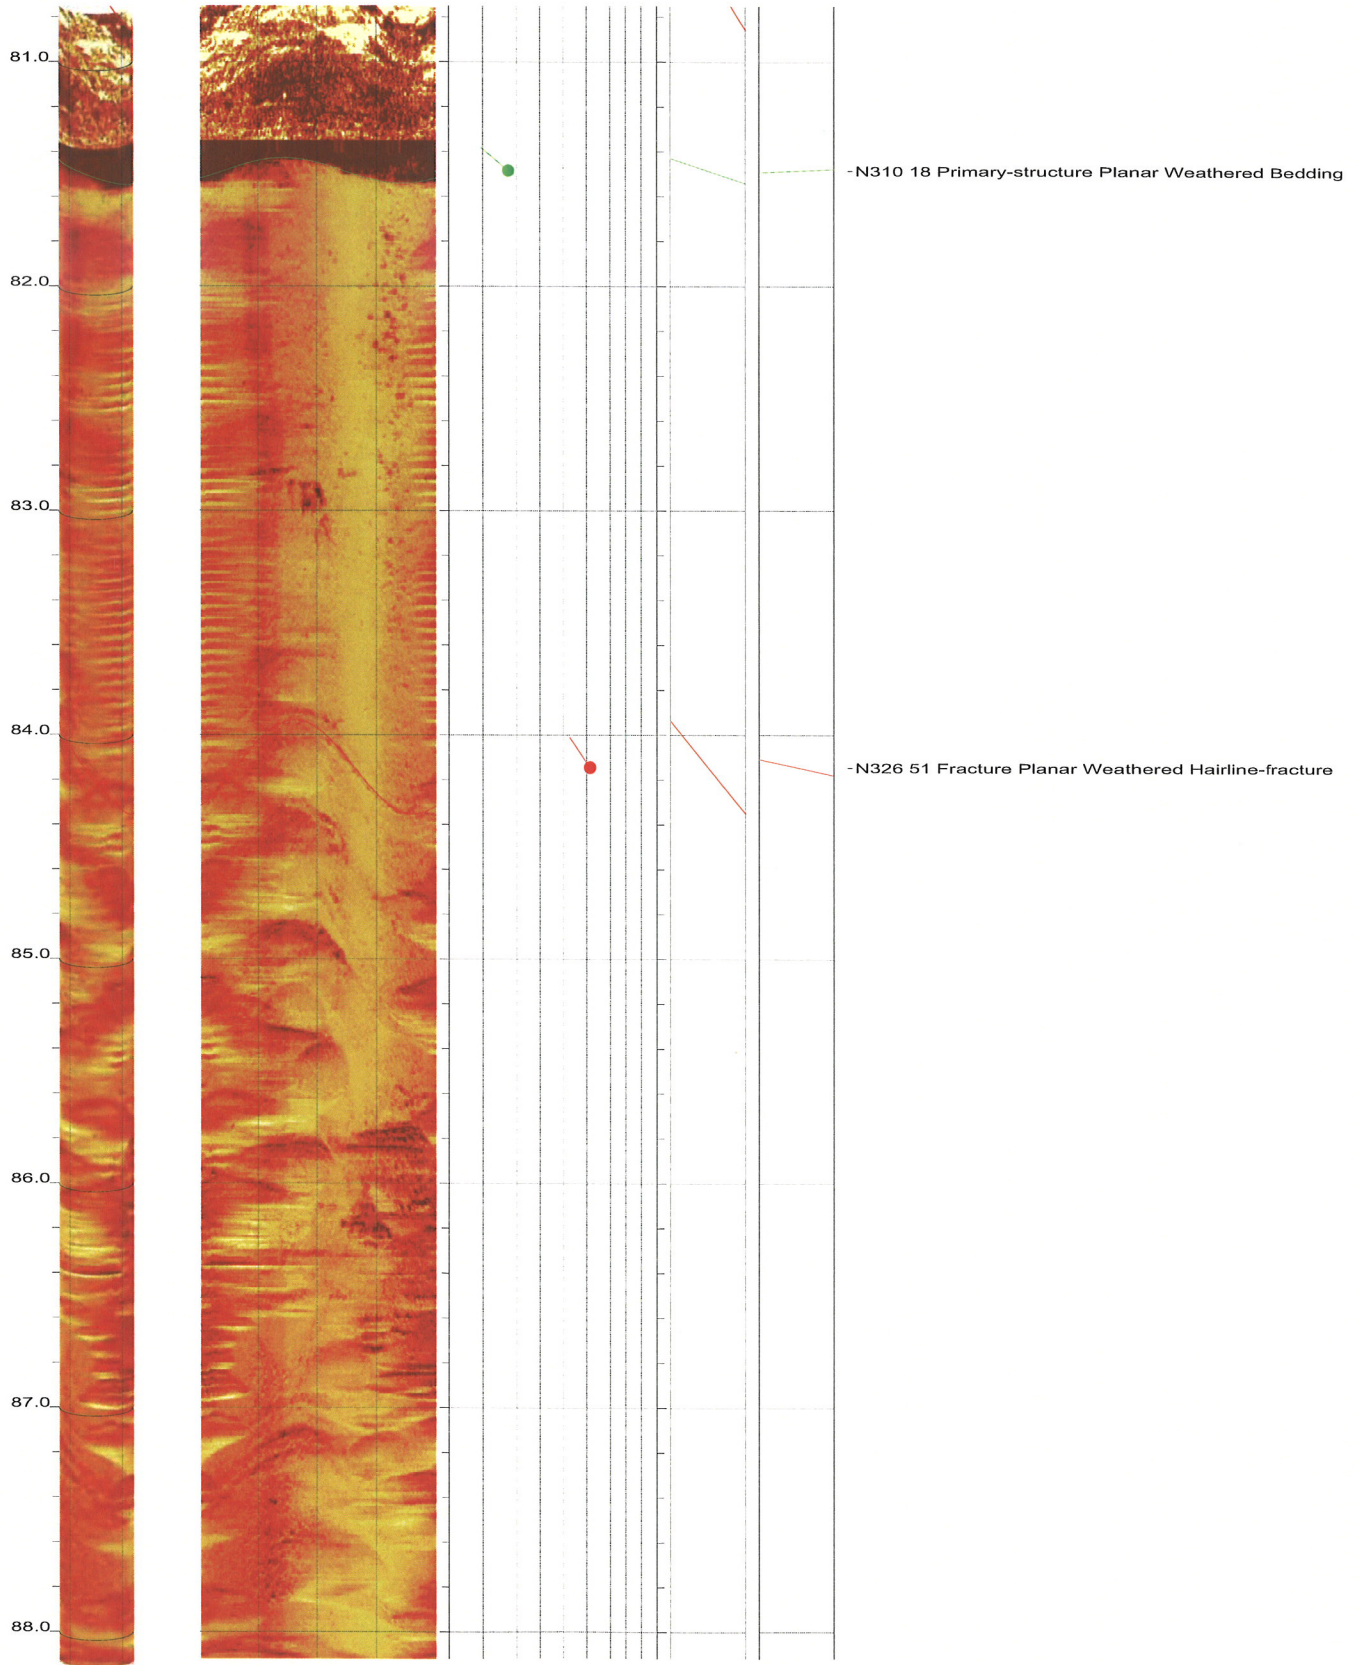

North Anna COL Boring B-909 Acoustic Televiewer Dips Sheet 9 of 28

North Anna COL Boring B-909 Acoustic Televiewer Dips Sheet 10 of 28

North Anna COL Boring B-909 Acoustic Televiewer Dips Sheet 11 of 28

North Anna COL Boring B-909 Acoustic Televiewer Dips Sheet 12 of 28

North Anna COL Boring B-909 Acoustic Televiewer Dips Sheet 13 of 28