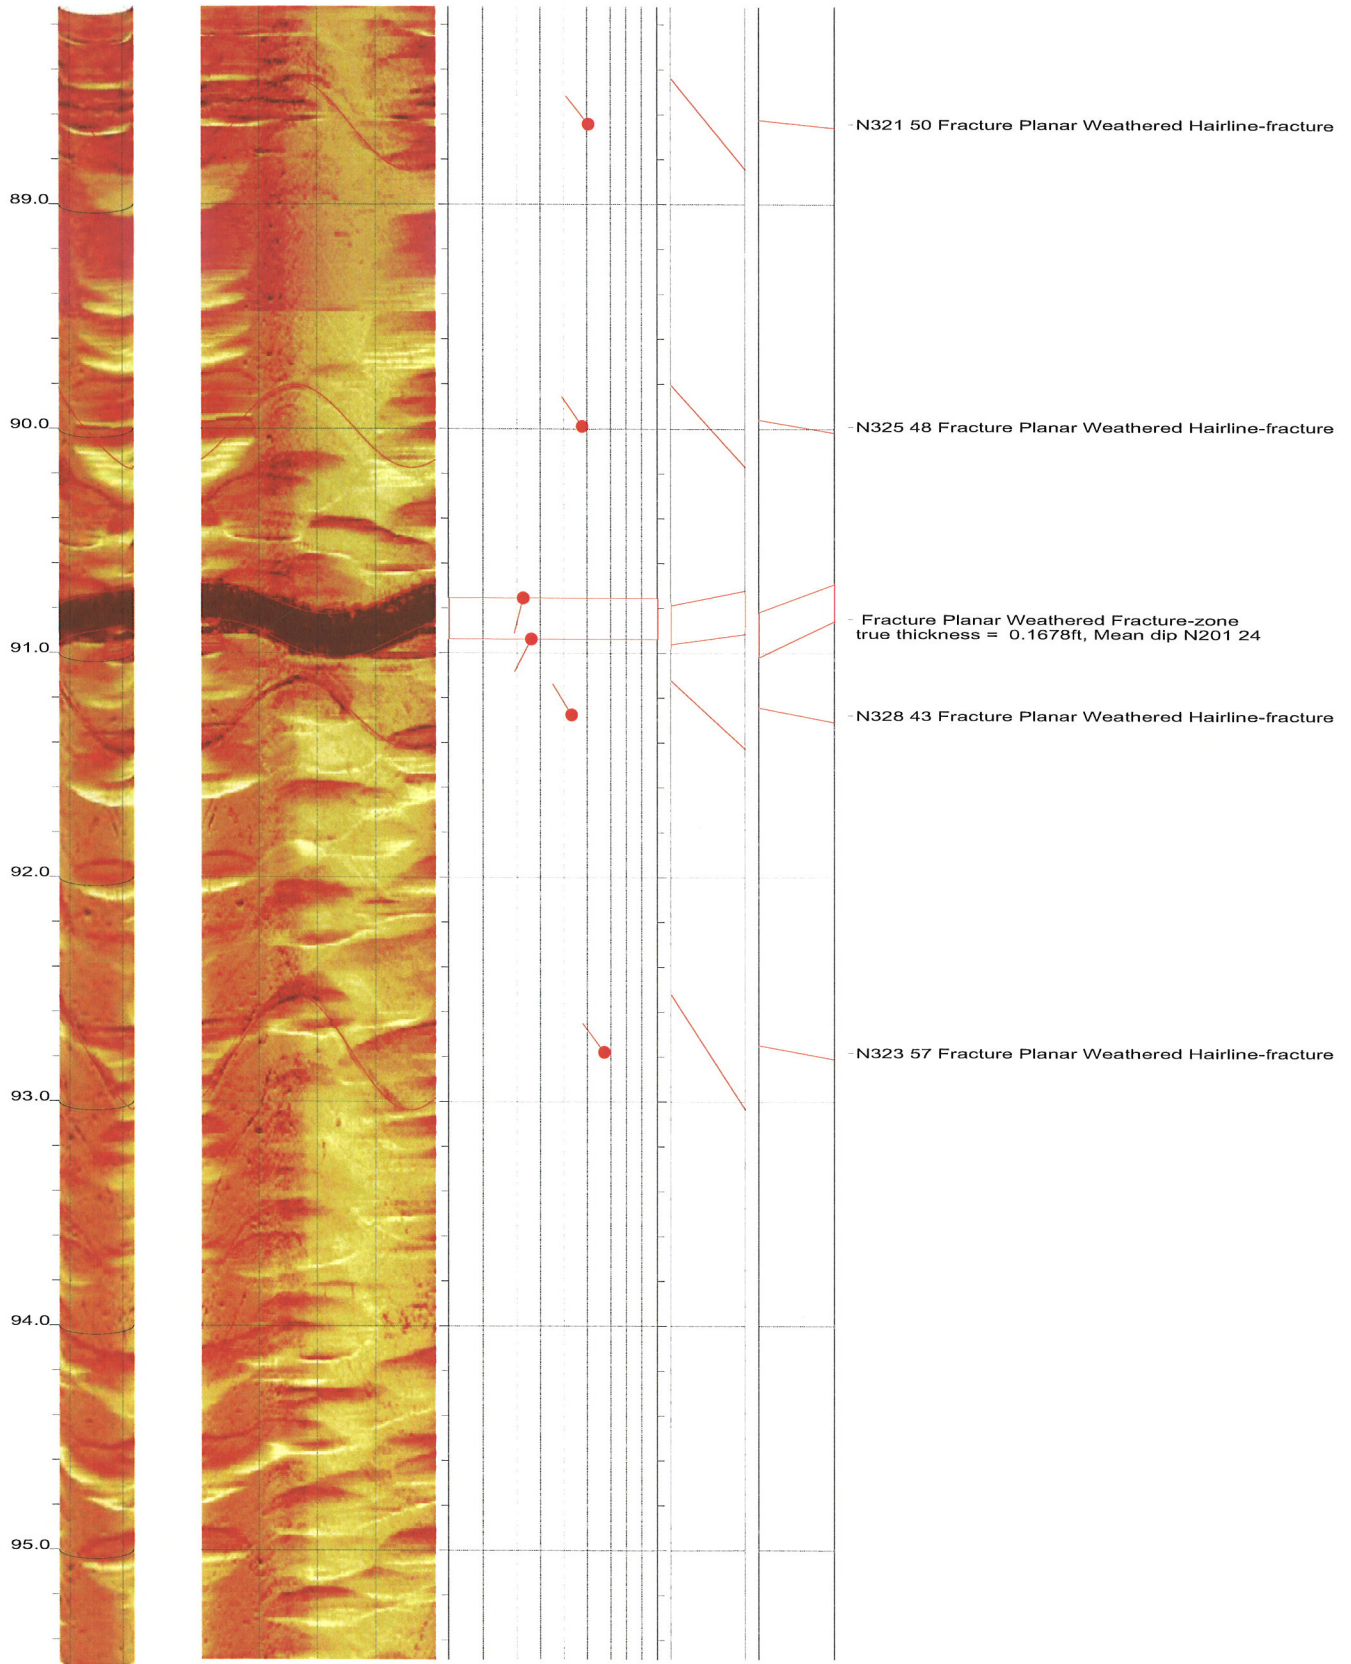

North Anna COL Boring B-909 Acoustic Televiewer Dips Sheet 9 of 28

North Anna COL Boring B-909 Acoustic Televiewer Dips Sheet 10 of 28

North Anna COL Boring B-909 Acoustic Televiewer Dips Sheet 11 of 28

North Anna COL Boring B-909 Acoustic Televiewer Dips Sheet 12 of 28

North Anna COL Boring B-909 Acoustic Televiewer Dips Sheet 13 of 28