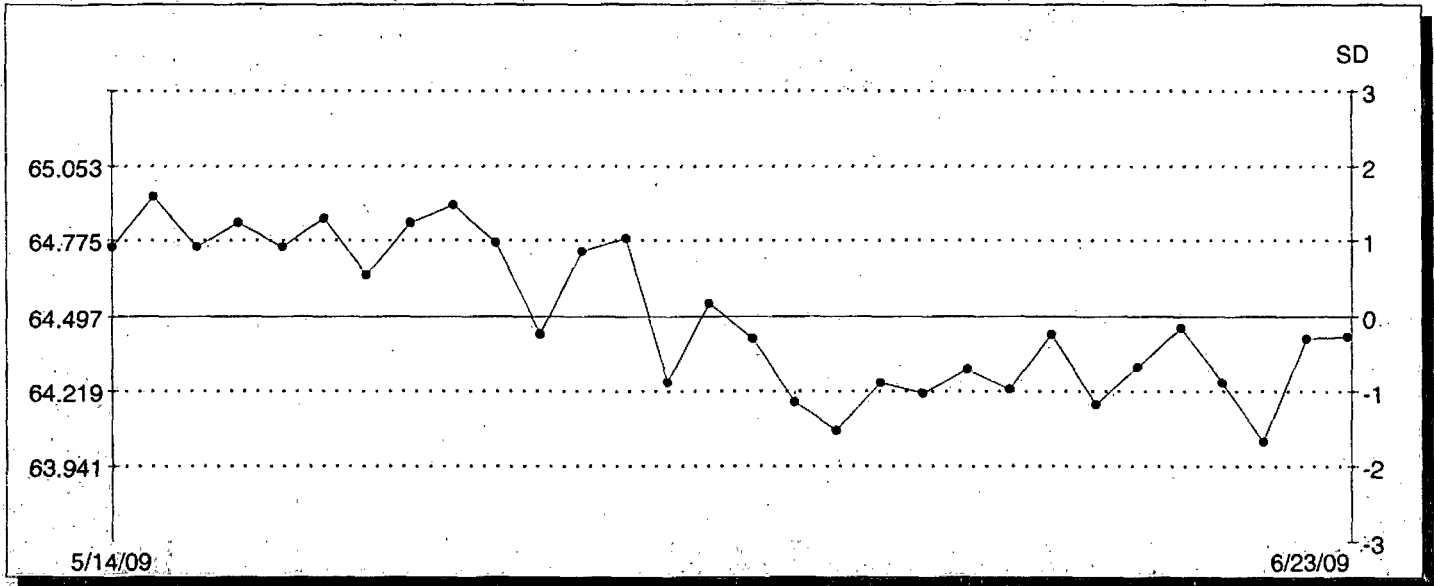

Serial# 423050

3H Efficiency

Total # pts : 953
Valid # pts : 30
Mean : 64.50
SD : 0.28

Handwritten signature or initials

Serial# 423050

3H Efficiency

Total # pts : 953
Valid # pts : 30
Mean : 64.50
SD : 0.28

Date	Value	Valid Pt
May 14, 2009	64.75	X
May 15, 2009	64.94	X
May 18, 2009	64.75	X
May 19, 2009	64.84	X
May 20, 2009	64.75	X
May 21, 2009	64.86	X
May 23, 2009	64.65	X
May 28, 2009	64.85	X
May 29, 2009	64.91	X
May 30, 2009	64.77	X
Jun 01, 2009	64.43	X
Jun 03, 2009	64.74	X
Jun 04, 2009	64.79	X
Jun 05, 2009	64.25	X
Jun 05, 2009	64.54	X
Jun 06, 2009	64.41	X
Jun 07, 2009	64.18	X
Jun 08, 2009	64.07	X
Jun 09, 2009	64.25	X
Jun 09, 2009	64.21	X
Jun 10, 2009	64.30	X
Jun 12, 2009	64.22	X
Jun 12, 2009	64.43	X
Jun 13, 2009	64.17	X
Jun 14, 2009	64.30	X
Jun 15, 2009	64.45	X
Jun 18, 2009	64.25	X
Jun 19, 2009	64.03	X
Jun 20, 2009	64.41	X
Jun 23, 2009	64.42	X