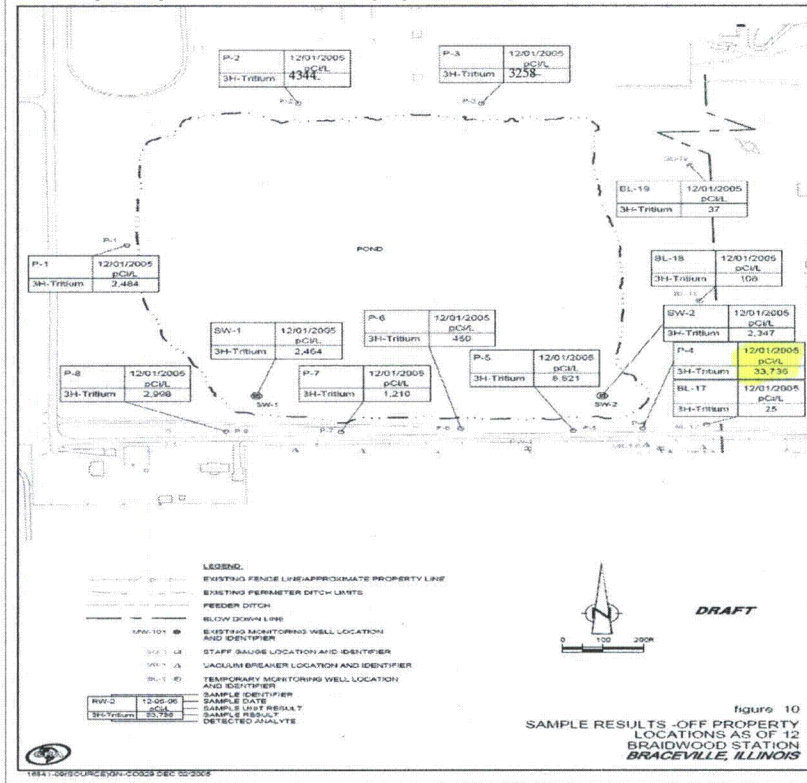

In-scope

Offsite sample results as of 12/3/05.
Fatlan personal pond ~1800' west of undeveloped pond is at background tritium levels

H-75

Offsite sample results as of 12/3/05.

Fatlan personal pond ~1800' west of undeveloped pond is at background tritium levels

184-1-00 SOURCE: 01-0003 DEC 05 0505