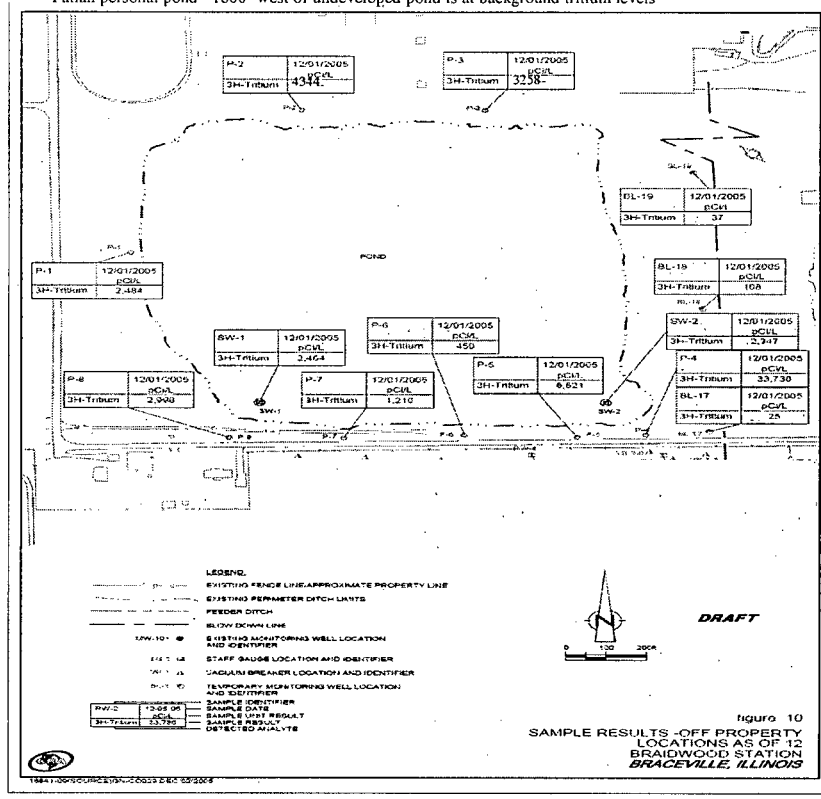

In-scope

Offsite sample results as of 12/3/05.
Fatlan personal pond ~1800' west of undeveloped pond is at background tritium levels

H-75

Offsite sample results as of 12/3/05.

Fatlan personal pond ~1800' west of undeveloped pond is at background tritium levels

184-1-00 SOURCE: 01-0003 DEC 05 0505