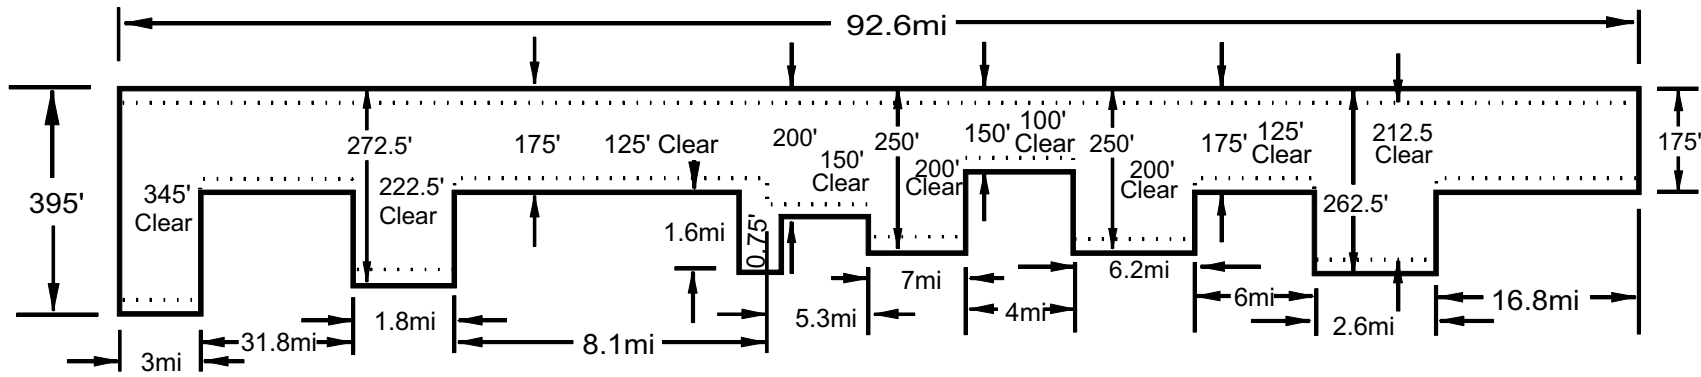

PLOT: 6092KX WATTS BAR-VOLUNTEER

	Acres	Miles
Brush		
Herbicide		
Clear Line	1669	
Easement	2230	
Exposed Side		92.6

Note any Special conditions:

Drawing not to scale. Dimensions Approximate.