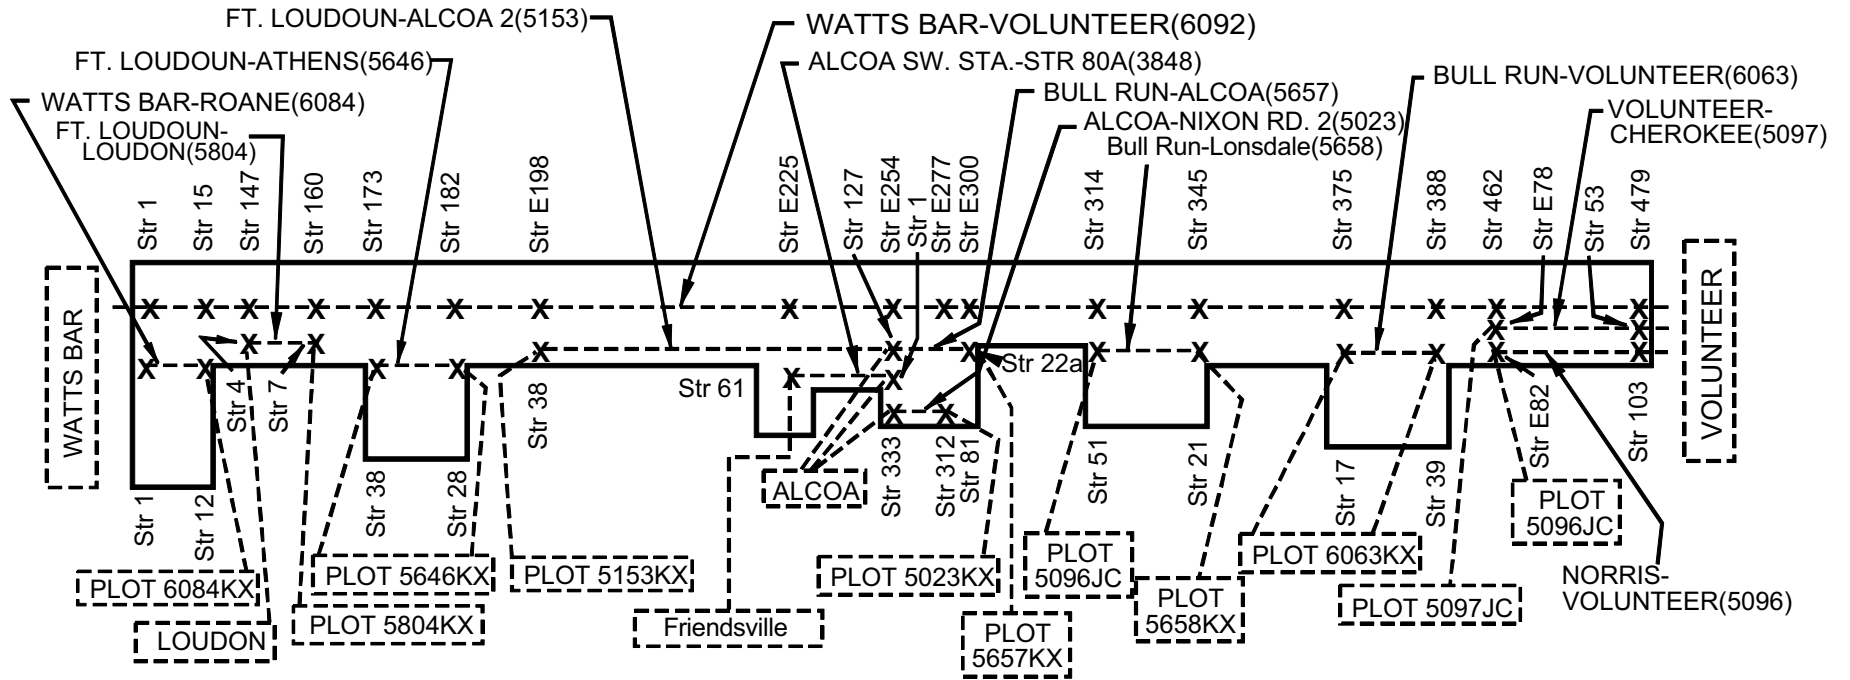

PLOT: 6092KX WATTS BAR-VOLUNTEER

	Acres	Miles
Brush		
Herbicide		
Clear Line	1669	
Easement	2230	
Exposed Side		92.6

Note any Special conditions:

Drawing not to scale. Dimensions Approximate.