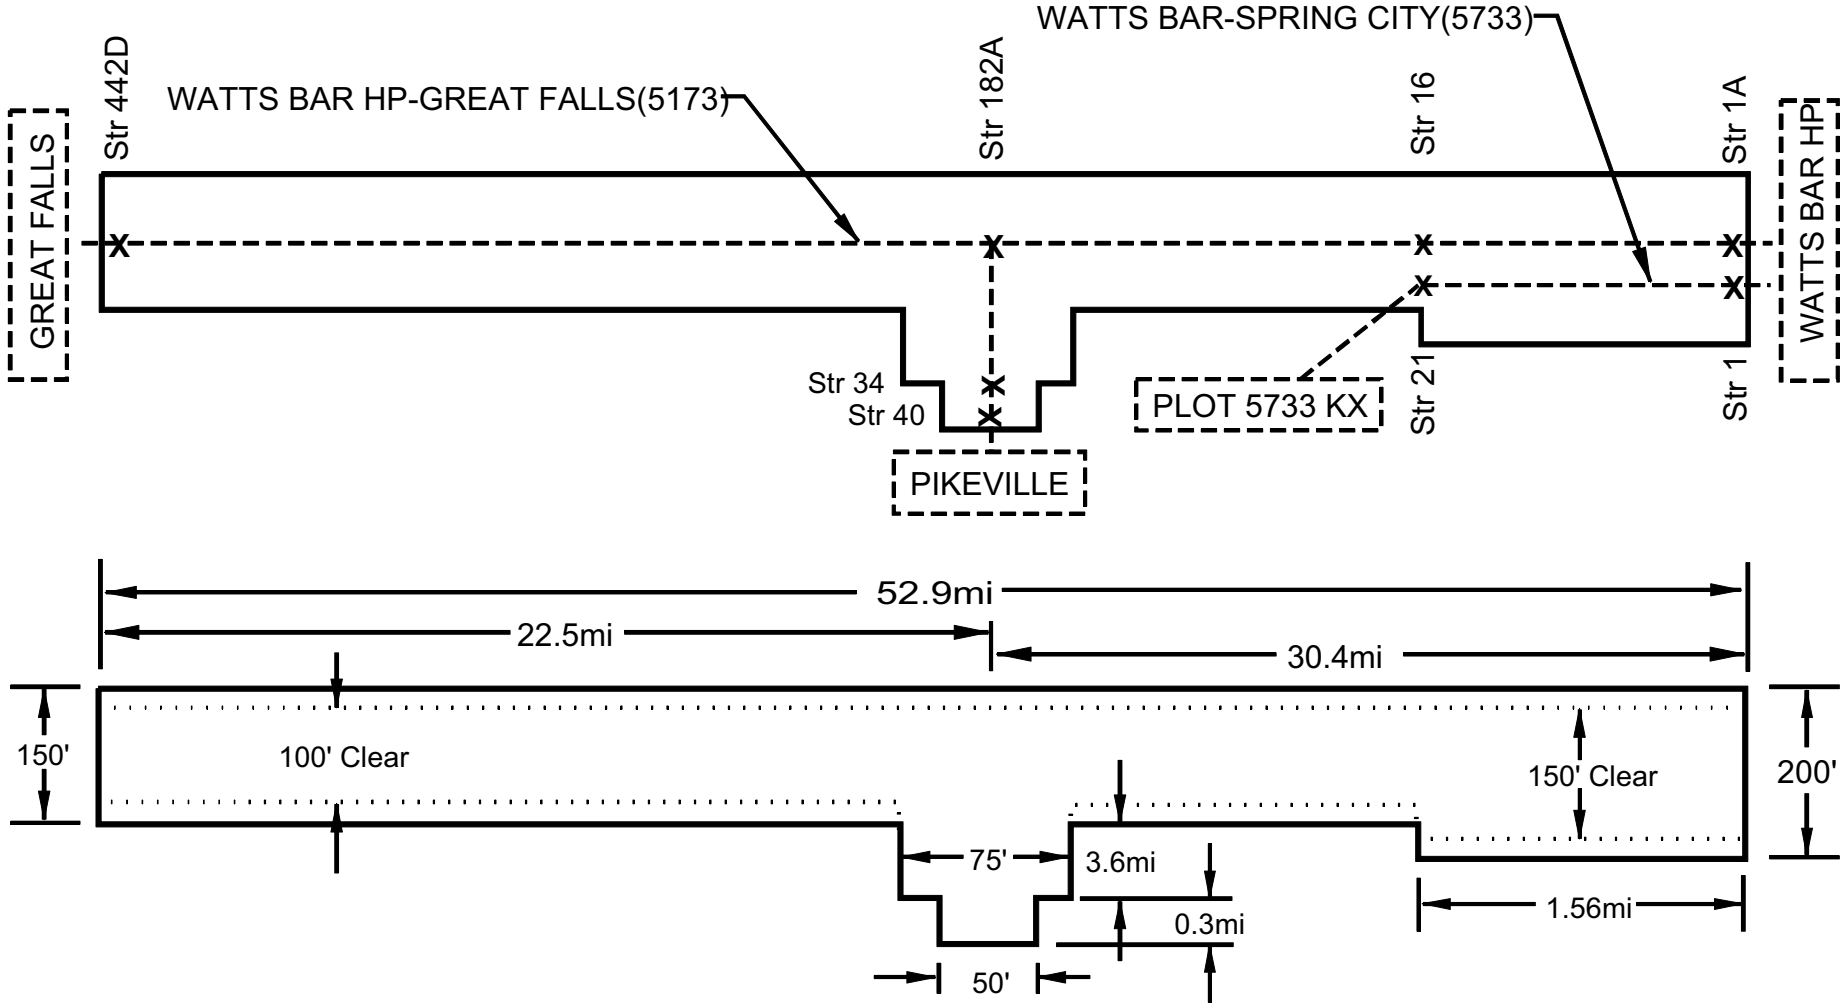

PLOT: 5173KX WATTS BAR HP-GREAT FALLS

	Acres	Miles
Brush		
Herbicide		
Clear Line	680.4	
Easement	1005.8	
Exposed Side		56.8

Note any Special conditions:

Rev 081506

Drawing not to scale. Dimensions Approximate.