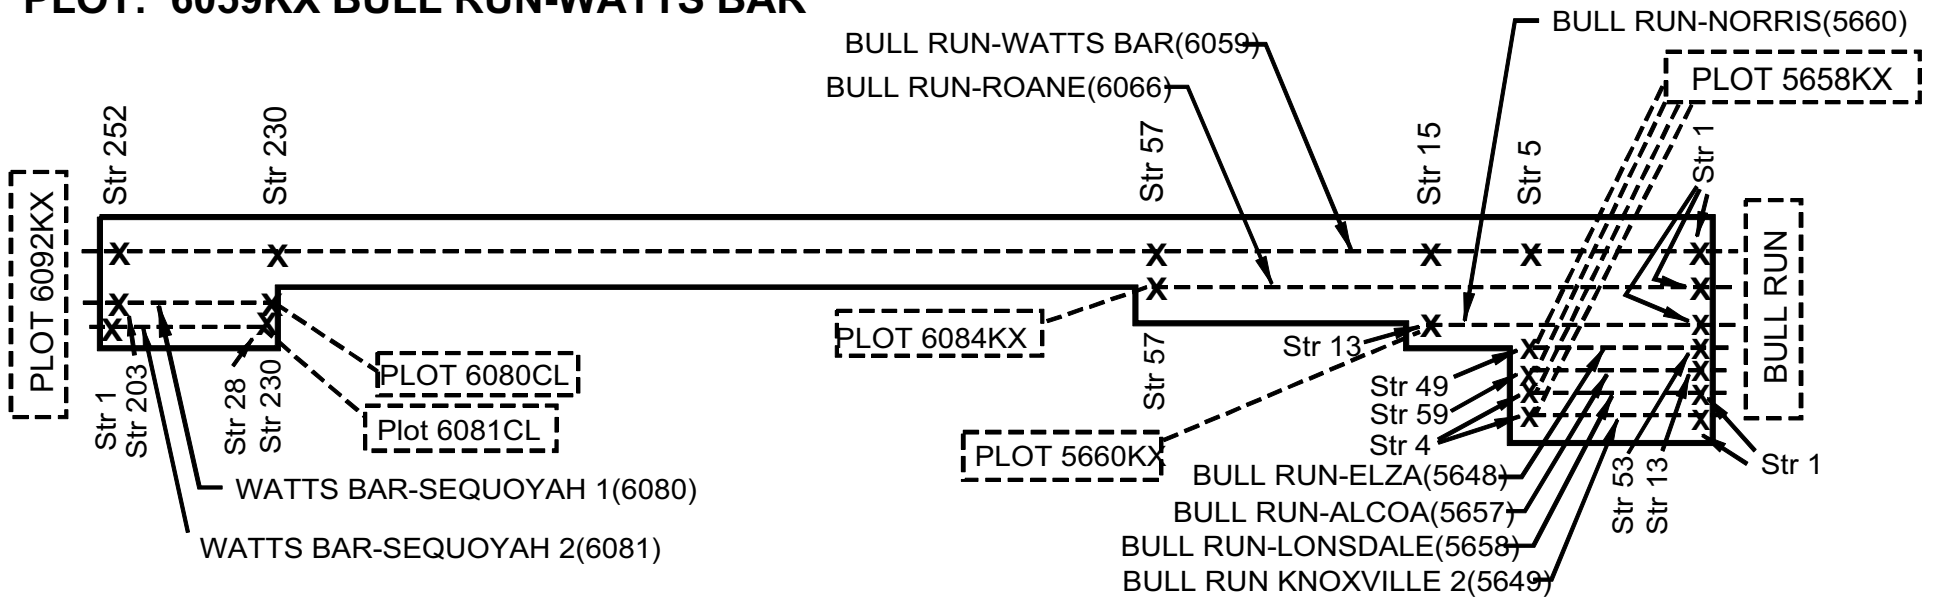

PLOT: 6059KX BULL RUN-WATTS BAR

Note any Special conditions:

	Acres	Miles
Brush		
Herbicide		
Clear Line	1285.7	
Easement	1597.3	
Exposed Side		53

Rev 062609

Drawing not to scale. Dimensions Approximate.