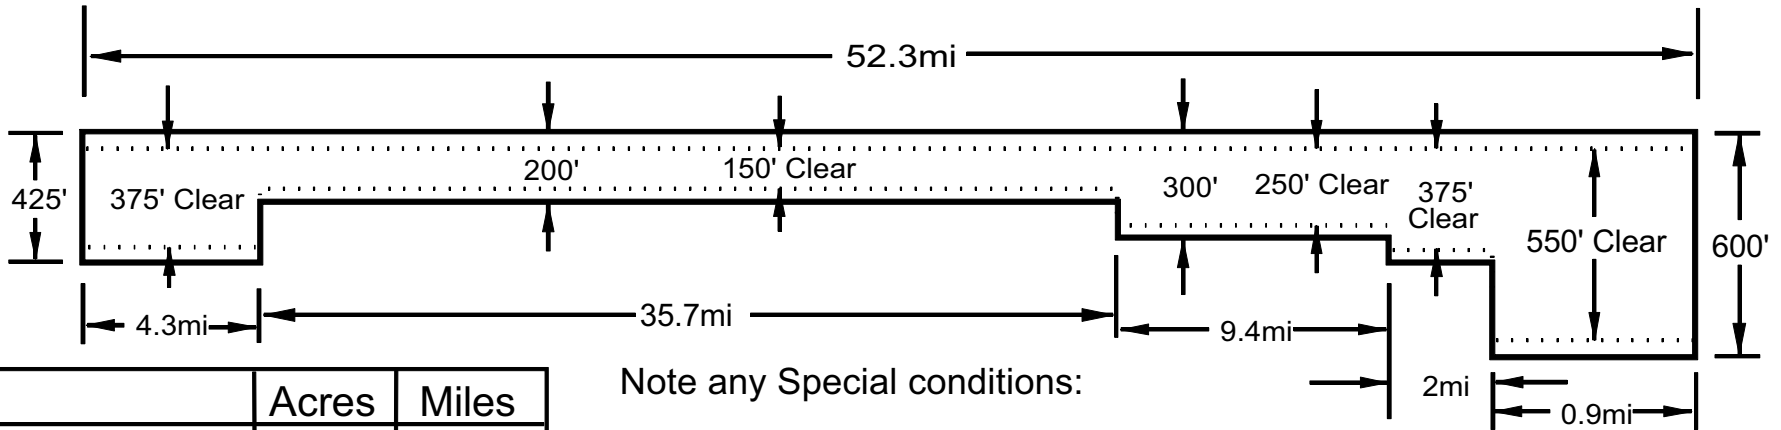

PLOT: 6059KX BULL RUN-WATTS BAR

Note any Special conditions:

	Acres	Miles
Brush		
Herbicide		
Clear Line	1285.7	
Easement	1597.3	
Exposed Side		53

Rev 062609

Drawing not to scale. Dimensions Approximate.