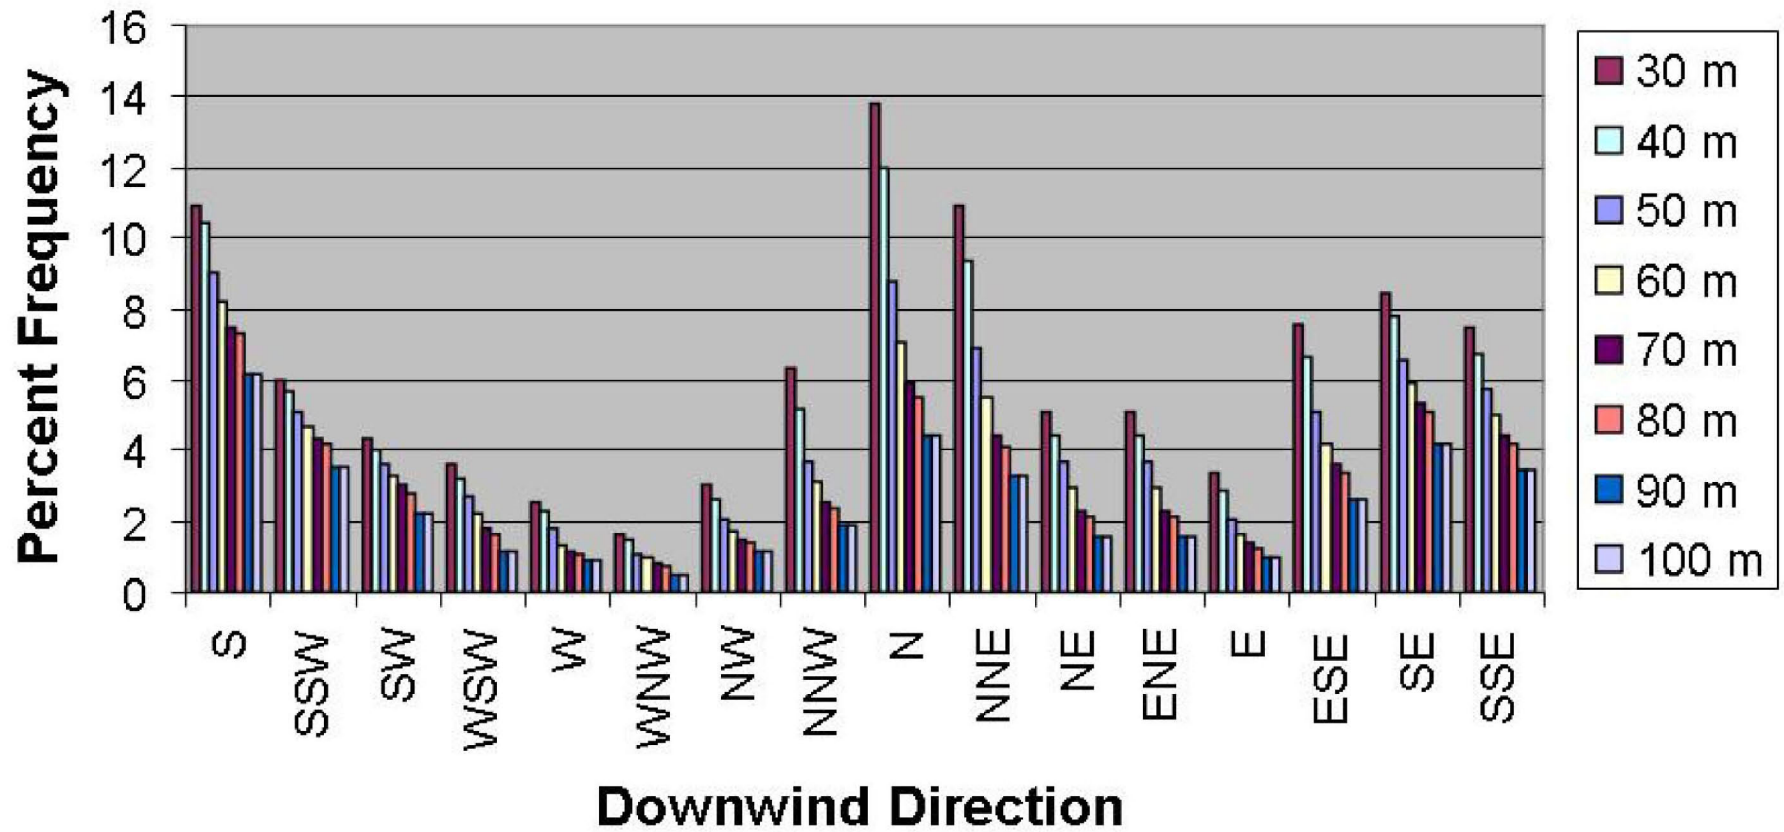

## Visible Plume Radius - Winter

WLS COL 2.3-2

WILLIAM STATES LEE III  
NUCLEAR STATION UNITS 1 & 2

Visible Plume Radius - Winter  
Cooling Tower

FIGURE 2.3-275      Rev 0