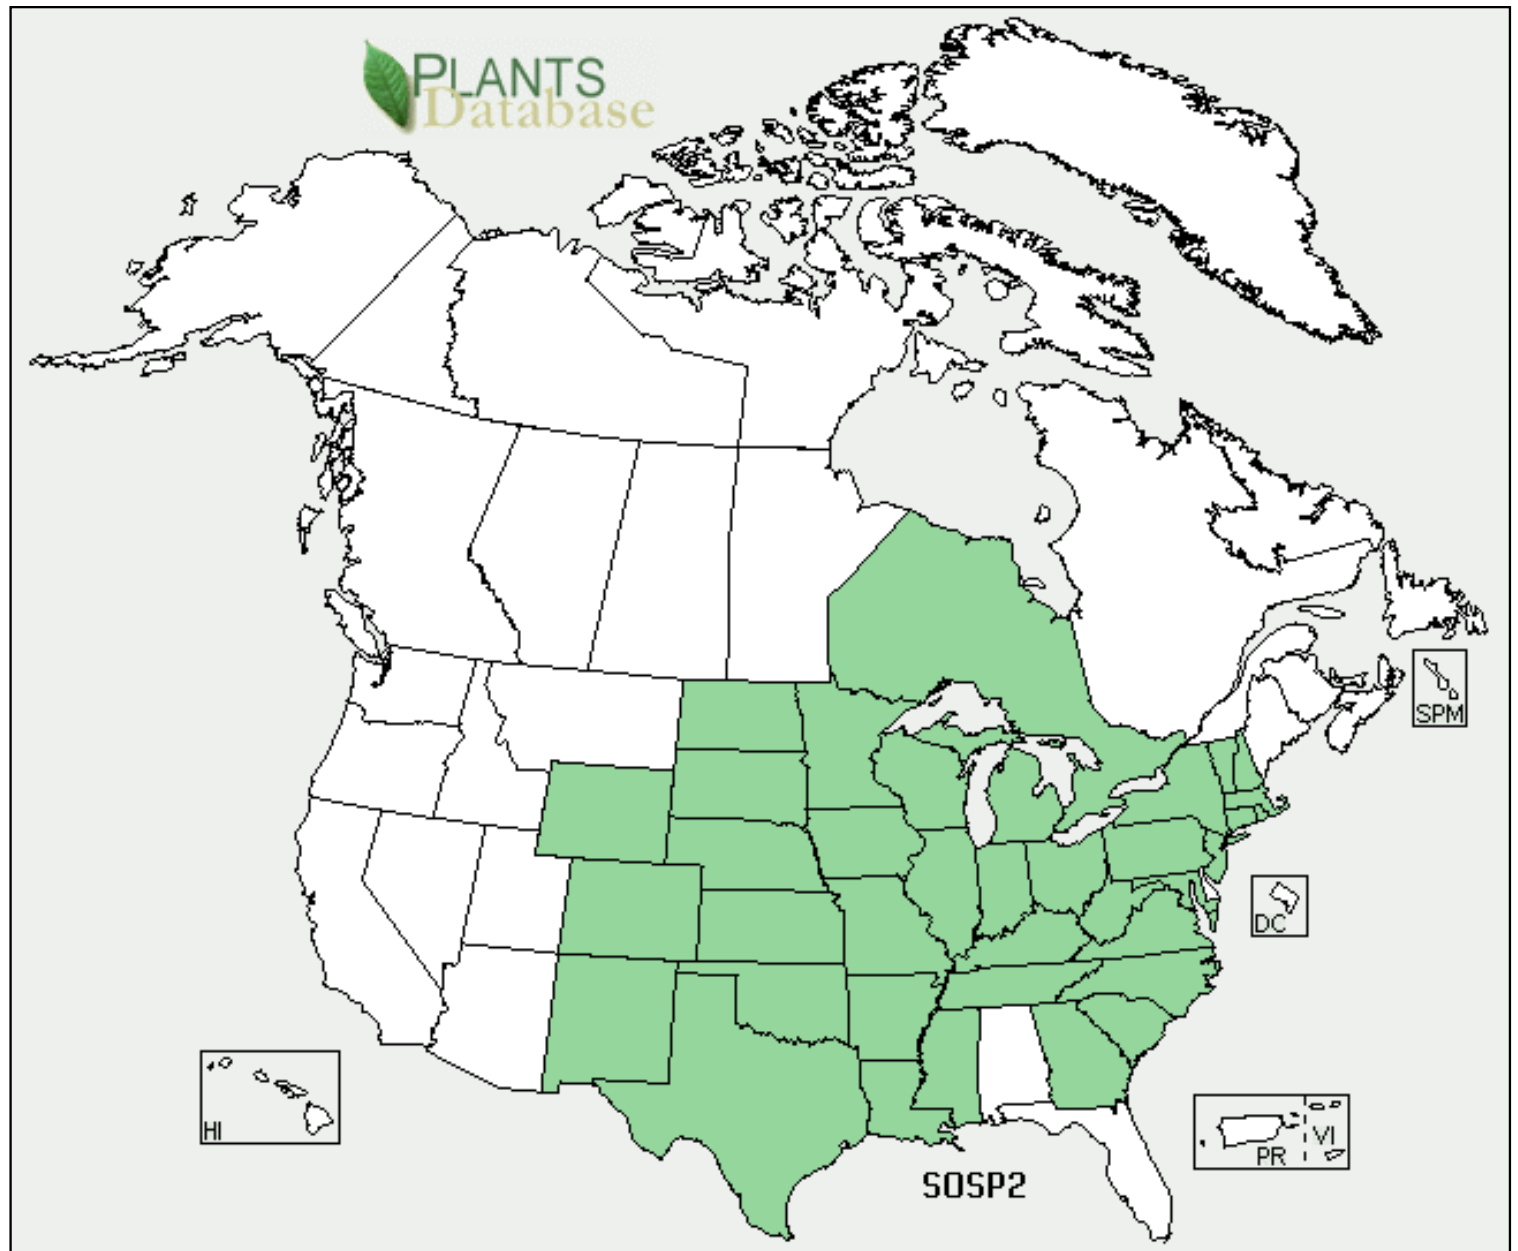

- ▶ [Crop Nutrient Tool](#)
- ▶ [Ecological Site Information System](#)
- ▶ [Plant Materials Web Site](#)
- ▶ [Other NRCS Tech Resources](#)
- ▶ [VegSpec](#)

Plant Links

- ▶ [PLANTS Links](#)

Images:

Solidago speciosa Nutt.

Click on a thumbnail to view an image, or [see all the *Solidago* thumbnails at the PLANTS Gallery](#)

Distribution:

Solidago speciosa Nutt.

[View Native Status](#)

See US county distributions (when available) by clicking on the map or the state links below: