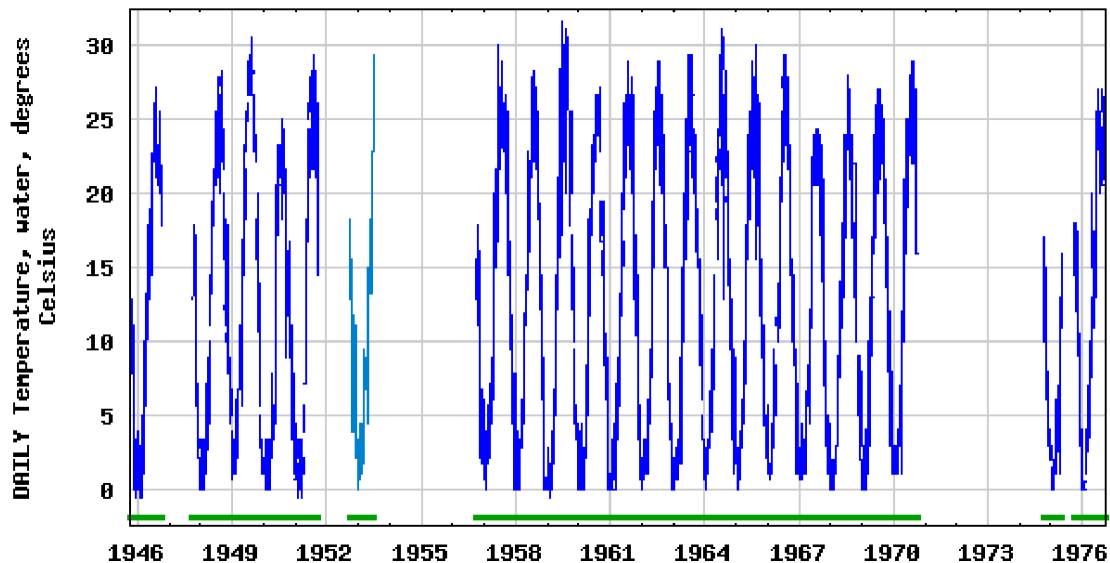

USGS 01540500 Susquehanna River at Danville, PA

- Daily instantaneous temperature
- Daily observation at 7:00 am temperature
- Period of approved data