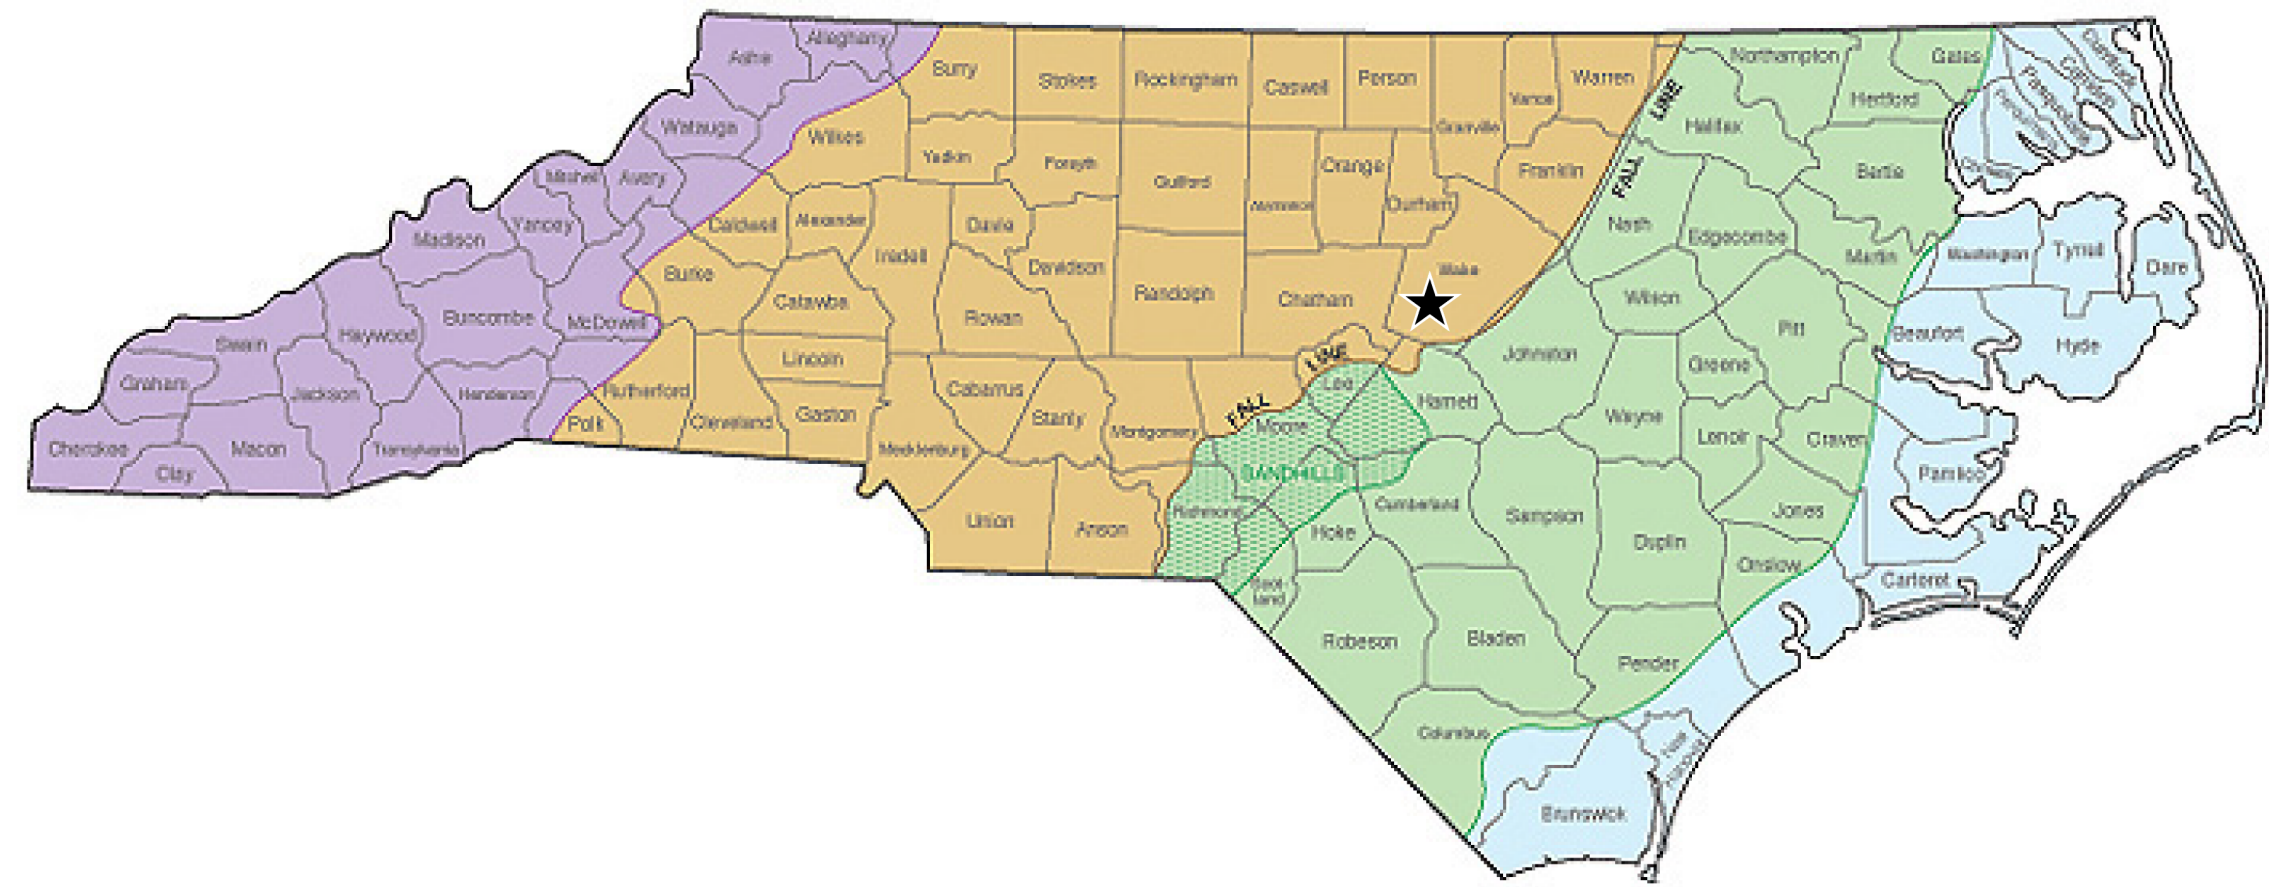

LEGEND

-  Mountains
-  Piedmont
-  Inner Coastal Plain
-  Tidewater
-  HNP Site

Source:
Adapted from E. Folsa, Landforms of the United States (Waltham: Blaisdell Publishing Co., 1940).

Progress Energy Carolinas
**Shearon Harris Nuclear Power Plant
Units 2 and 3
Part 3, Environmental Report**
New Hill, North Carolina

Topographic Regions of North Carolina

FIGURE 2.7-2

Rev 0