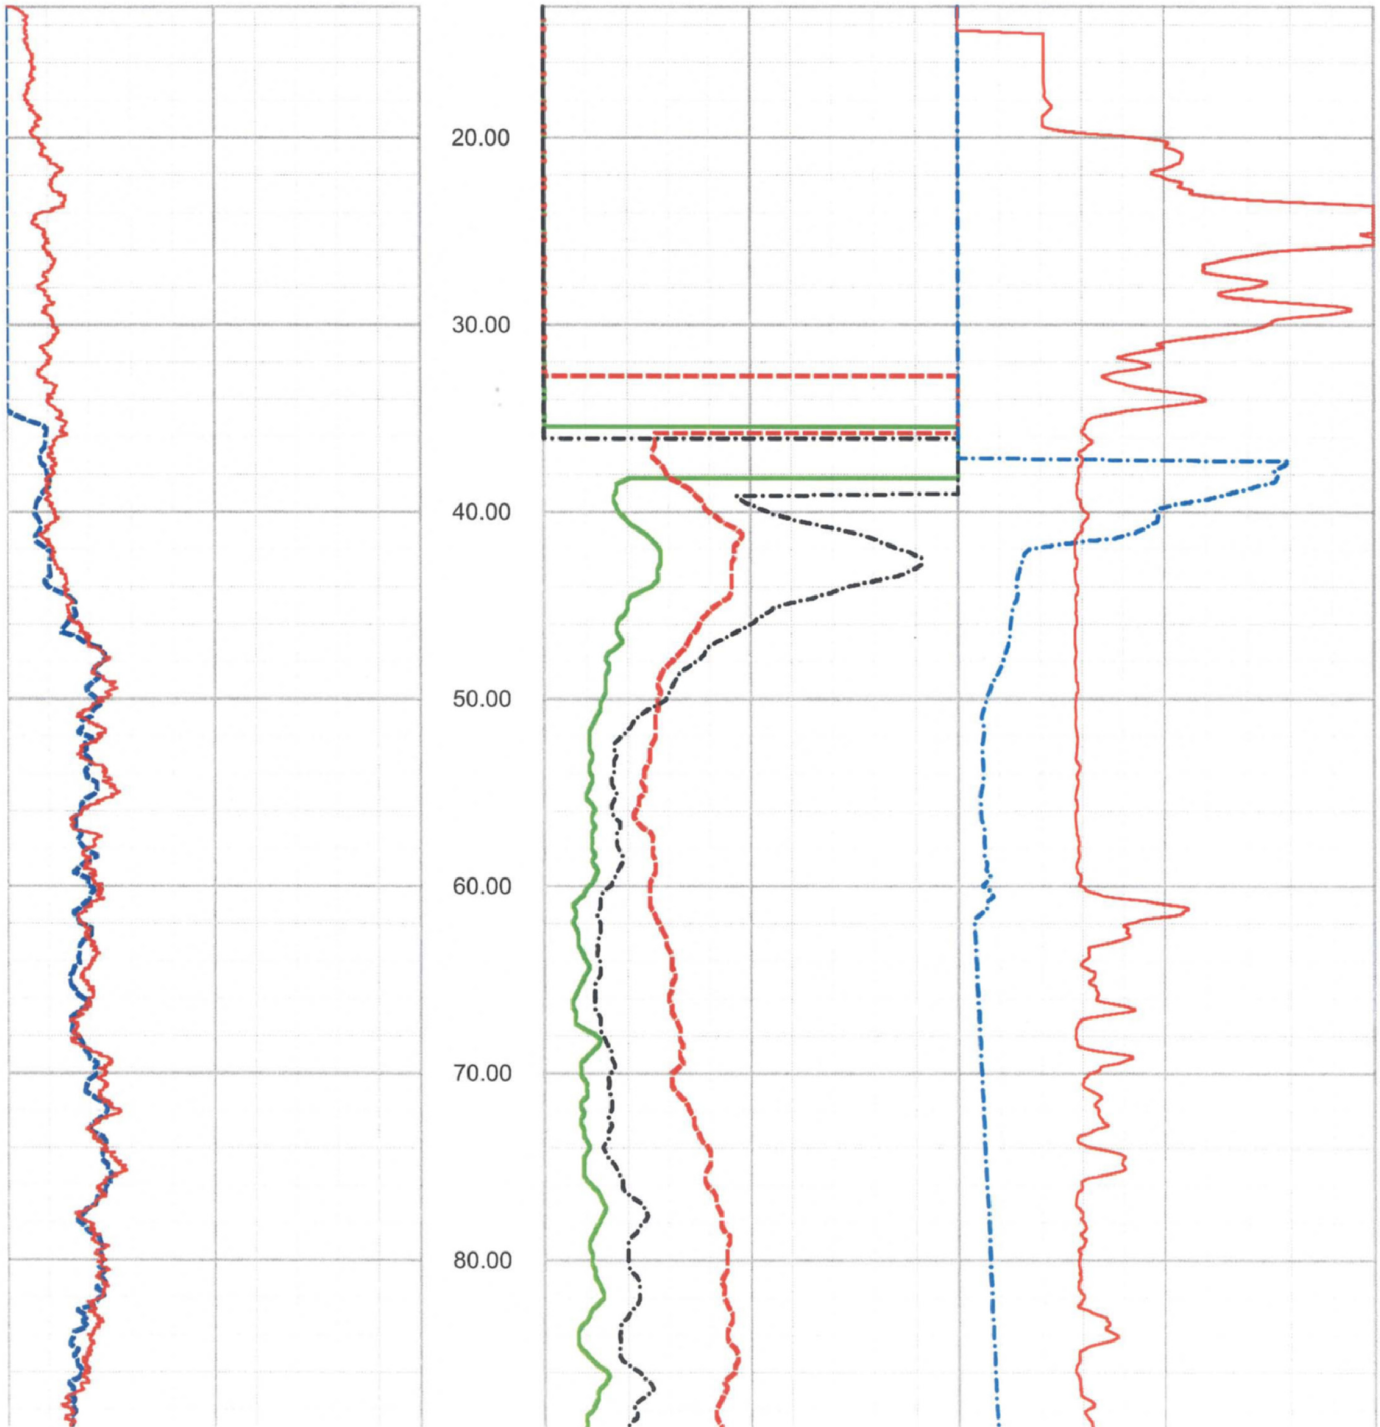

0.00 NGAM API Cs. 150.00
 0.00 CGAM API Cs. 150.00

0.00 SPR Ohm 10.00 -100.00 SP Millivolt 400.00
 0.00 LON Ohm M. 10.00 2.00 CALP Inch 12.00
 0.00 SHN Ohm M. 10.00

FPL Turkey Point COL Boring B-604 (DH) lower section ELOG, Caliper and Natural Gamma rev 1 Sheet 1 of 2

0.00 NGAM API Cs. 150.00

 0.00 CGAM API Cs. 150.00

0.00 SPR Ohm 15.00 -200.00 300.00

 0.00 LON Ohm M. 15.00 2.00 CALP Inch 12.00

 0.00 SHN Ohm M. 15.00

FPL Turkey Point COL Boring B-608 (DH) upper section ELOG, Caliper and Natural Gamma rev 1 Sheet 1 of 2