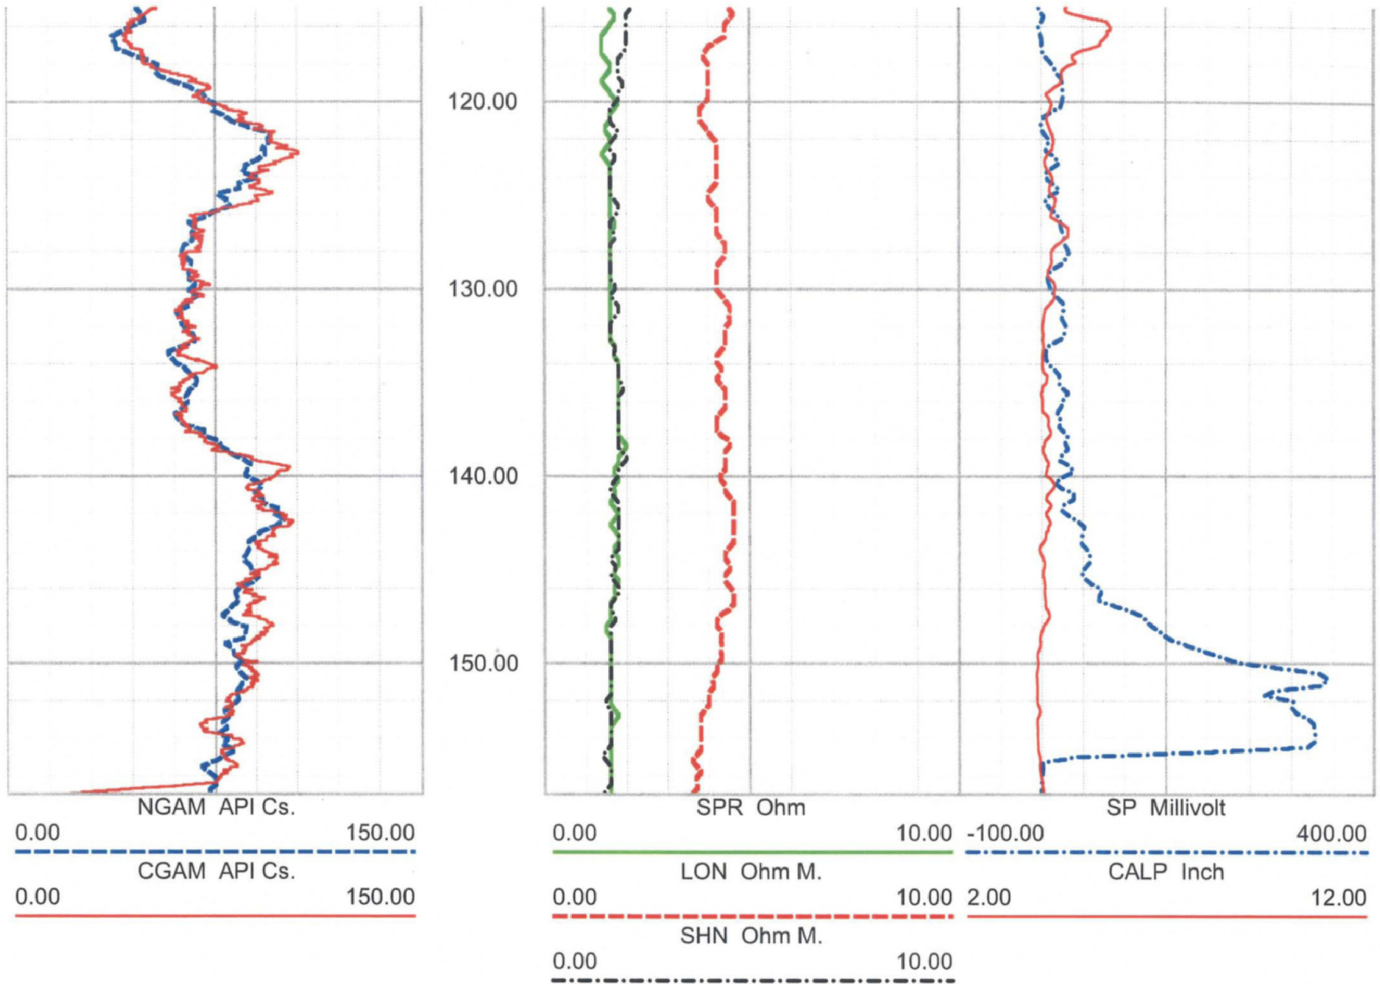

0.00 NGAM API Cs. 150.00
 0.00 CGAM API Cs. 150.00

0.00 SPR Ohm 10.00 -100.00 SP Millivolt 400.00
 0.00 LON Ohm M. 10.00 2.00 CALP Inch 12.00
 0.00 SHN Ohm M. 10.00

FPL Turkey Point COL Boring B-604 (DH) lower section ELOG, Caliper and Natural Gamma rev 1 Sheet 1 of 2

0.00 NGAM API Cs. 150.00

 0.00 CGAM API Cs. 150.00

0.00 SPR Ohm 15.00 -200.00 300.00

 0.00 LON Ohm M. 15.00 2.00 CALP Inch 12.00

 0.00 SHN Ohm M. 15.00

FPL Turkey Point COL Boring B-608 (DH) upper section ELOG, Caliper and Natural Gamma rev 1 Sheet 1 of 2