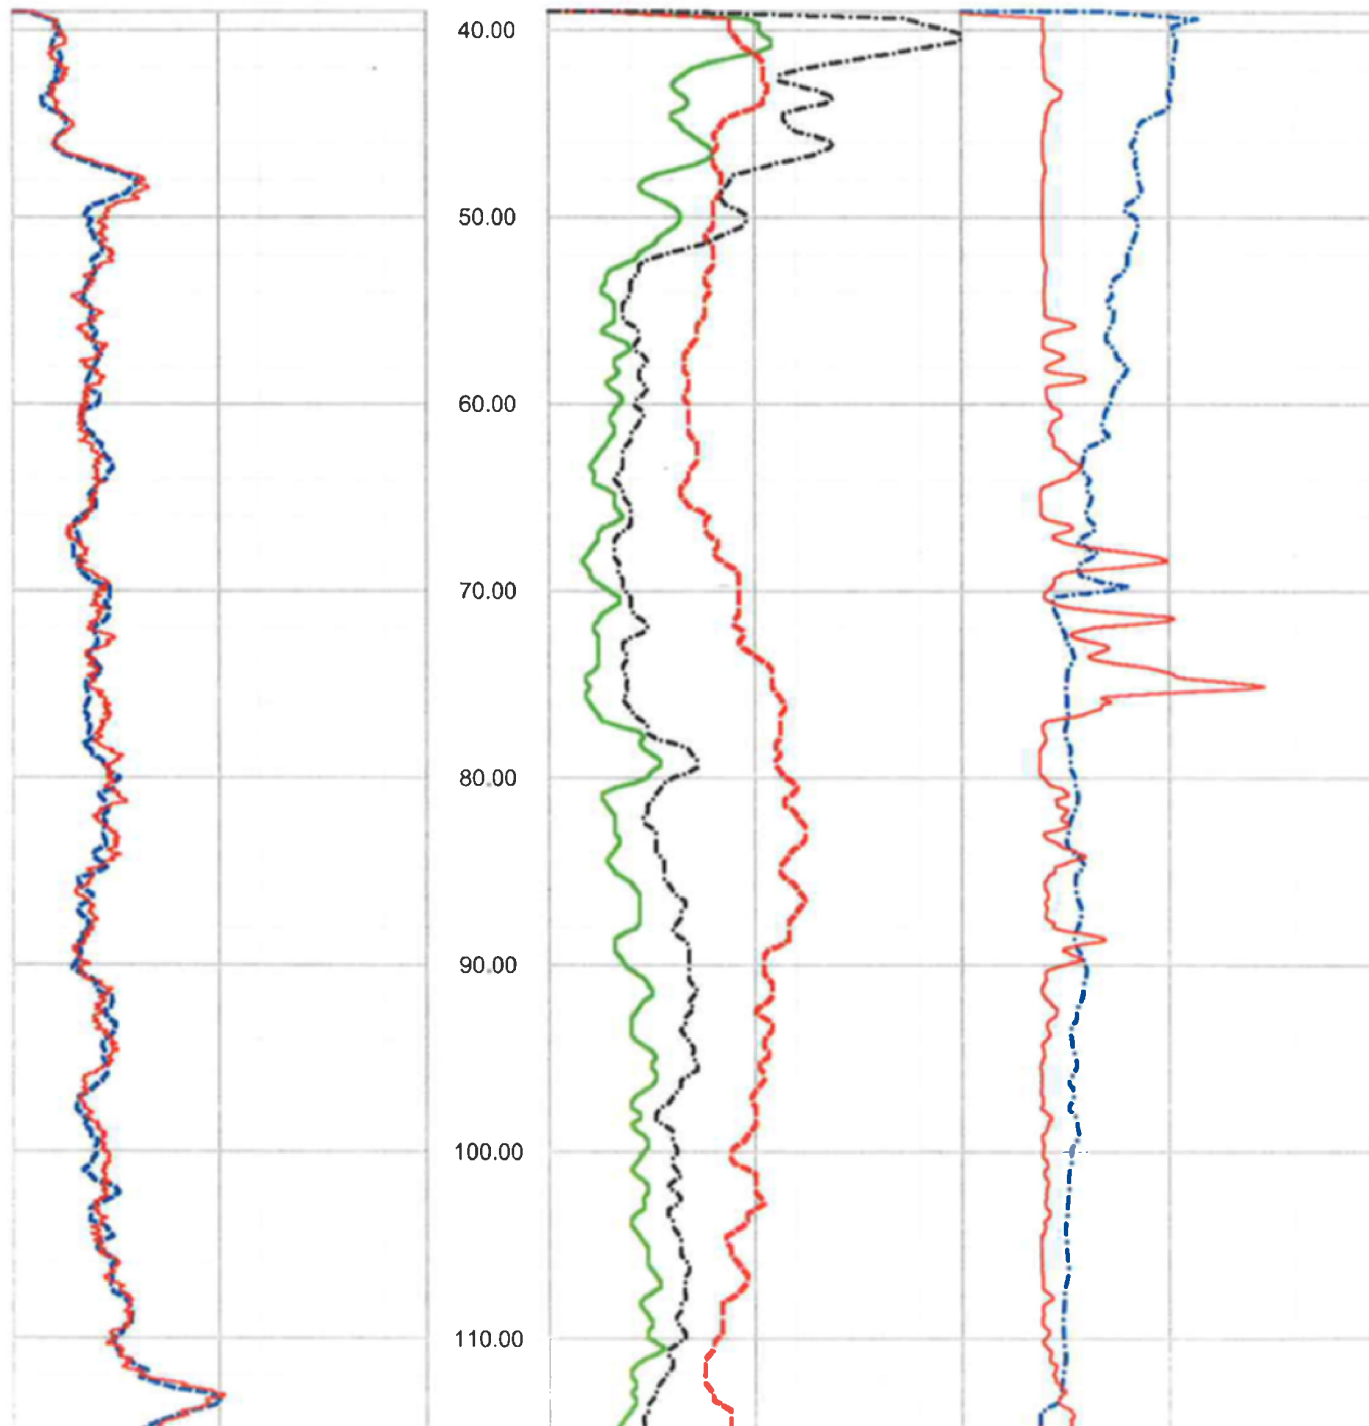

0.00 NGAM API Cs. 150.00
 0.00 CGAM API Cs. 150.00

0.00 SPR Ohm 10.00 -100.00 SP Millivolt 400.00
 0.00 LON Ohm M. 10.00 2.00 CALP Inch 12.00
 0.00 SHN Ohm M. 10.00

FPL Turkey Point COL Boring B-604 (DH) lower section ELOG, Caliper and Natural Gamma rev 1 Sheet 1 of 2

0.00 NGAM API Cs. 150.00

 0.00 CGAM API Cs. 150.00

0.00 SPR Ohm 15.00 -200.00 300.00

 0.00 LON Ohm M. 15.00 2.00 CALP Inch 12.00

 0.00 SHN Ohm M. 15.00

FPL Turkey Point COL Boring B-608 (DH) upper section ELOG, Caliper and Natural Gamma rev 1 Sheet 1 of 2