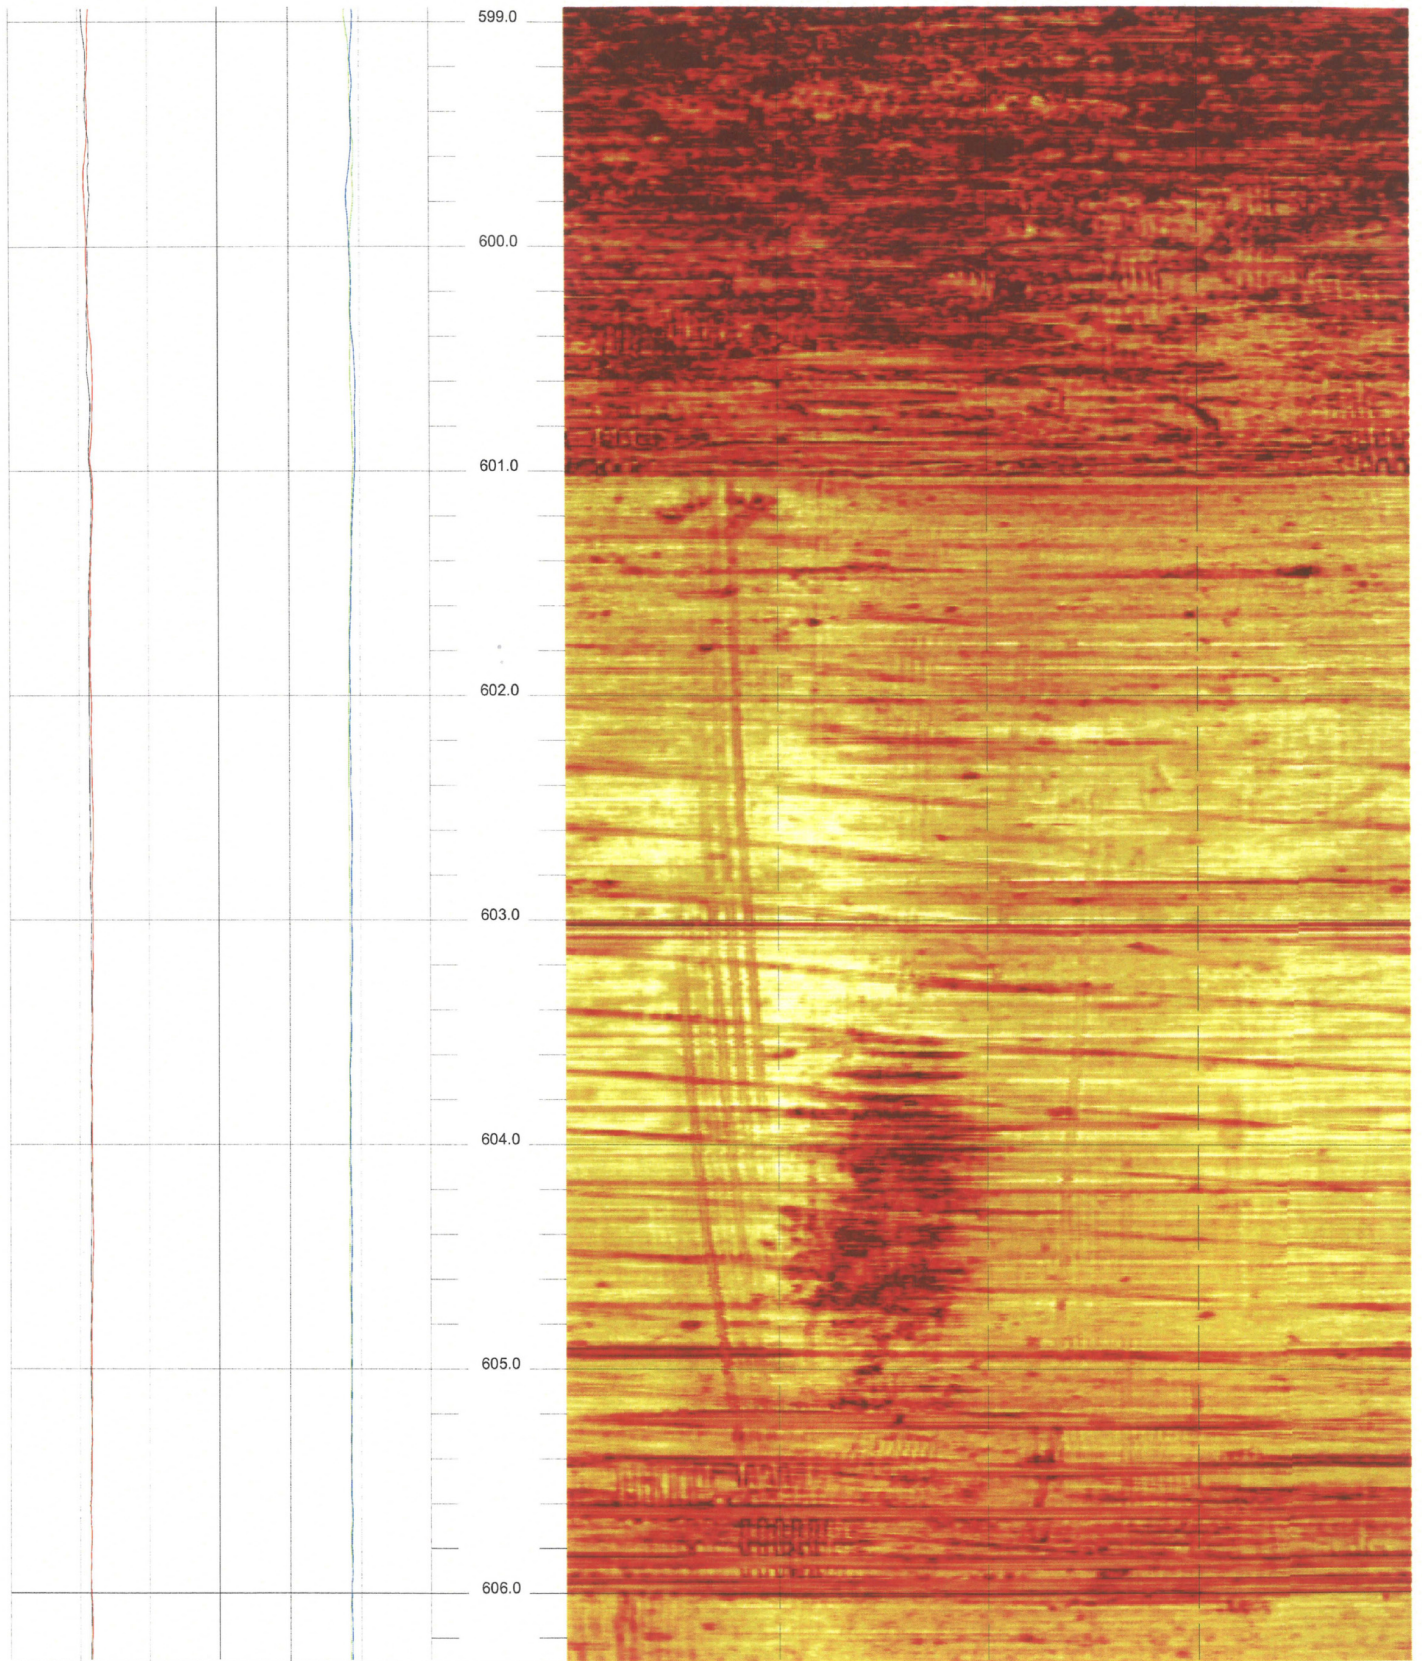

B-701 (DH) LOWER SECTION

584.200 to 576.832ft

25

FPL Turkey Point COL Boring B-701 (DH) lower section Acoustic Televiewer based Caliper rev 1 Sheet 25 of 29

B-701 (DH) LOWER SECTION

591.568 to 584.200ft

FPL Turkey Point COL Boring B-701 (DH) lower section Acoustic Televiewer based Caliper rev 1 Sheet 26 of 29

B-701 (DH) LOWER SECTION

598.936 to 591.568ft

B-701 (DH) LOWER SECTION

606.304 to 598.936ft

28

FPL Turkey Point COL Boring B-701 (DH) lower section Acoustic Televiewer based Caliper rev 1 Sheet 28 of 29