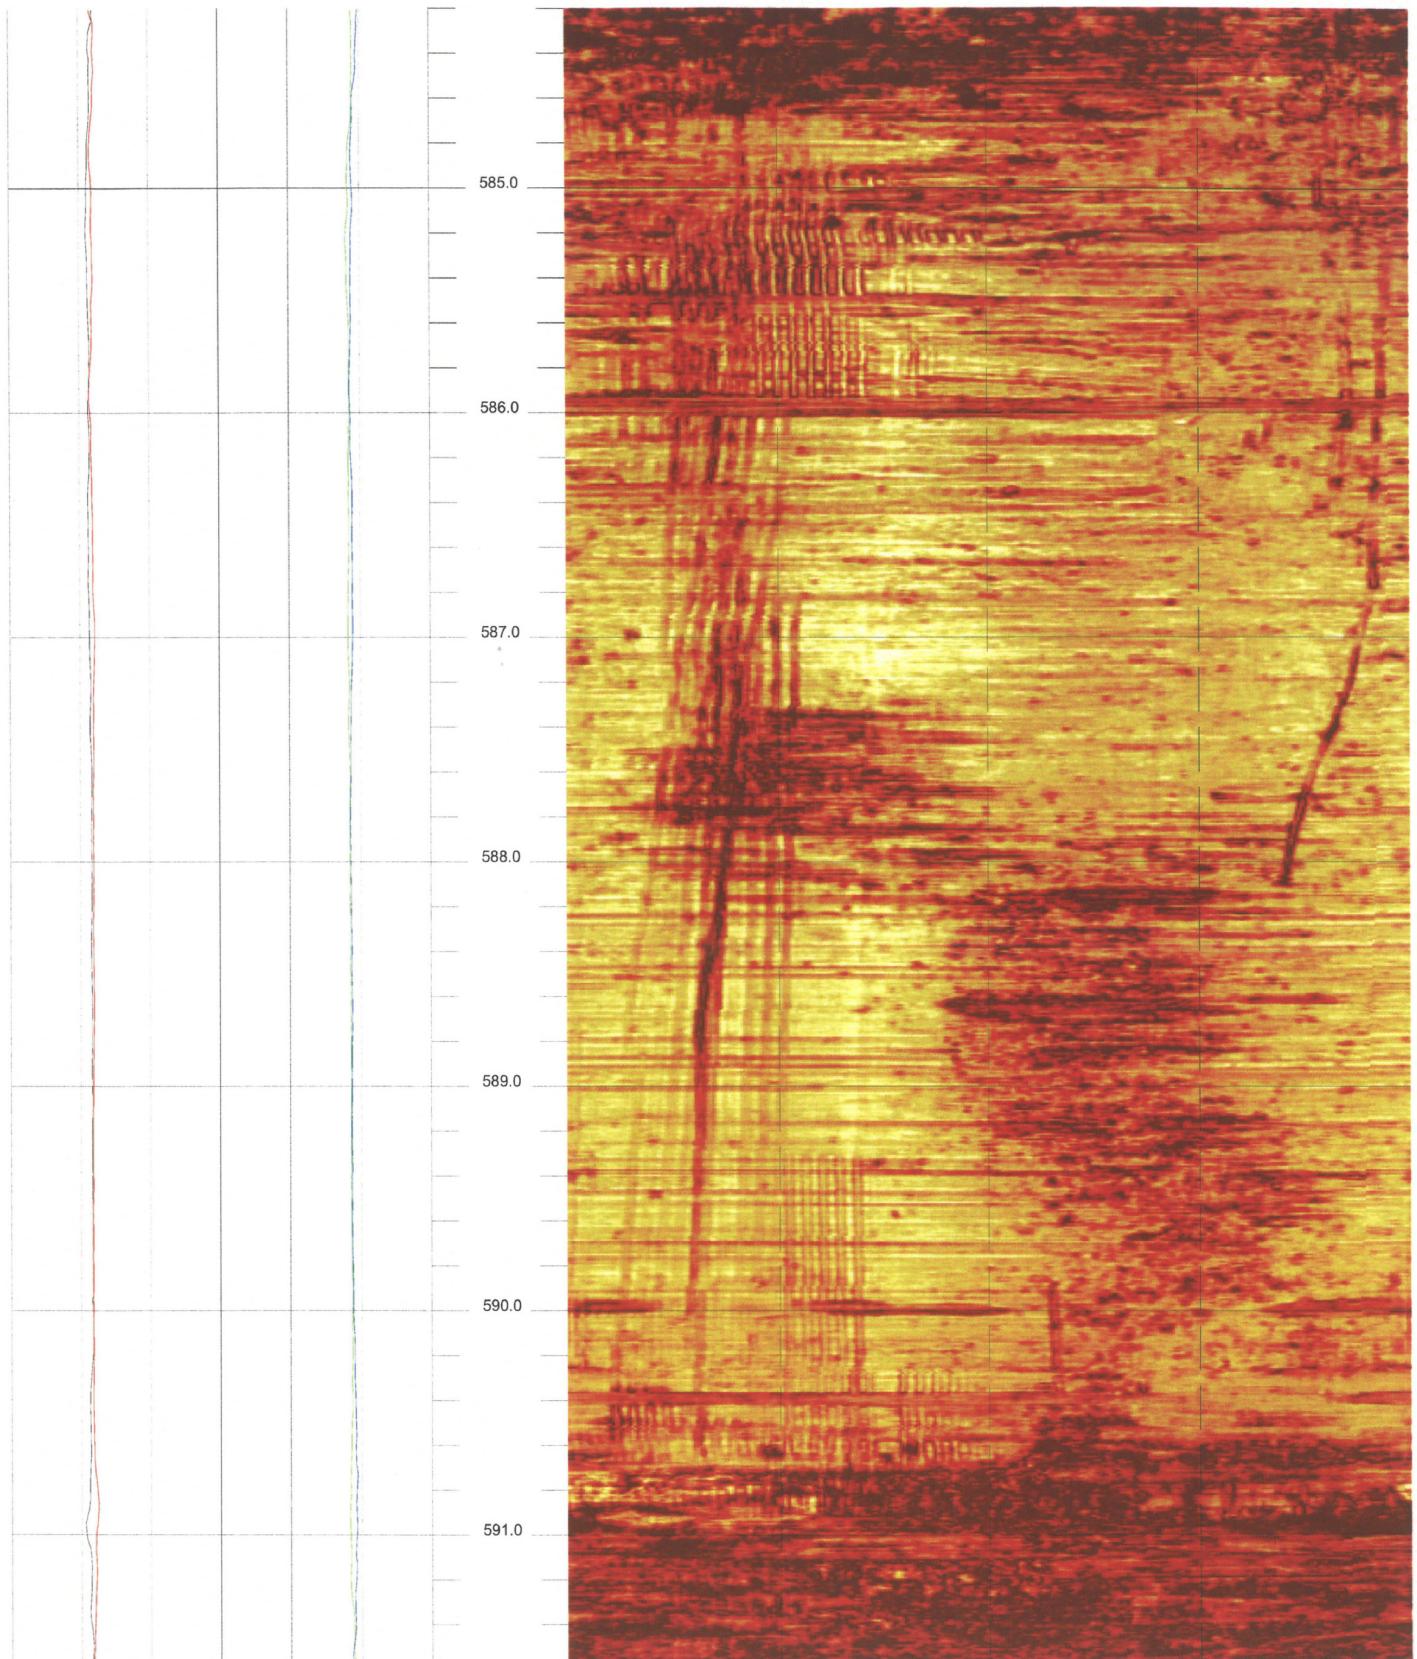

B-701 (DH) LOWER SECTION

584.200 to 576.832ft

25

FPL Turkey Point COL Boring B-701 (DH) lower section Acoustic Televiewer based Caliper rev 1 Sheet 25 of 29

B-701 (DH) LOWER SECTION

591.568 to 584.200ft

FPL Turkey Point COL Boring B-701 (DH) lower section Acoustic Televiewer based Caliper rev 1 Sheet 26 of 29

B-701 (DH) LOWER SECTION

598.936 to 591.568ft

B-701 (DH) LOWER SECTION

606.304 to 598.936ft

28

FPL Turkey Point COL Boring B-701 (DH) lower section Acoustic Televiewer based Caliper rev 1 Sheet 28 of 29