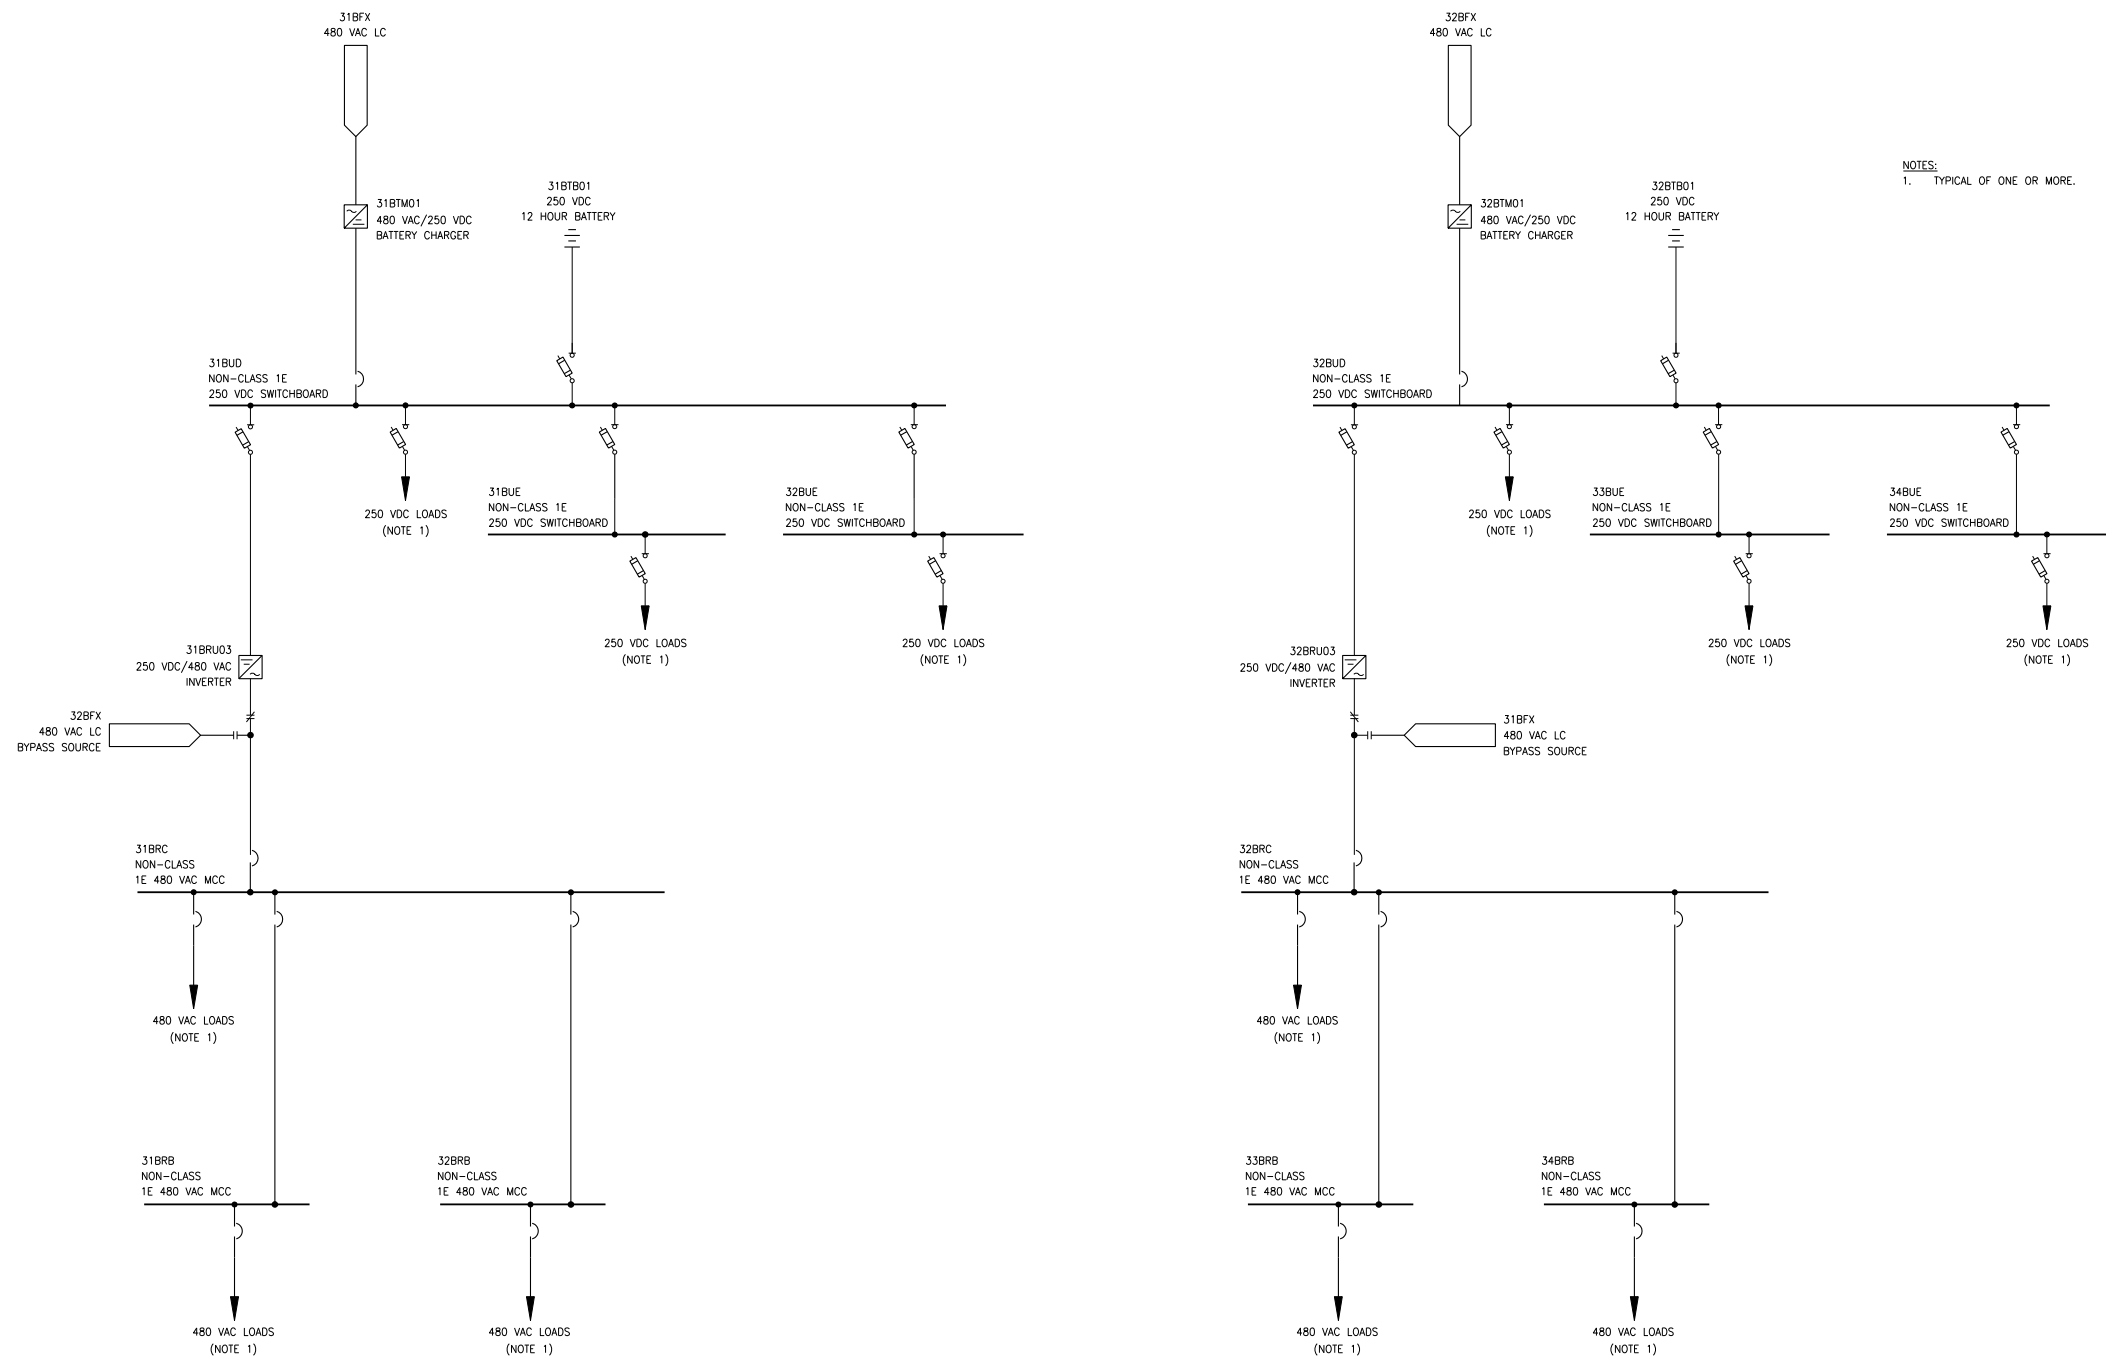

Figure 2.5.11-1—12-Hour Uninterruptible Power Supply System Functional Arrangement

12UPS01T1