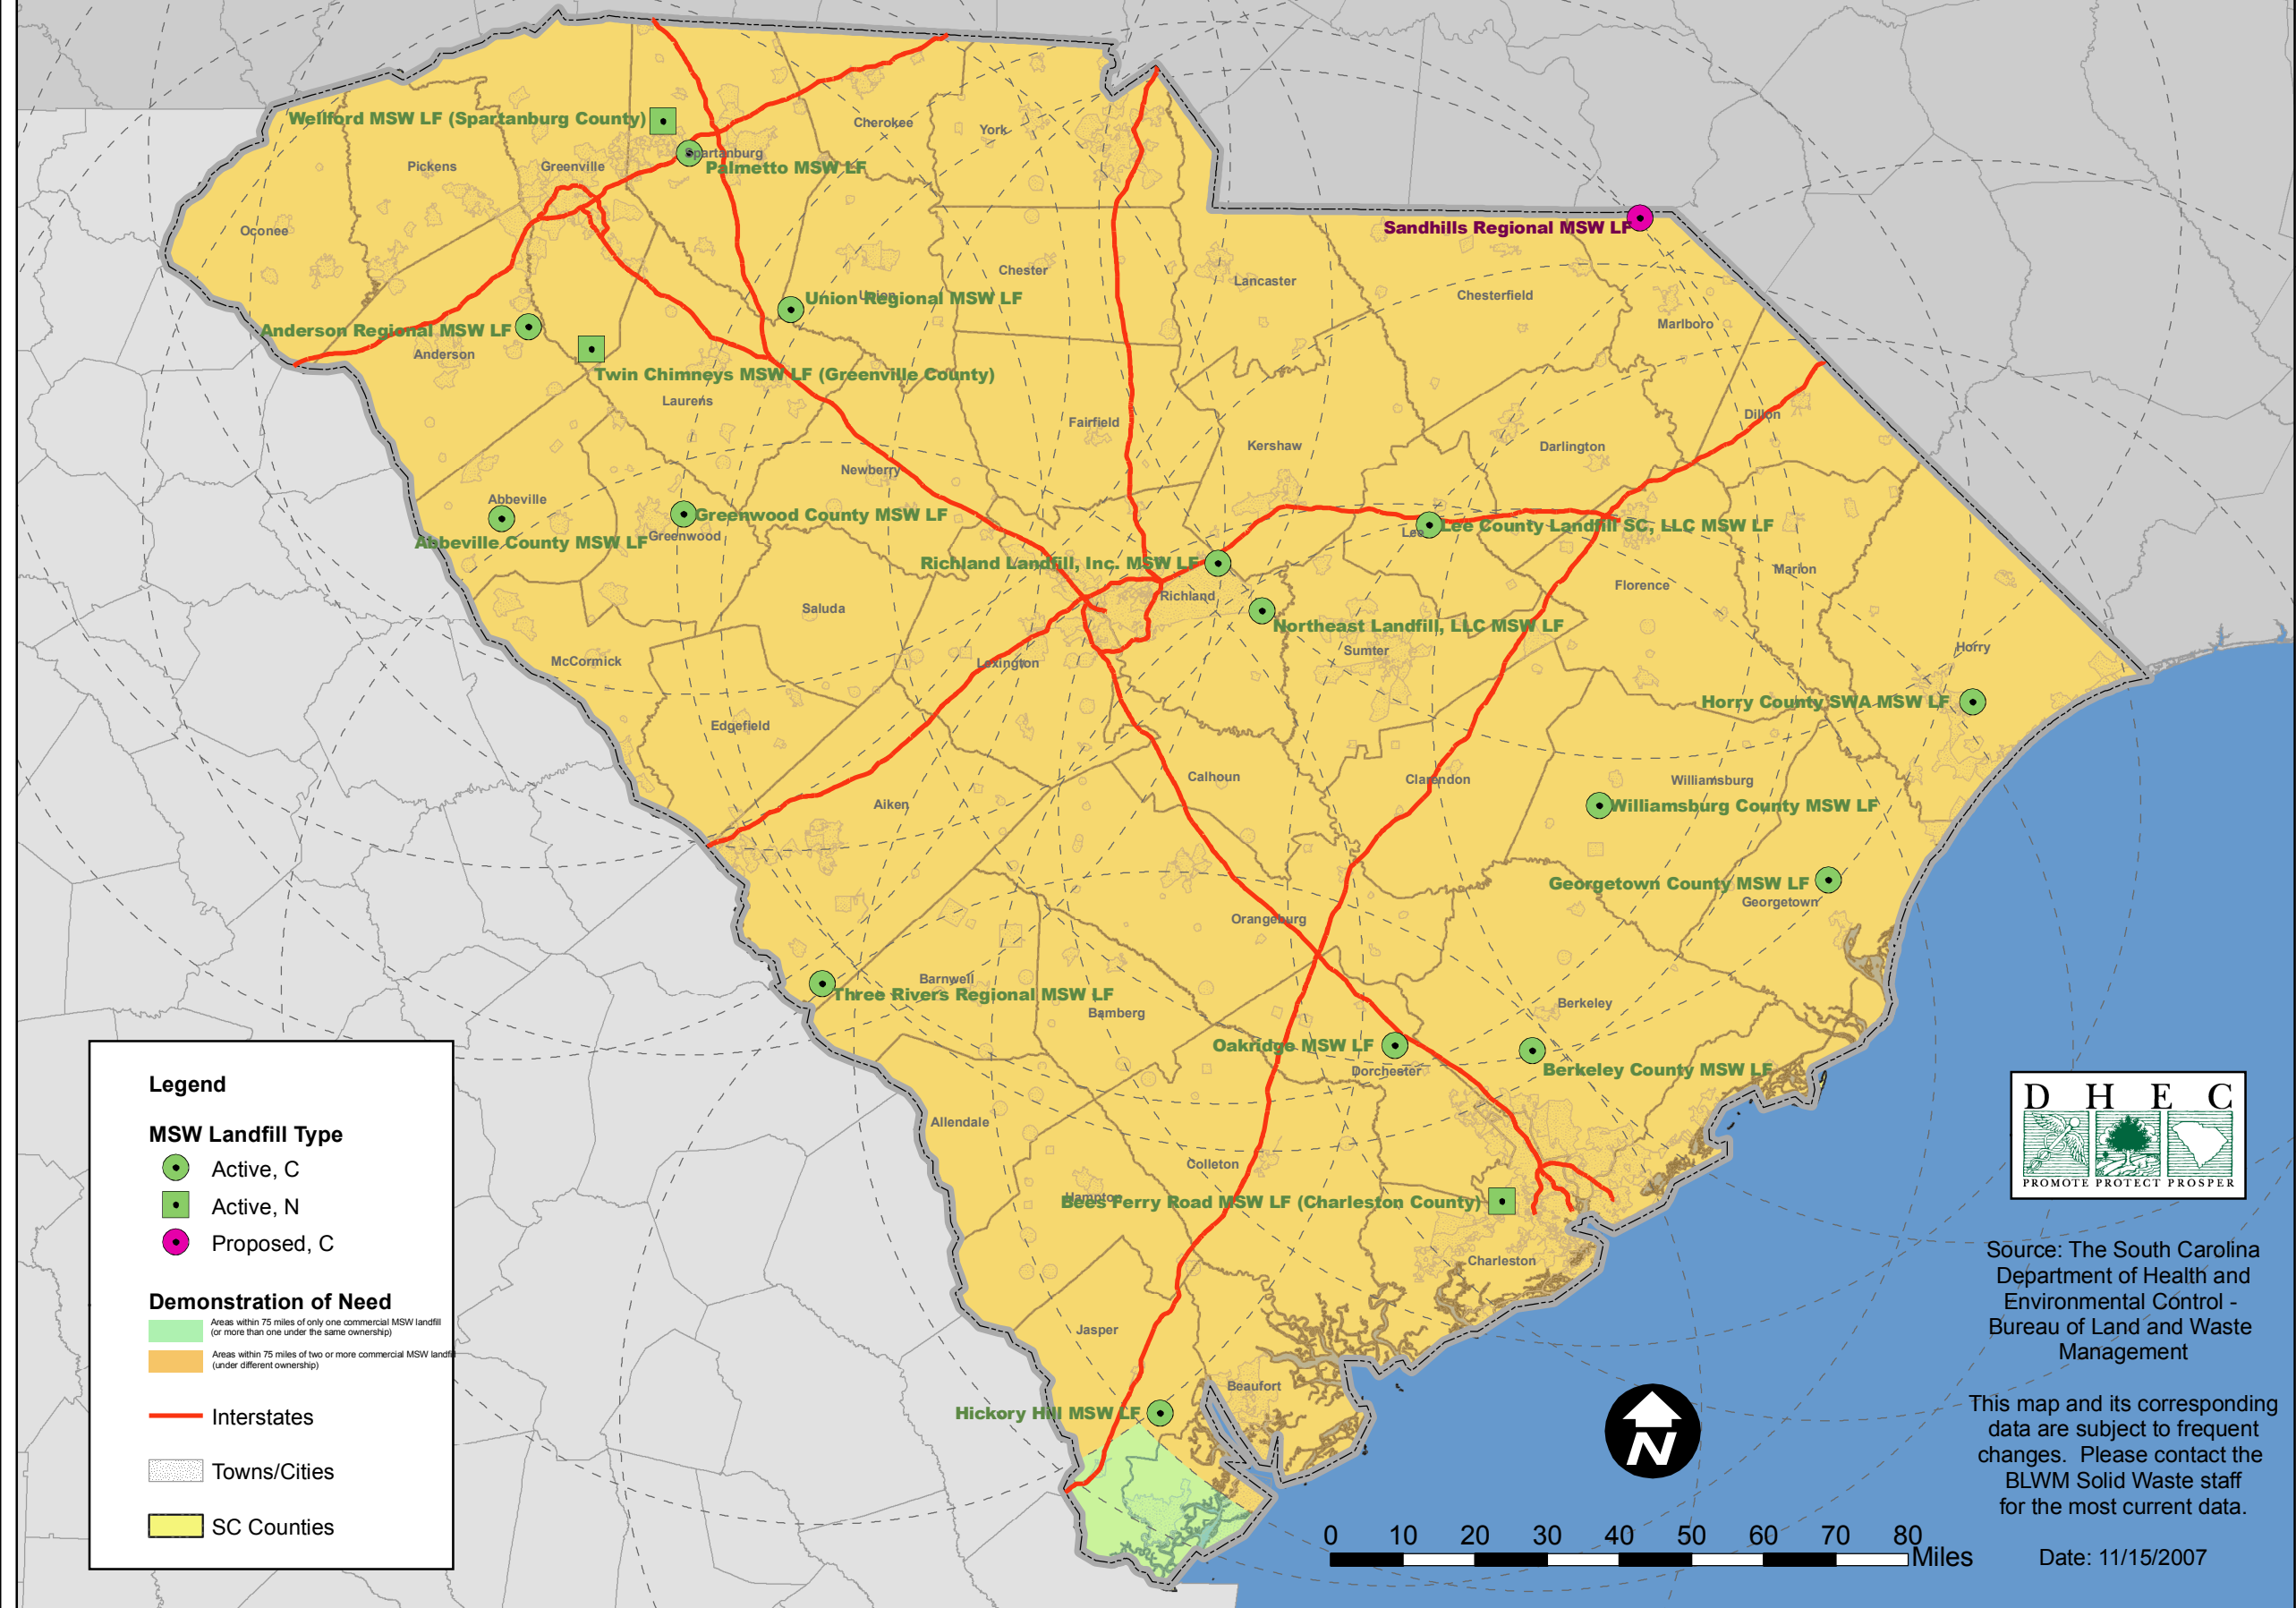

Active and Proposed Municipal Solid Waste (MSW) Landfills in SC

Source: The South Carolina Department of Health and Environmental Control - Bureau of Land and Waste Management

This map and its corresponding data are subject to frequent changes. Please contact the BLWM Solid Waste staff for the most current data.