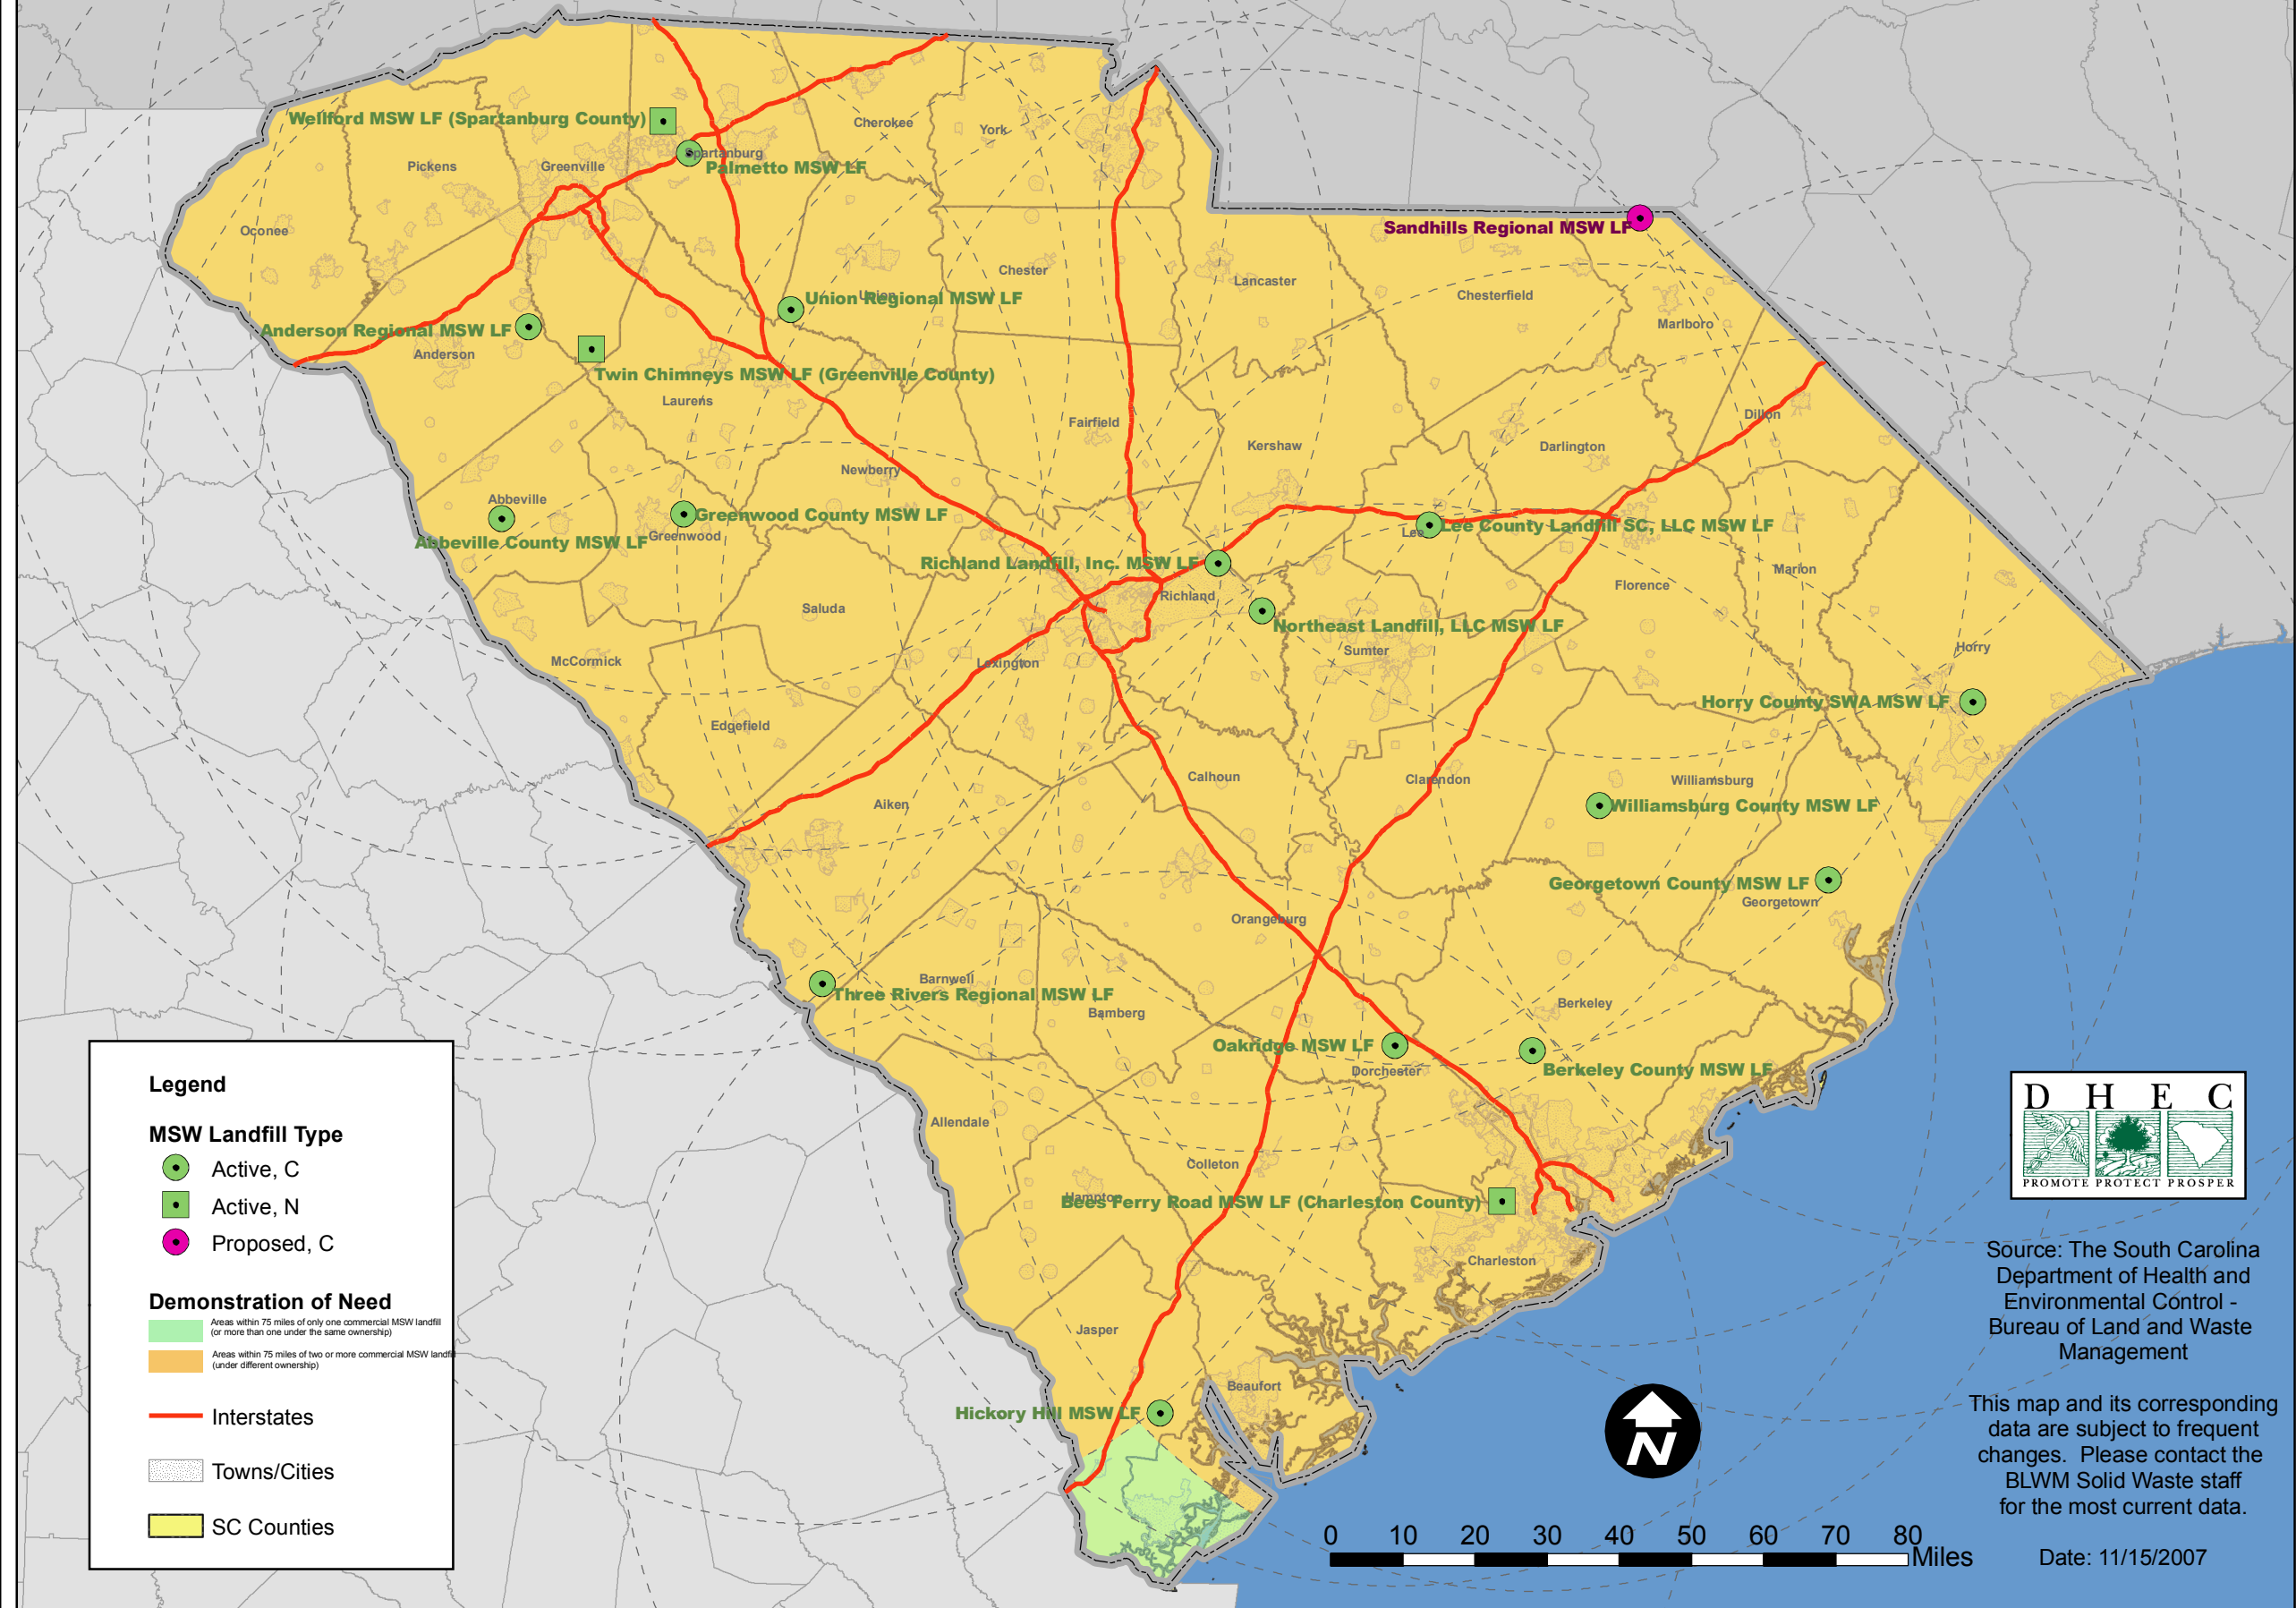

Active and Proposed Municipal Solid Waste (MSW) Landfills in SC

Legend

MSW Landfill Type

- Active, C
- Active, N
- Proposed, C

Demonstration of Need

- Light Green: Areas within 75 miles of only one commercial MSW landfill (or more than one under the same ownership)
- Yellow: Areas within 75 miles of two or more commercial MSW landfills (under different ownership)

- Red Line: Interstates
- Grey Dotted Area: Towns/Cities
- Yellow Area: SC Counties

Source: The South Carolina Department of Health and Environmental Control - Bureau of Land and Waste Management

This map and its corresponding data are subject to frequent changes. Please contact the BLWM Solid Waste staff for the most current data.