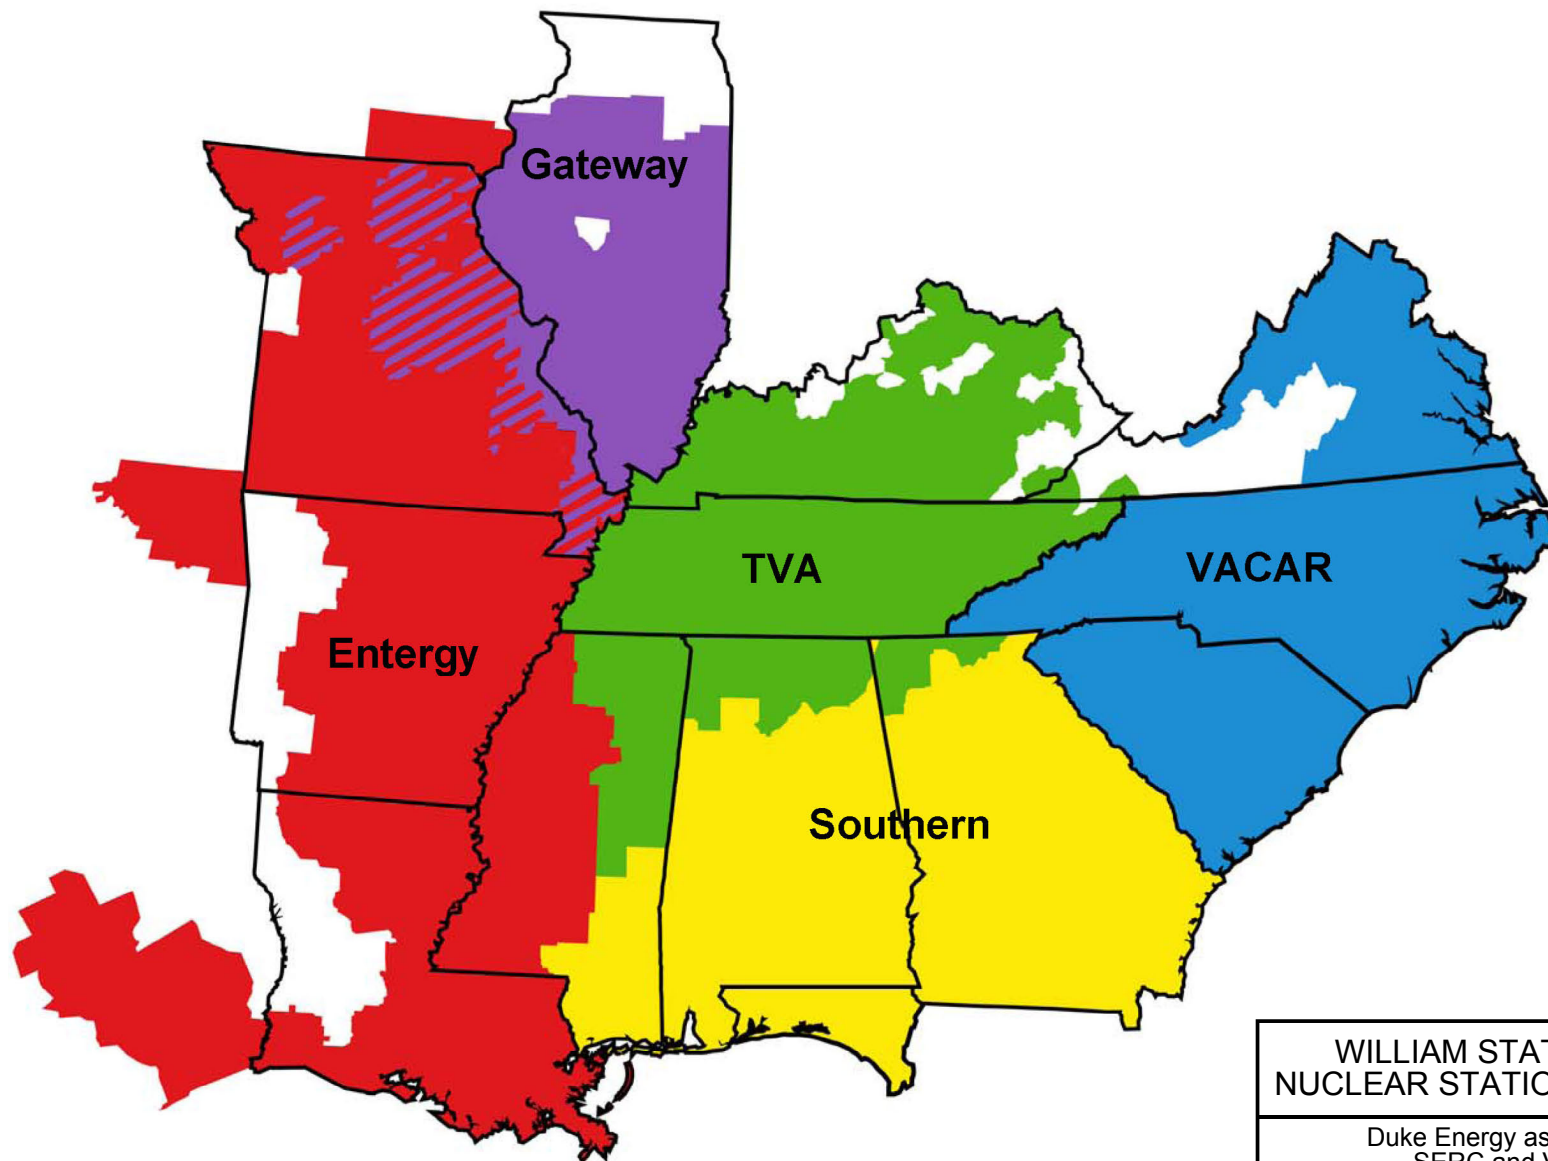

SUBREGIONS OF SERC

WILLIAM STATES LEE III
NUCLEAR STATION UNITS 1 & 2

Duke Energy as Part of the
SERC and VACAR

FIGURE 8.1-2

Rev 0