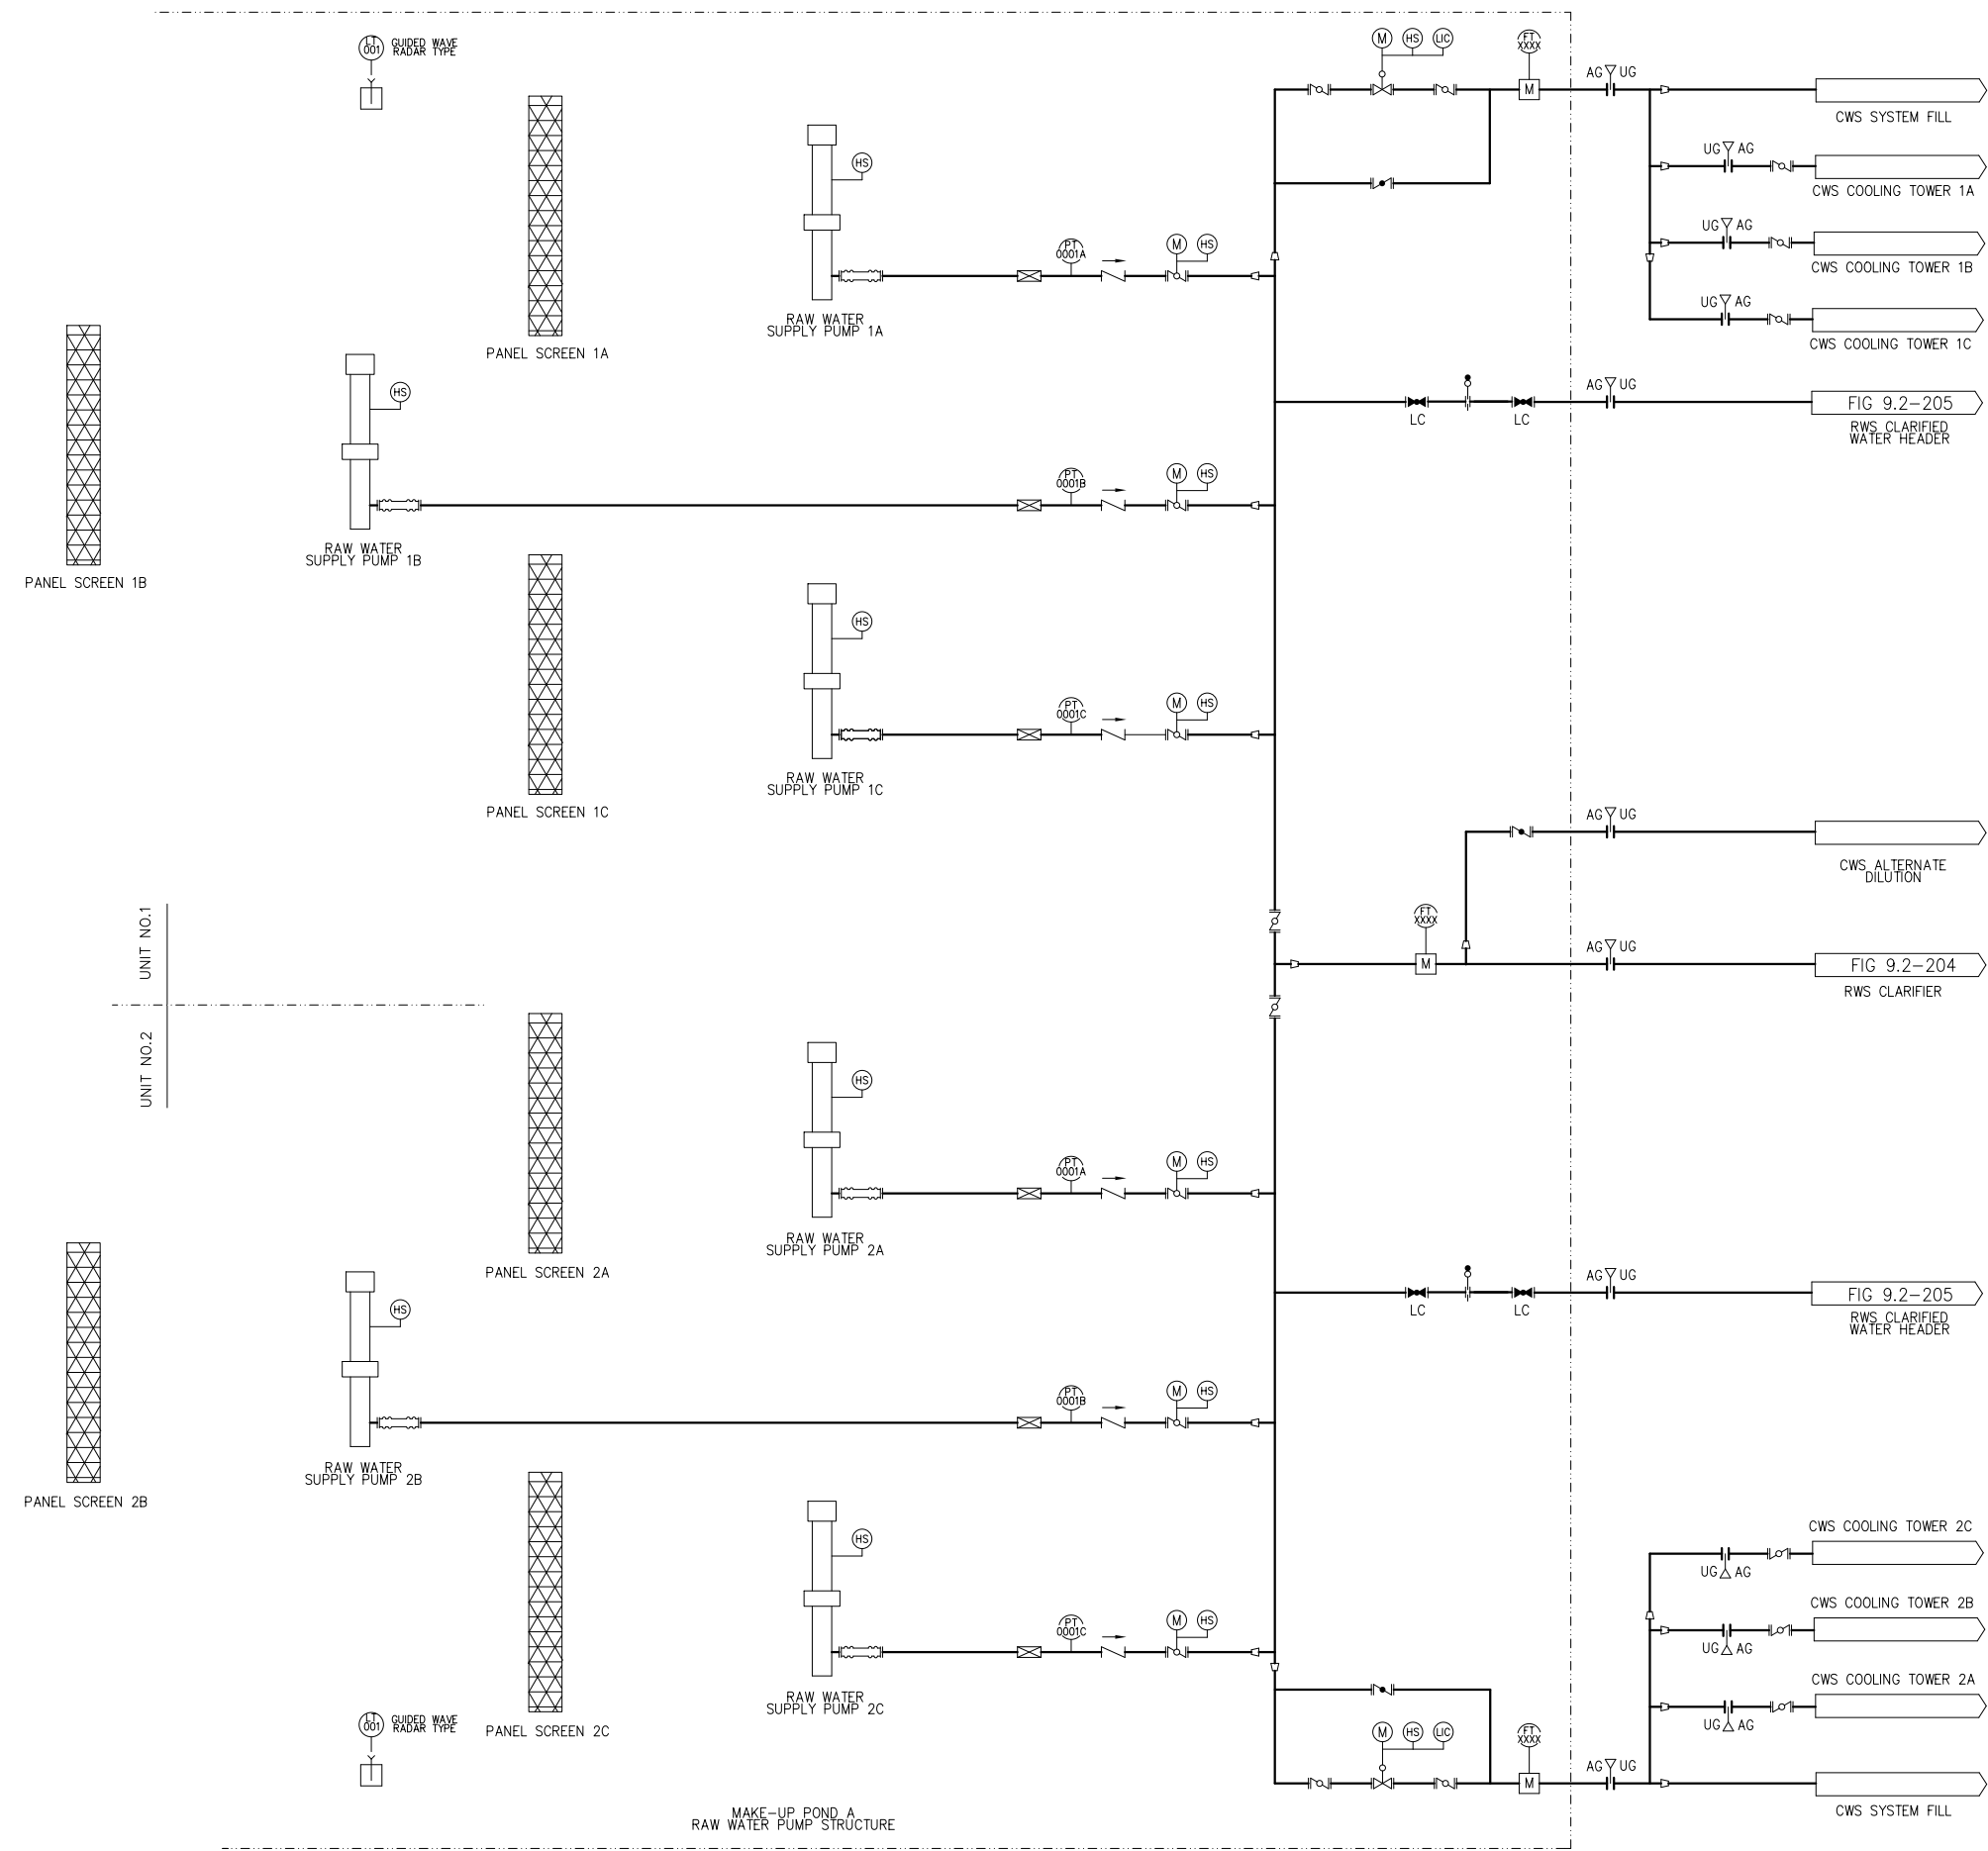

WLS SUP 9.2-1

**WILLIAM STATES LEE III  
NUCLEAR STATION UNITS 1 & 2**

Raw Water System,  
Raw Water Supply Subsystem