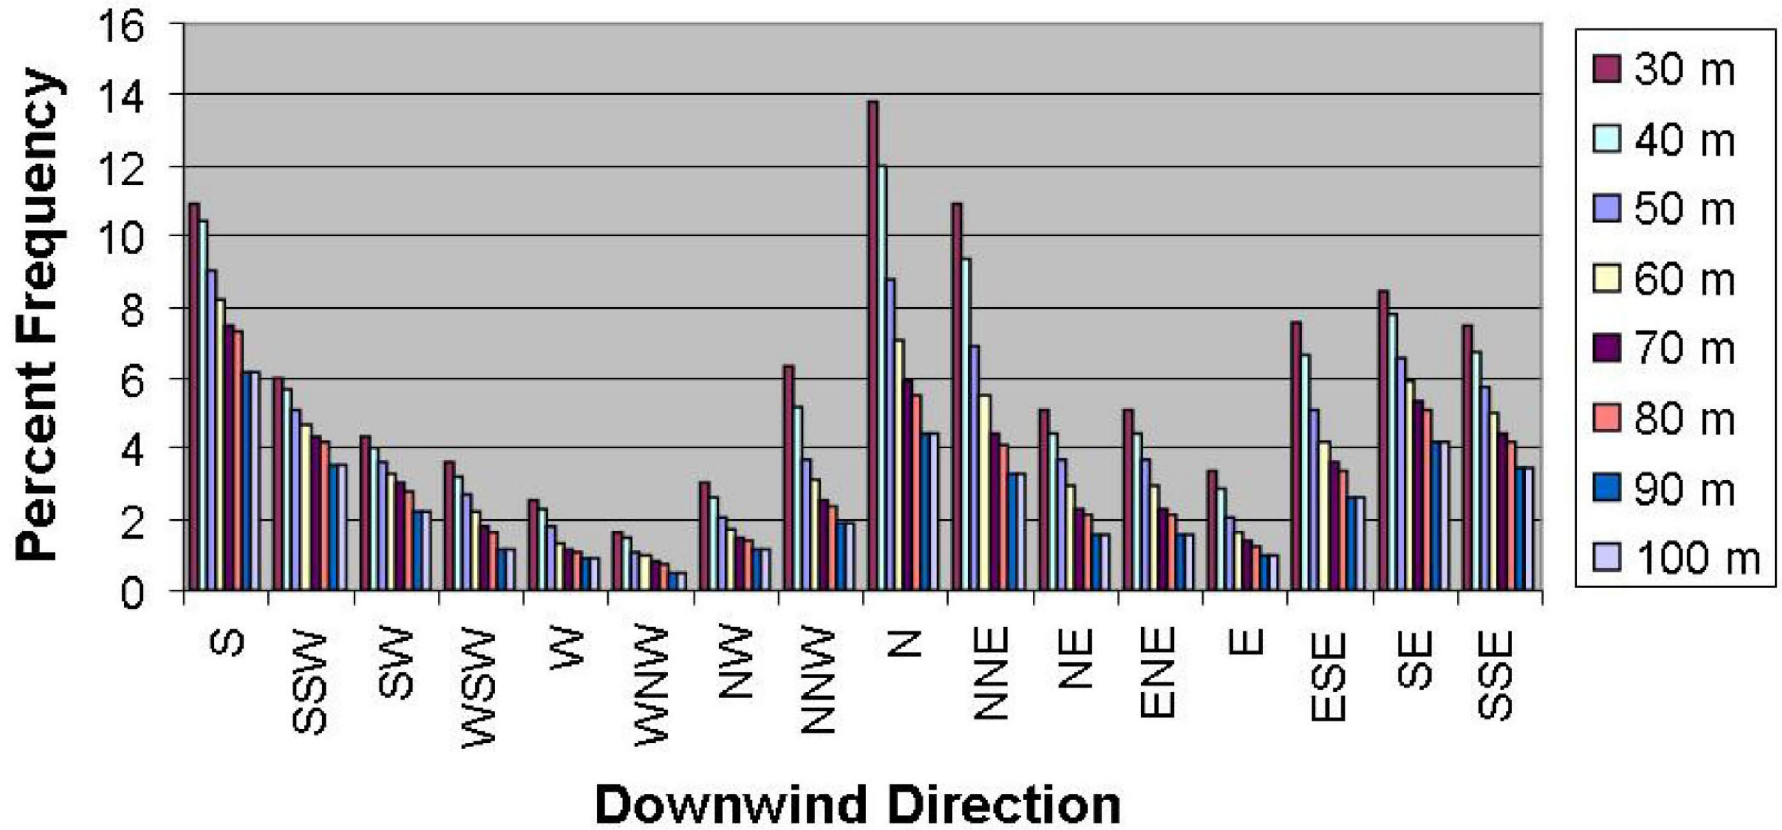

Visible Plume Radius - Winter

WLS COL 2.3-2

WILLIAM STATES LEE III
NUCLEAR STATION UNITS 1 & 2

Visible Plume Radius - Winter
Cooling Tower

FIGURE 2.3-275 Rev 0