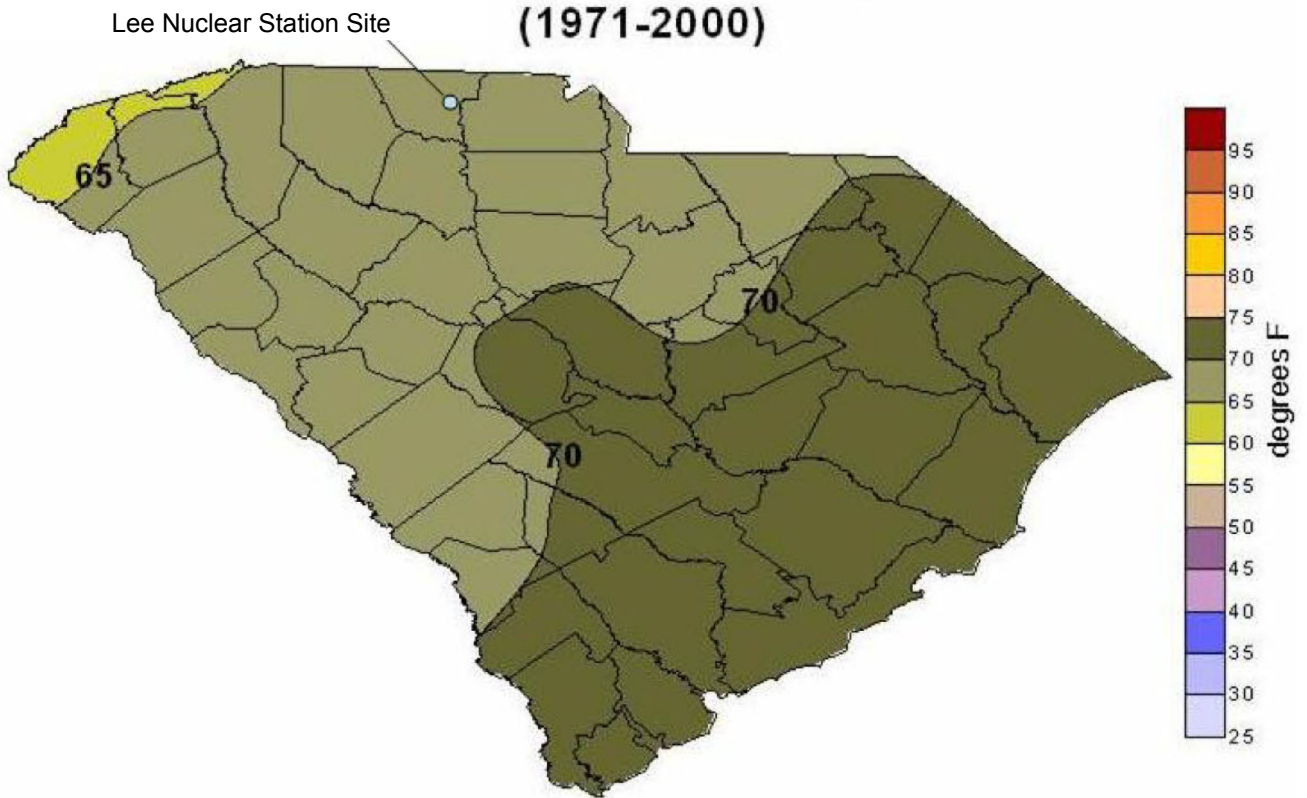

July Average Minimum Temperature (1971-2000)

Reference: South Carolina State Climate Office,
<http://www.dnr.sc.gov/climate/sco/>

WLS COL 2.3-2

WILLIAM STATES LEE III
NUCLEAR STATION UNITS 1 & 2

July Average Minimum Temperature
(1971-2000)

FIGURE 2.3-237

Rev 0