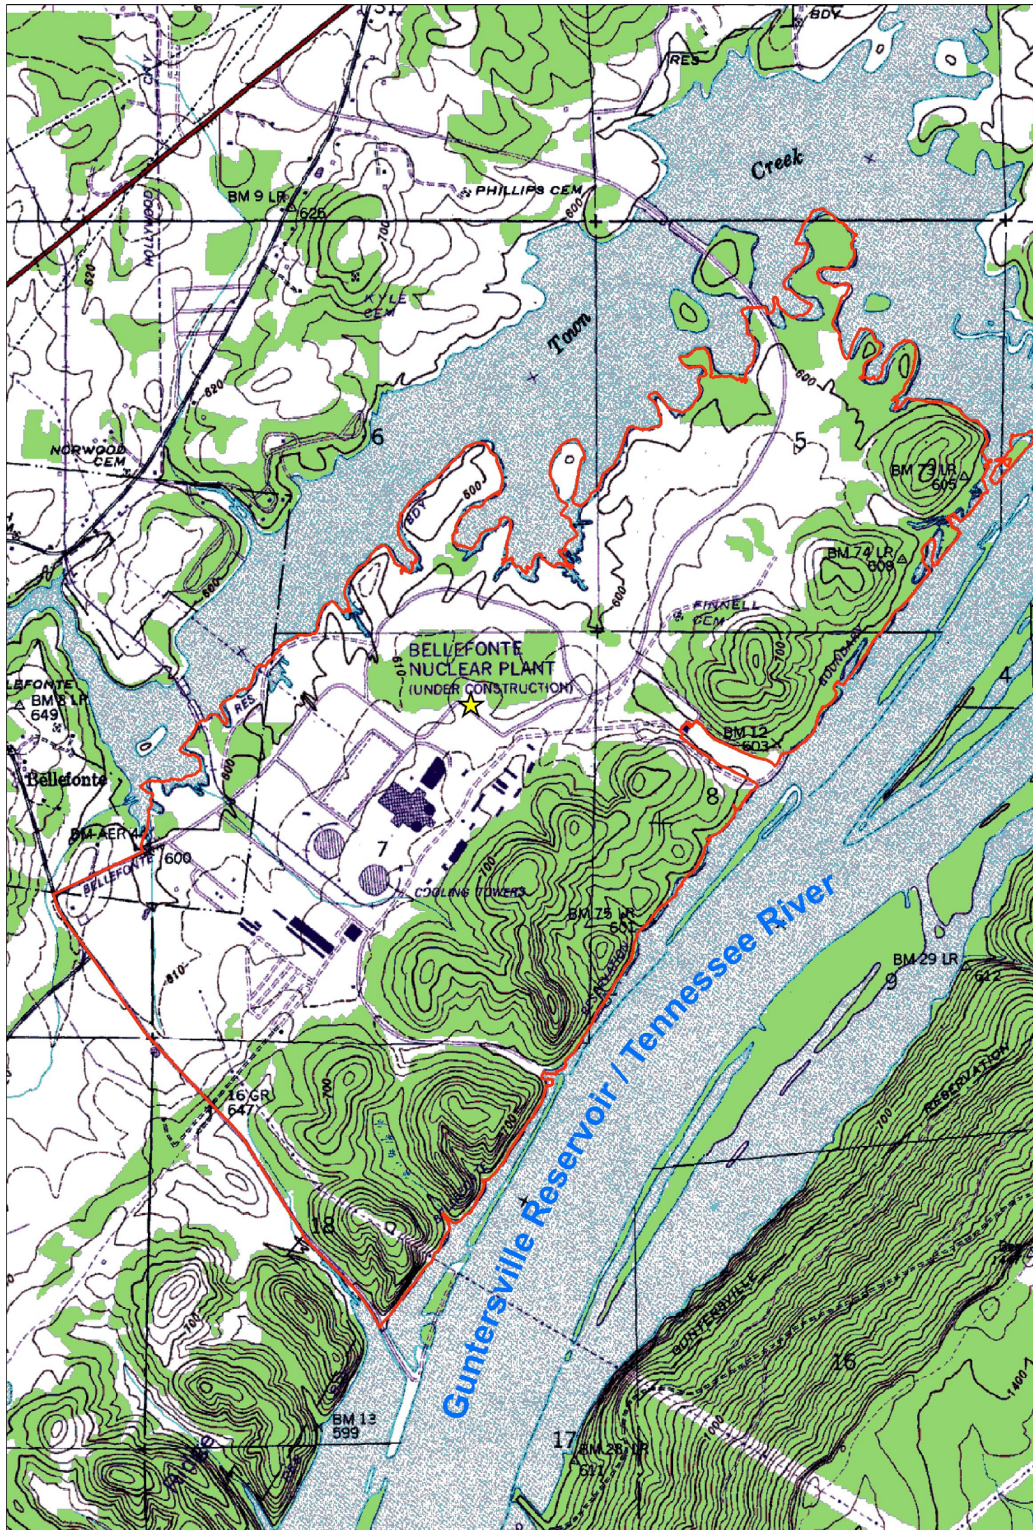

Bellefonte Nuclear Plant, Units 3 & 4
COL Application
Part 2, FSAR

Legend

- ★ Site Center Point
- ▭ BLN Property Boundary

SOURCE: USGS Topo Map, Hollywood, AL (1980)