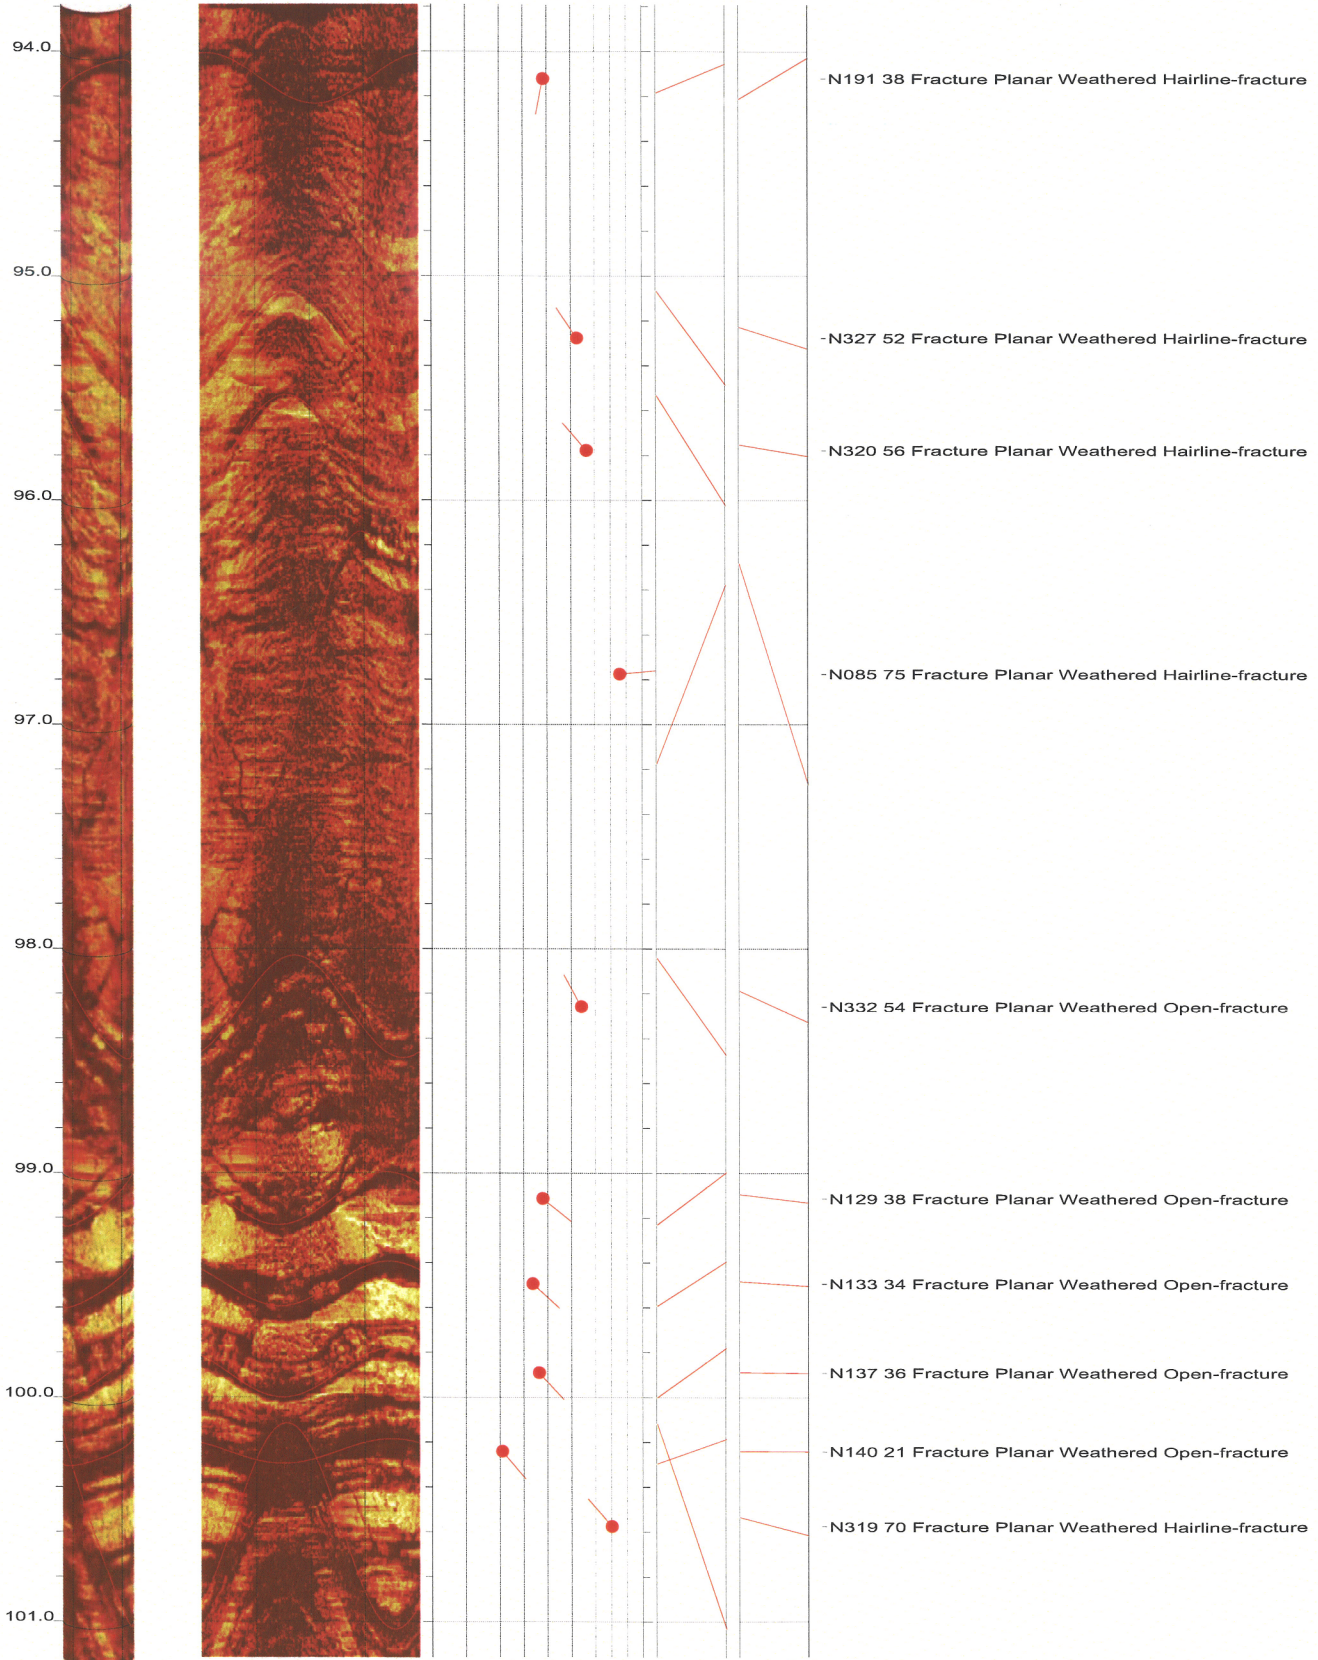

North Anna COL Boring B-907 Acoustic Televiewer Dips Sheet 13 of 22

North Anna COL Boring B-907 Acoustic Televiewer Dips Sheet 14 of 22

North Anna COL Boring B-907 Acoustic Televiewer Dips Sheet 15 of 22

North Anna COL Boring B-907 Acoustic Televiewer Dips Sheet 16 of 22