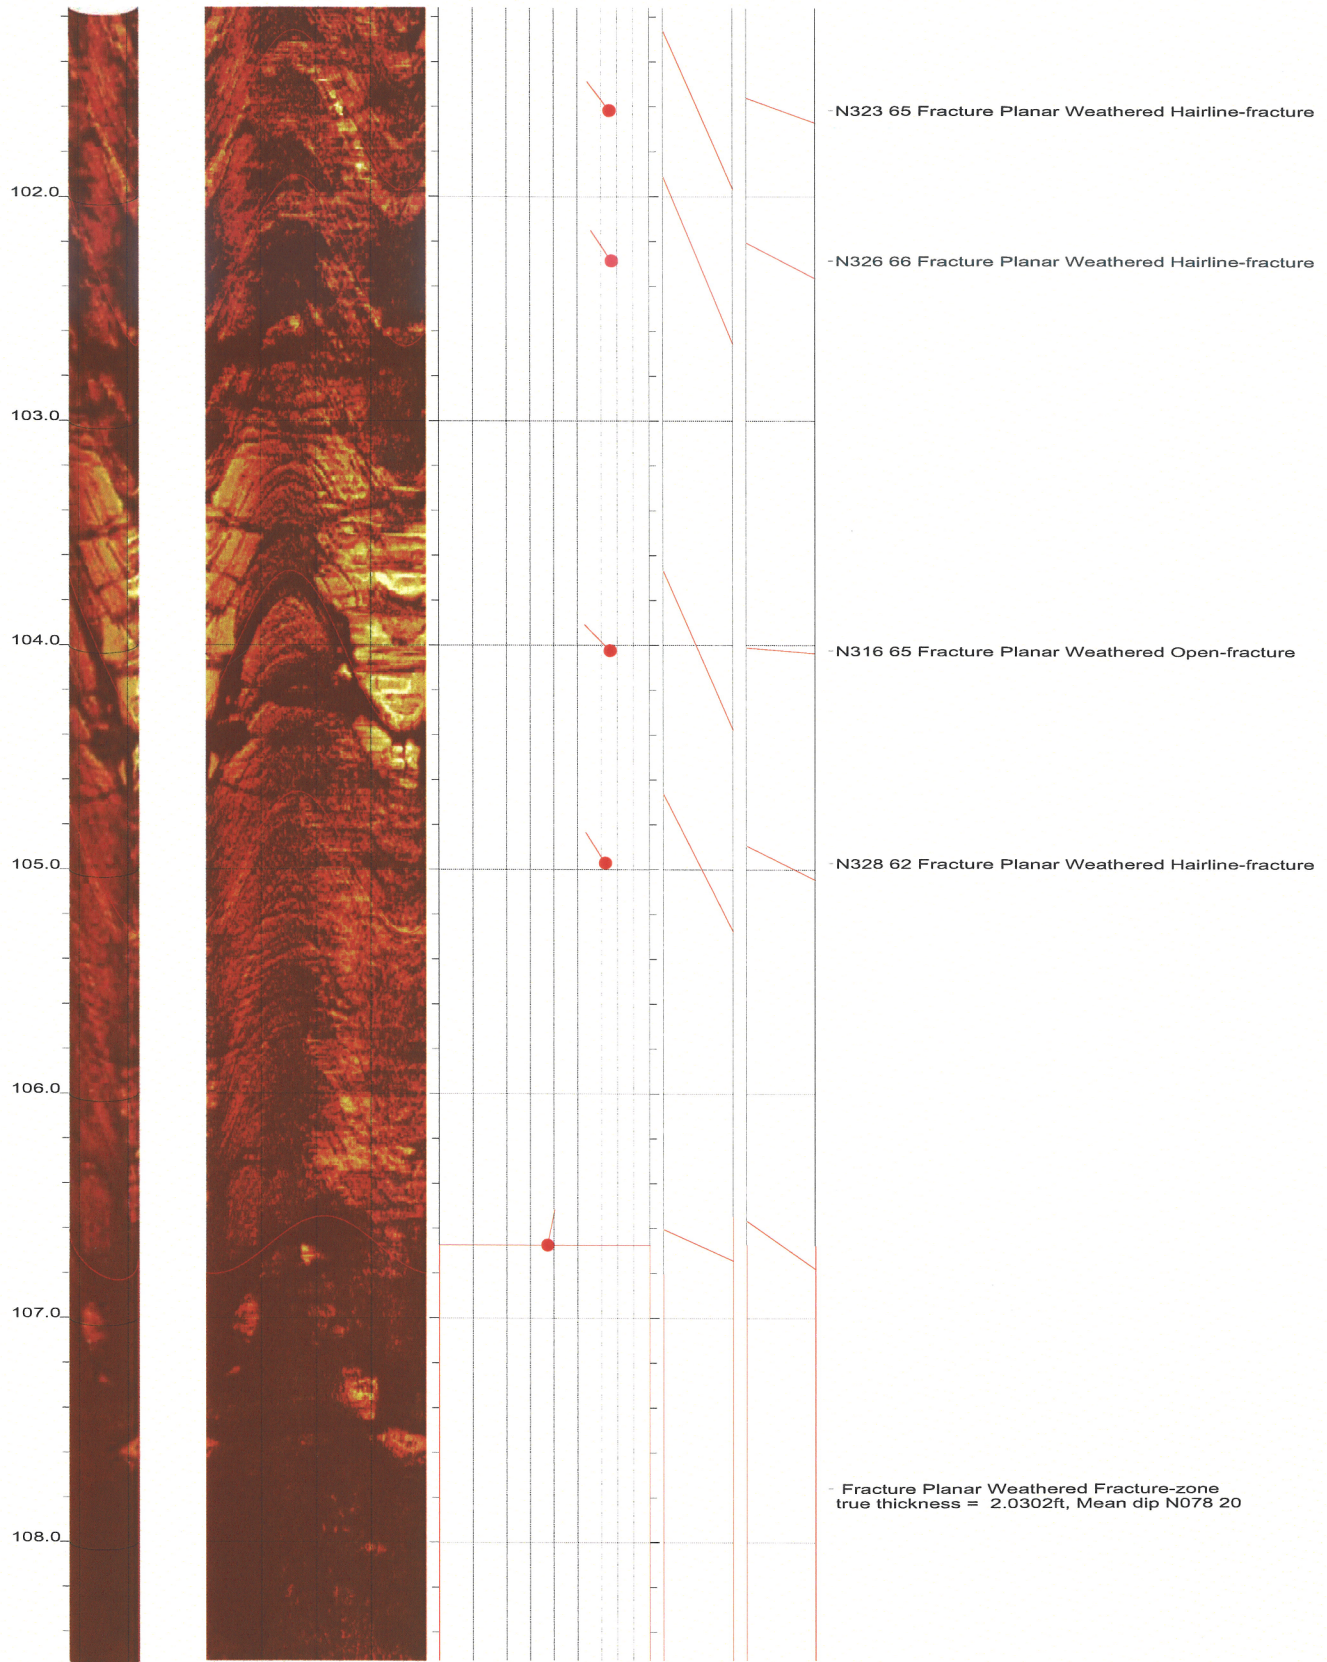

North Anna COL Boring B-907 Acoustic Televiewer Dips Sheet 13 of 22

North Anna COL Boring B-907 Acoustic Televiewer Dips Sheet 14 of 22

North Anna COL Boring B-907 Acoustic Televiewer Dips Sheet 15 of 22

North Anna COL Boring B-907 Acoustic Televiewer Dips Sheet 16 of 22