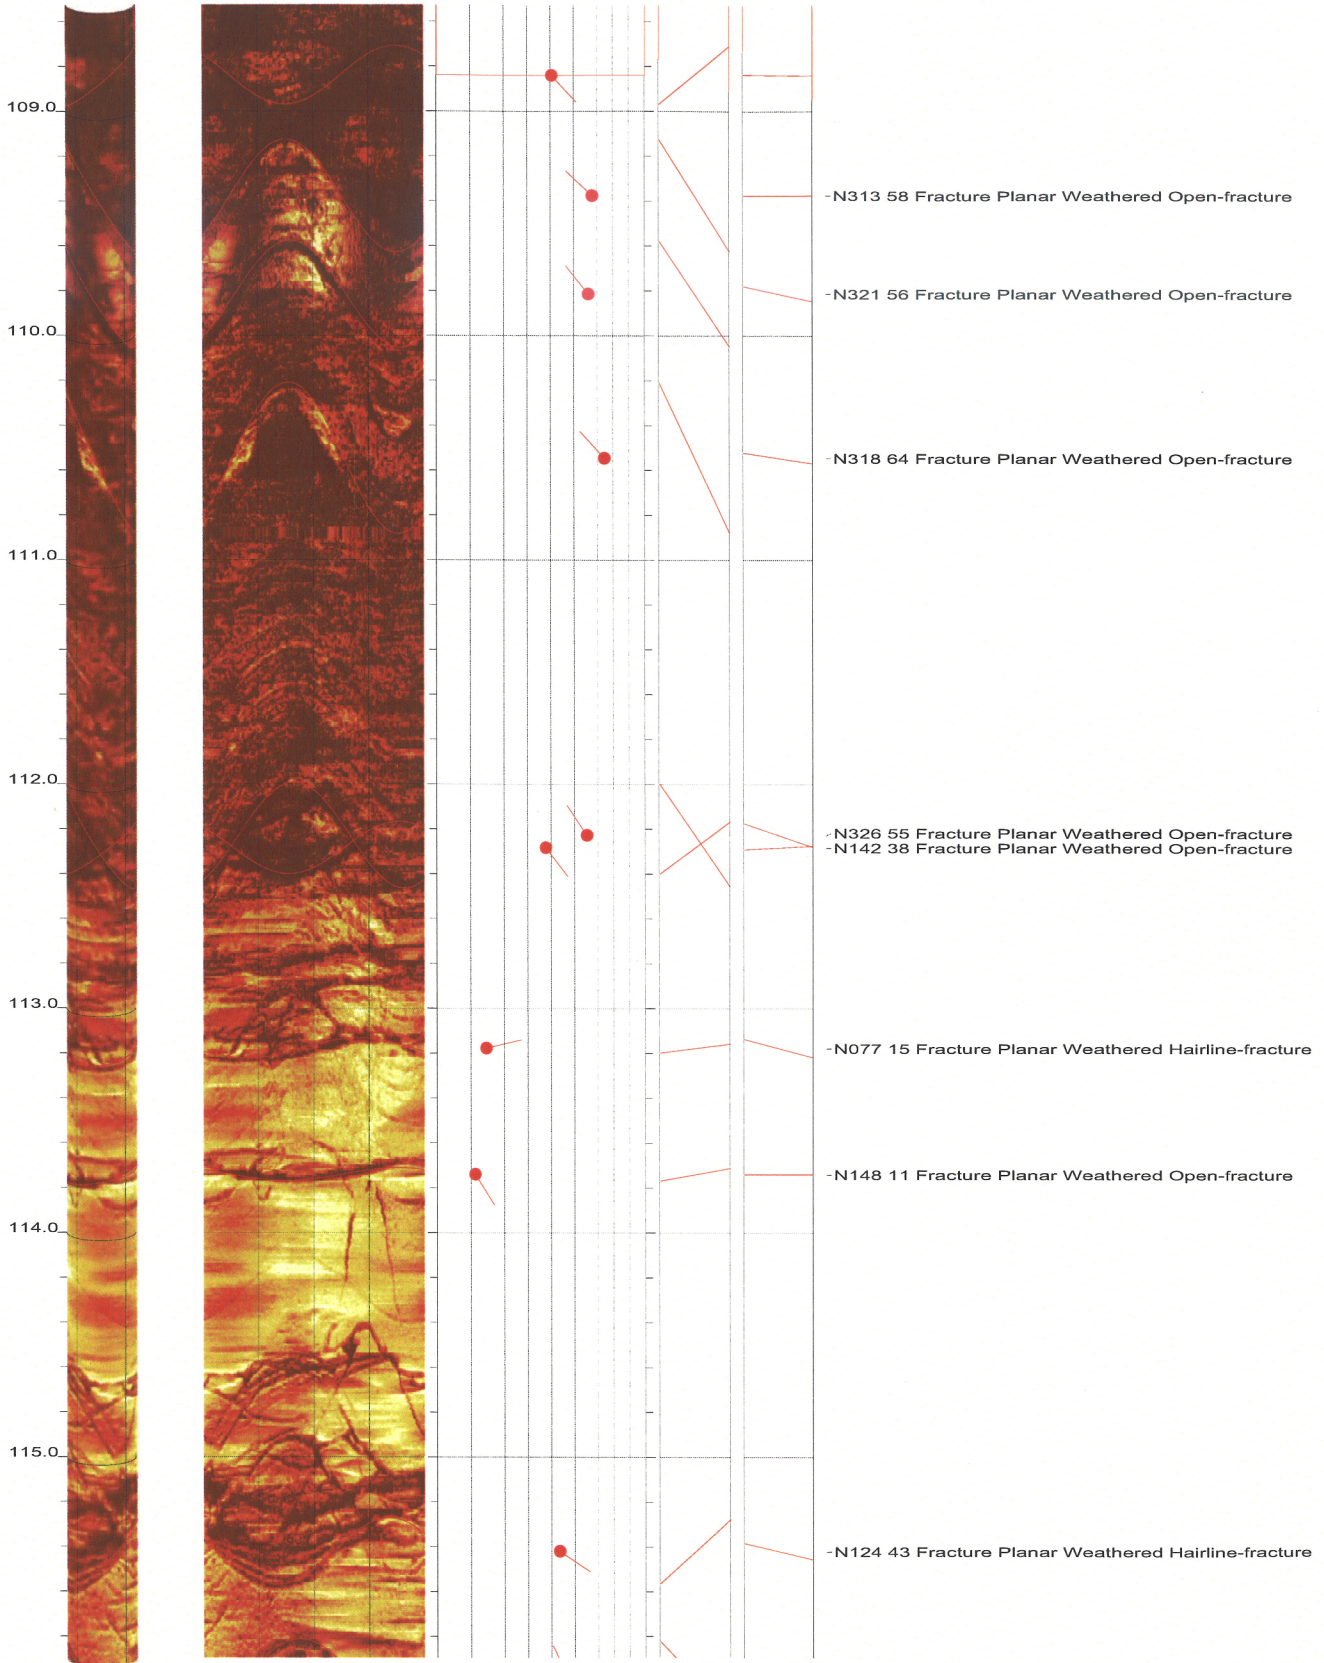

North Anna COL Boring B-907 Acoustic Televiewer Dips Sheet 13 of 22

North Anna COL Boring B-907 Acoustic Televiewer Dips Sheet 14 of 22

North Anna COL Boring B-907 Acoustic Televiewer Dips Sheet 15 of 22

North Anna COL Boring B-907 Acoustic Televiewer Dips Sheet 16 of 22