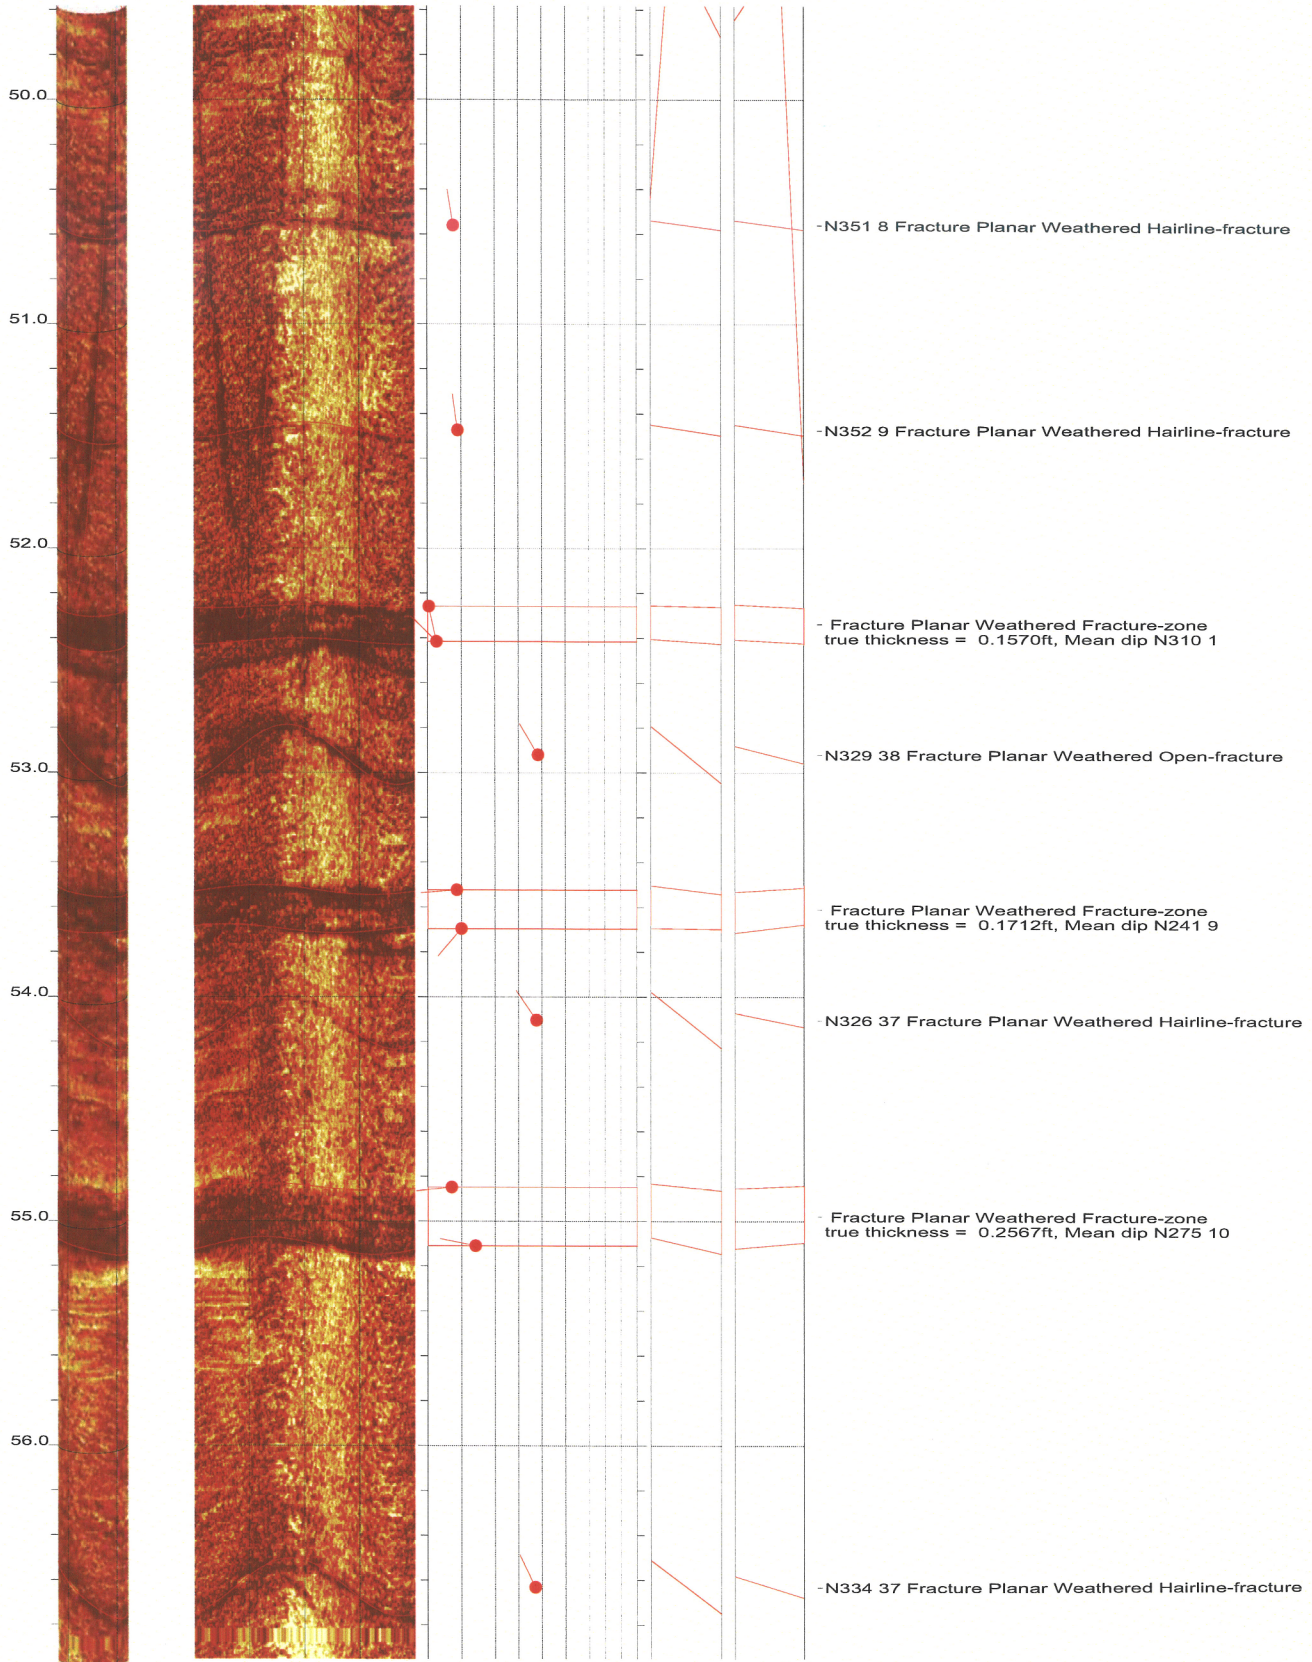

North Anna COL Boring B-907 Acoustic Televiewer Dips Sheet 5 of 22

North Anna COL Boring B-907 Acoustic Televiewer Dips Sheet 6 of 22

North Anna COL Boring B-907 Acoustic Televiewer Dips Sheet 7 of 22

North Anna COL Boring B-907 Acoustic Televiewer Dips Sheet 8 of 22