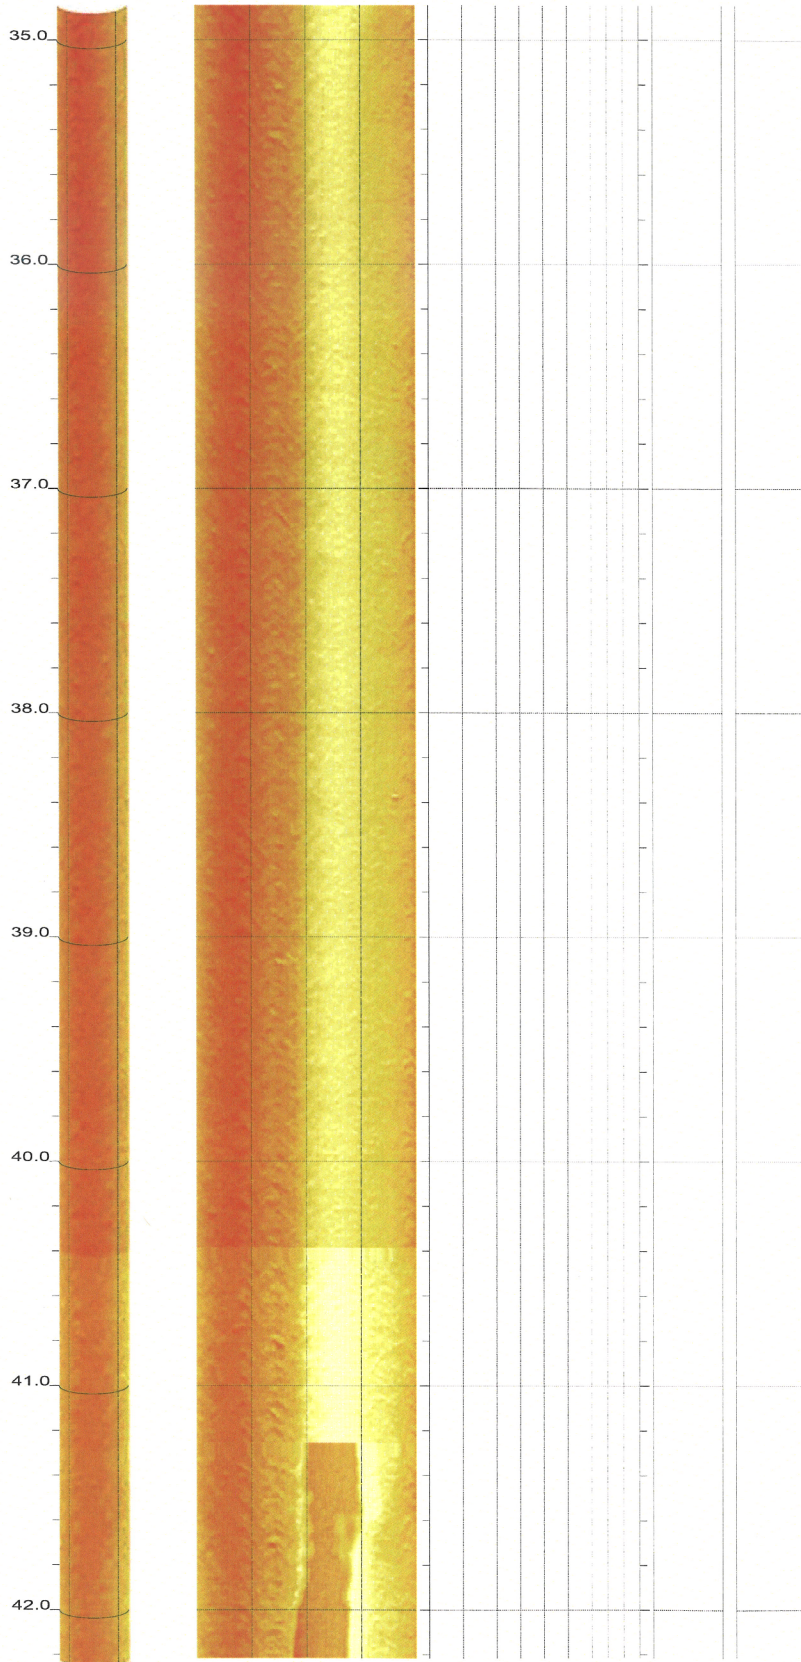

North Anna COL Boring B-907 Acoustic Televiewer Dips Sheet 5 of 22

North Anna COL Boring B-907 Acoustic Televiewer Dips Sheet 6 of 22

North Anna COL Boring B-907 Acoustic Televiewer Dips Sheet 7 of 22

North Anna COL Boring B-907 Acoustic Televiewer Dips Sheet 8 of 22