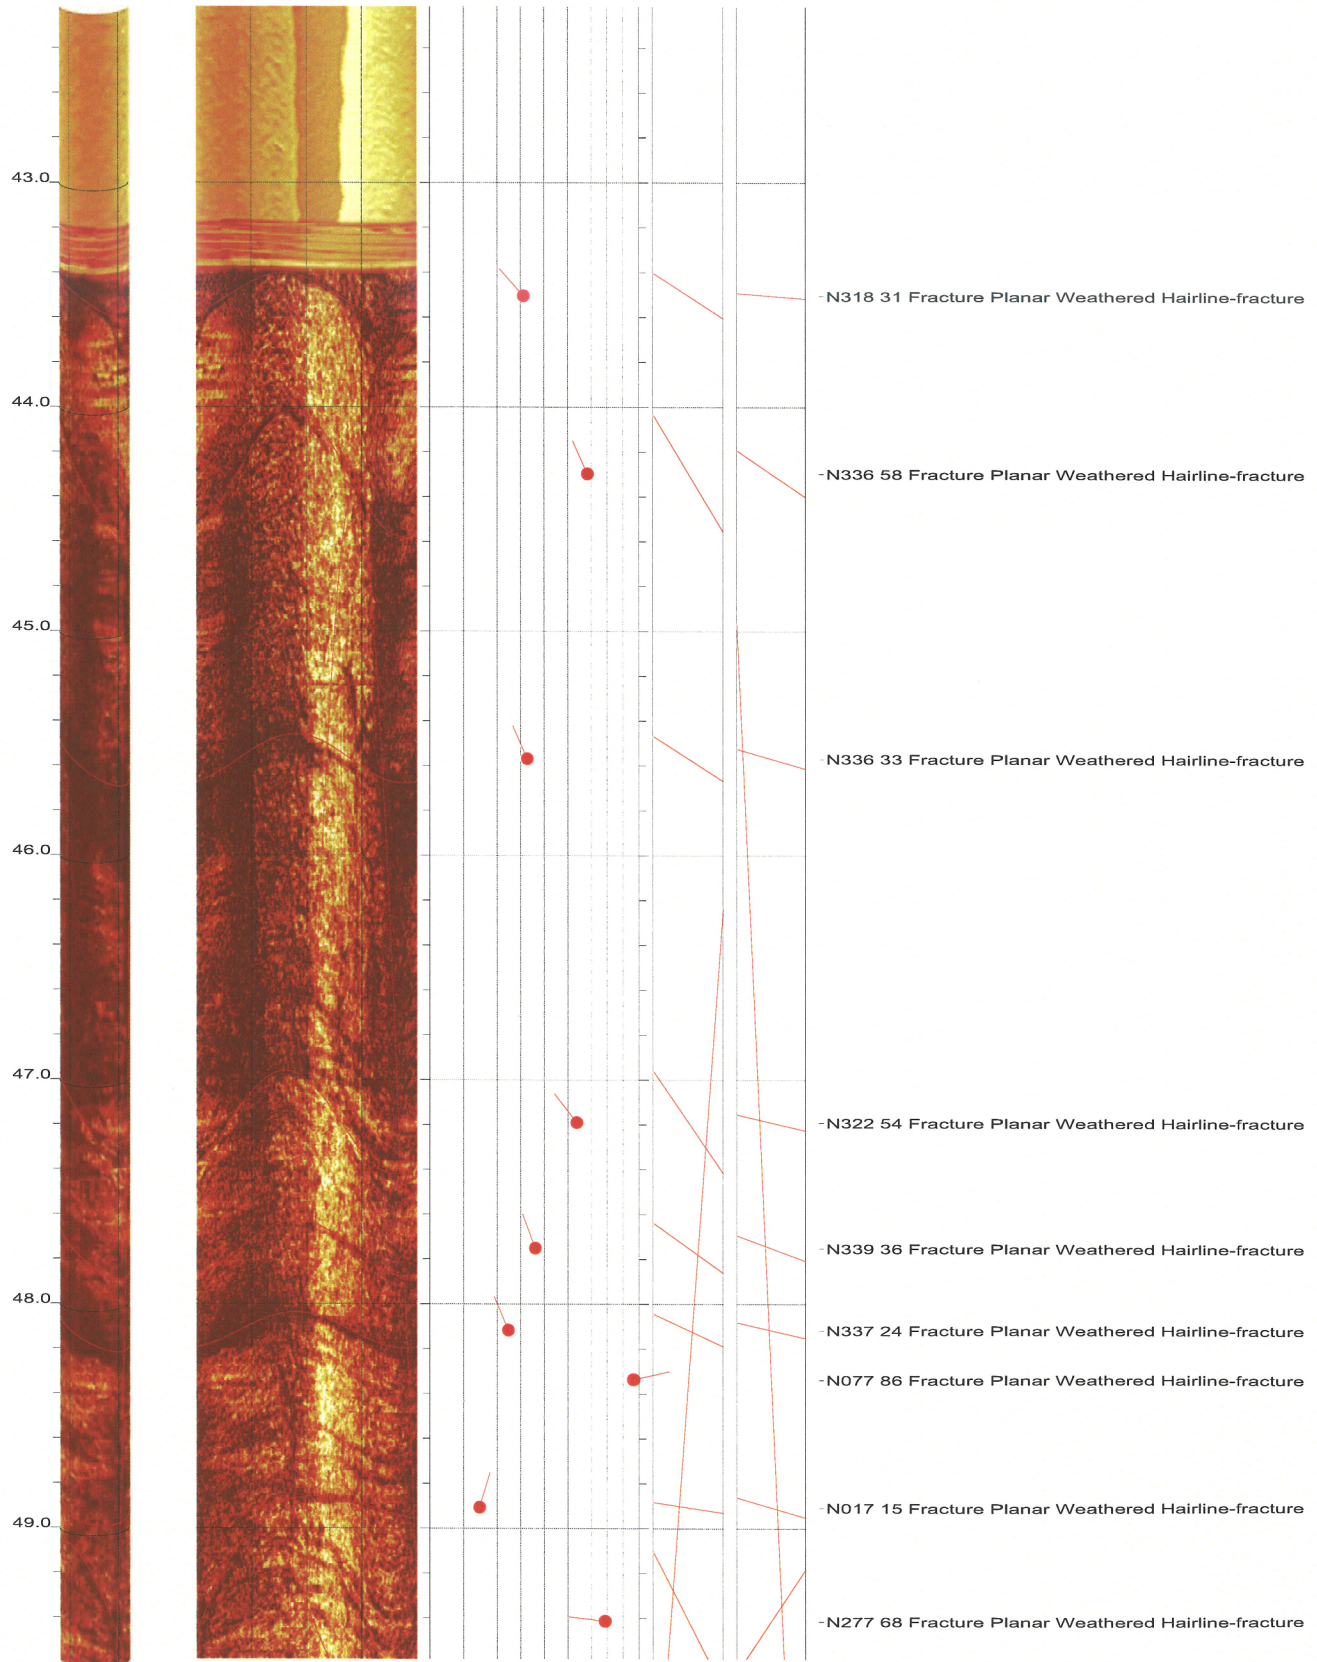

North Anna COL Boring B-907 Acoustic Televiewer Dips Sheet 5 of 22

North Anna COL Boring B-907 Acoustic Televiewer Dips Sheet 6 of 22

North Anna COL Boring B-907 Acoustic Televiewer Dips Sheet 7 of 22

North Anna COL Boring B-907 Acoustic Televiewer Dips Sheet 8 of 22