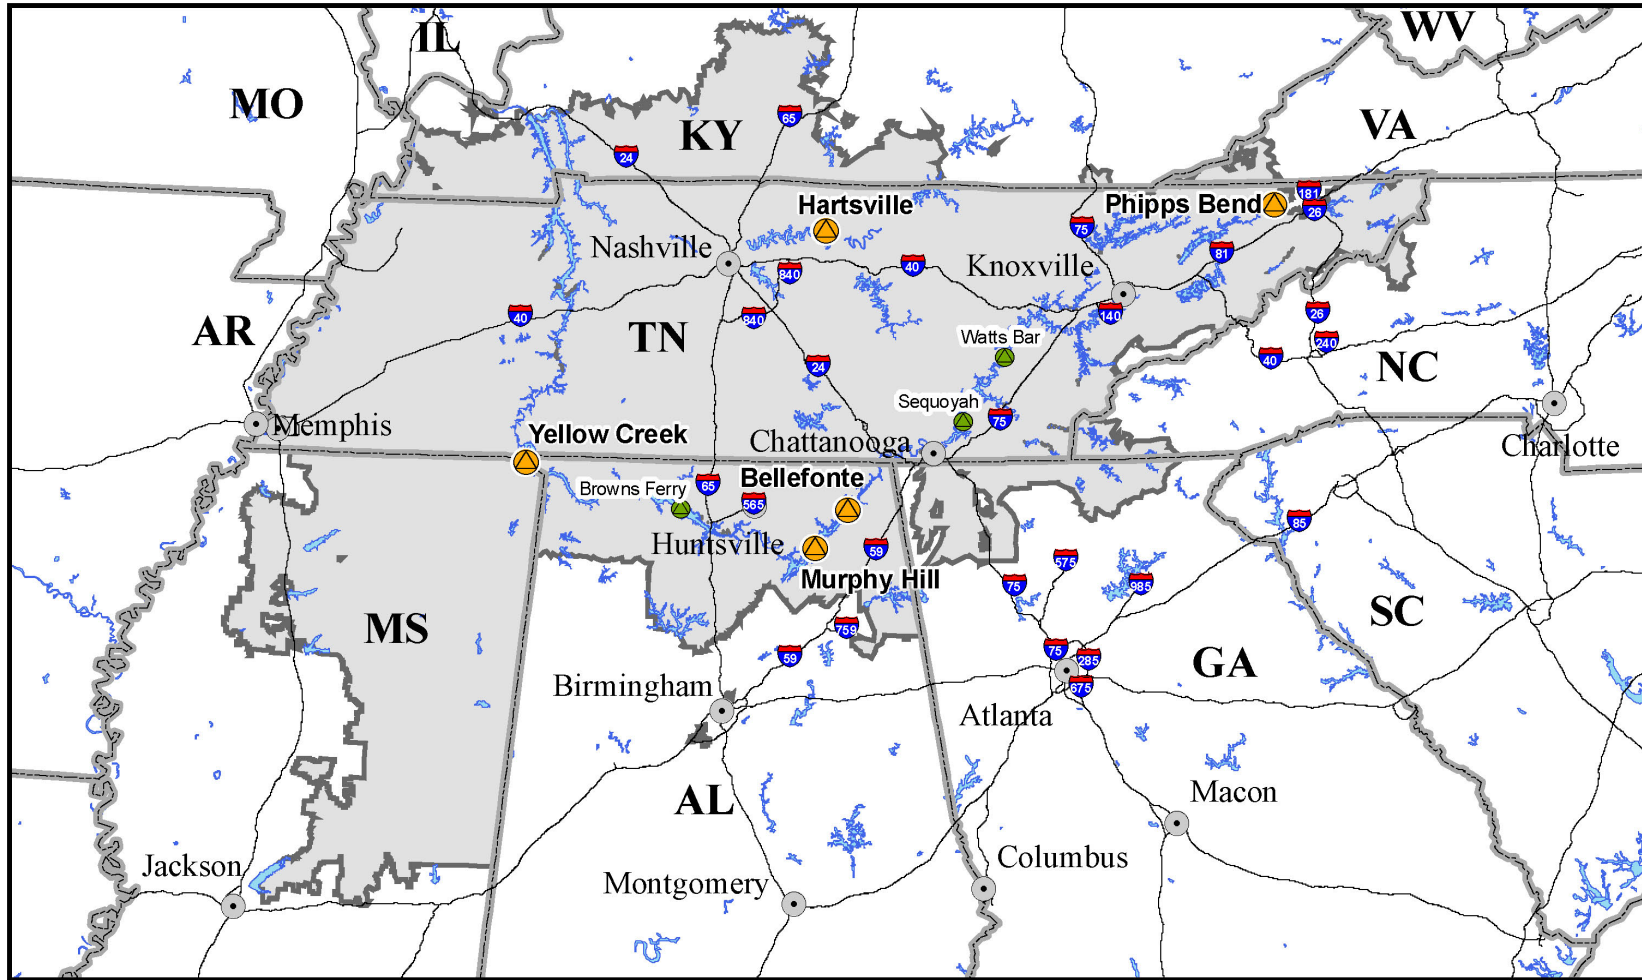

Bellefonte Nuclear Plant, Units 3 & 4
COL Application
Part 3, Environmental Report

Alternative Site Locations

-  Candidate Nuclear Sites
-  TVA Existing Nuclear Plants
-  TVA Power Service Area

FIGURE 9.3-1
TVA Candidate Sites