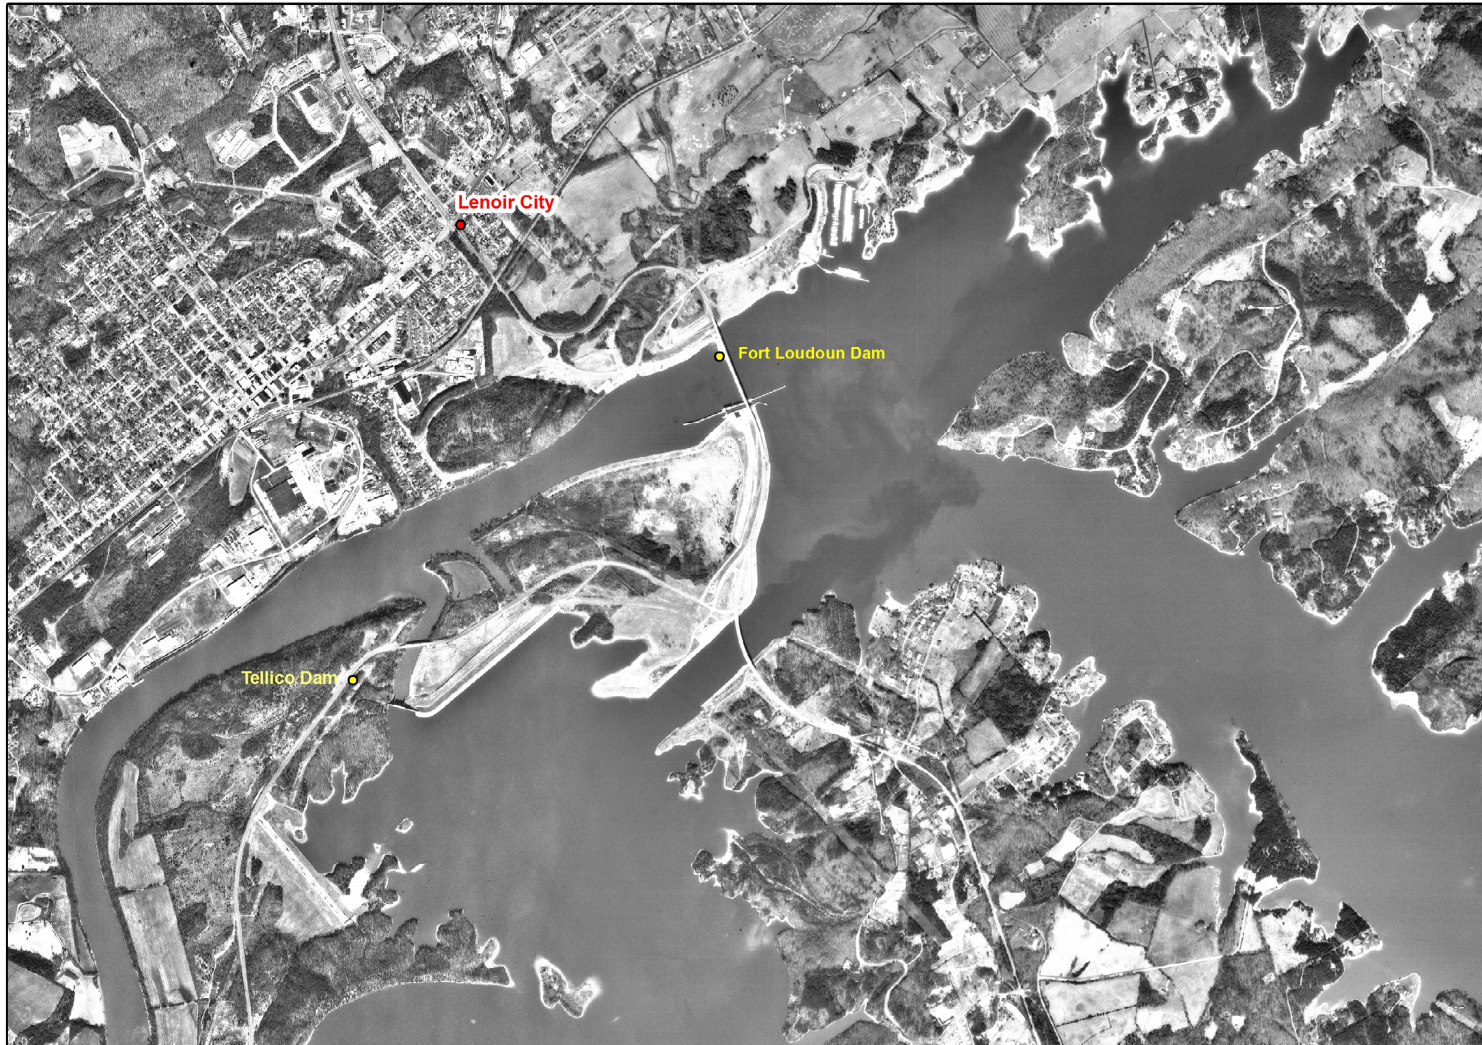

Bellefonte Nuclear Plant, Units 3 & 4  
COL Application  
Part 3, Environmental Report

**Legend**

- Dams
- City

Source: USDA NRCS, Geospatial Data Gateway, <http://datagateway.nrcs.usda.gov/>

**FIGURE 2.3-18**  
**TVA Tellico and Fort Loudoun Dams, Little Tennessee and Tennessee Rivers**