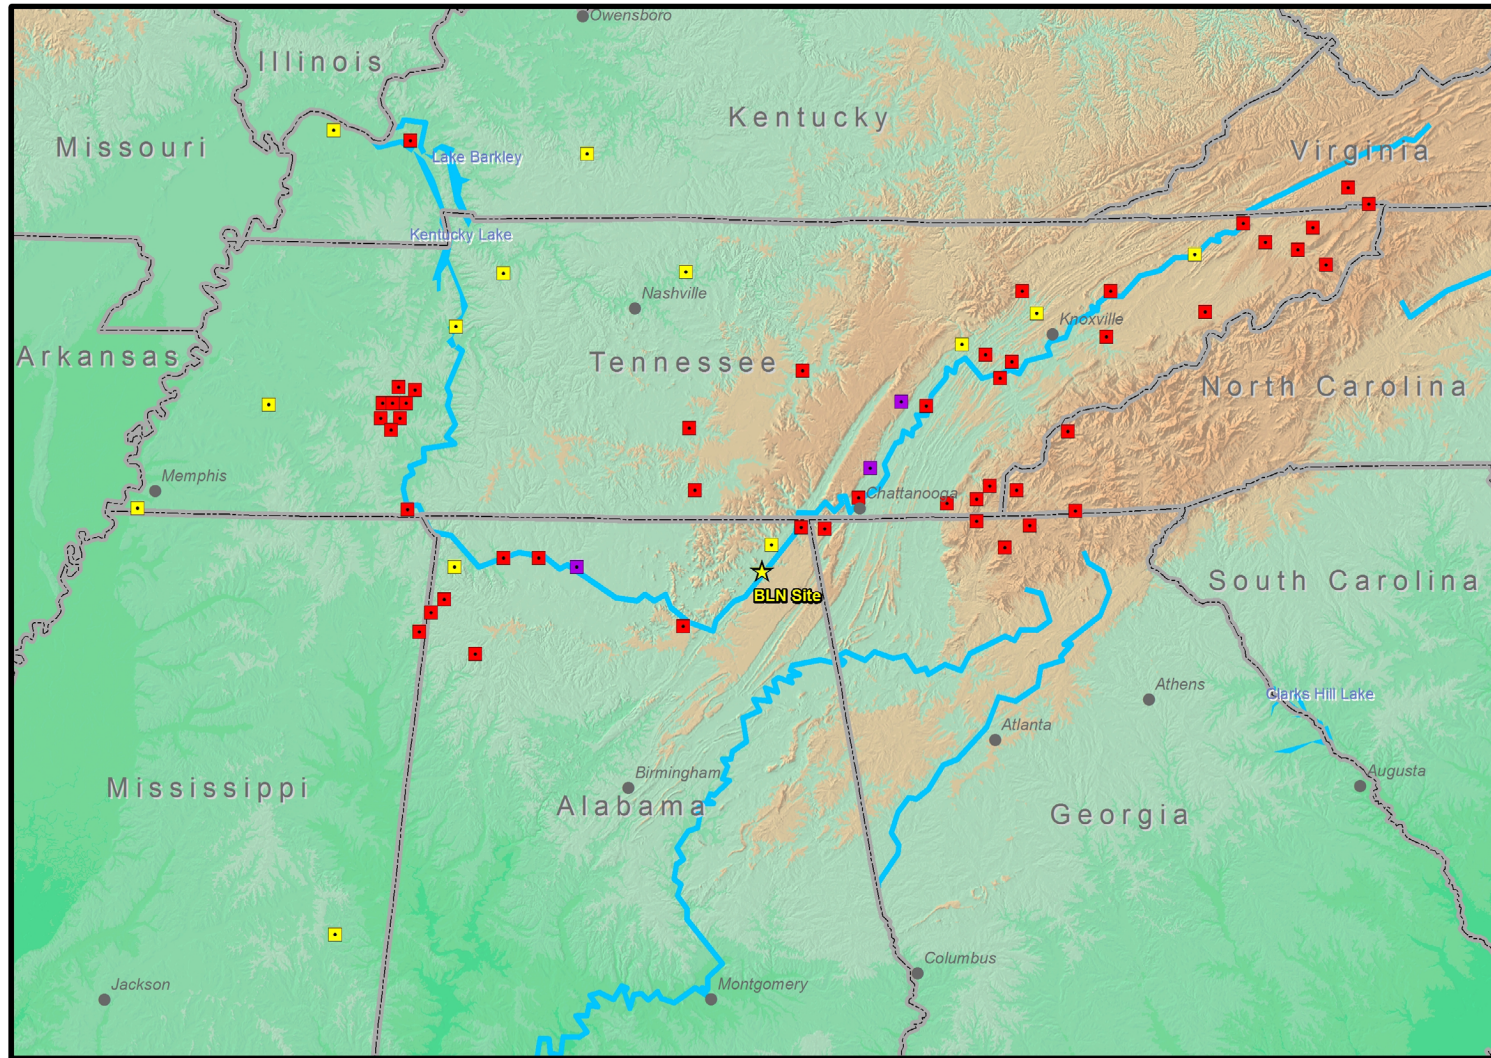

Bellefonte Nuclear Plant, Units 3 & 4
 COL Application
 Part 3, Environmental Report

- Legend**
- Fossil Plants
 - Nuclear Plants
 - Dams
 - ★ BLN Site
 - Major Cities
 - Rivers
 - States
- Small TVA dams at John Sevier and Doakes Creek do not appear on this map.

Source: USGS Color Shaded Relief Map of the Conterminous United States, January, 1999.

FIGURE 2.3-16
Tennessee River System Dams and Power Plants Map