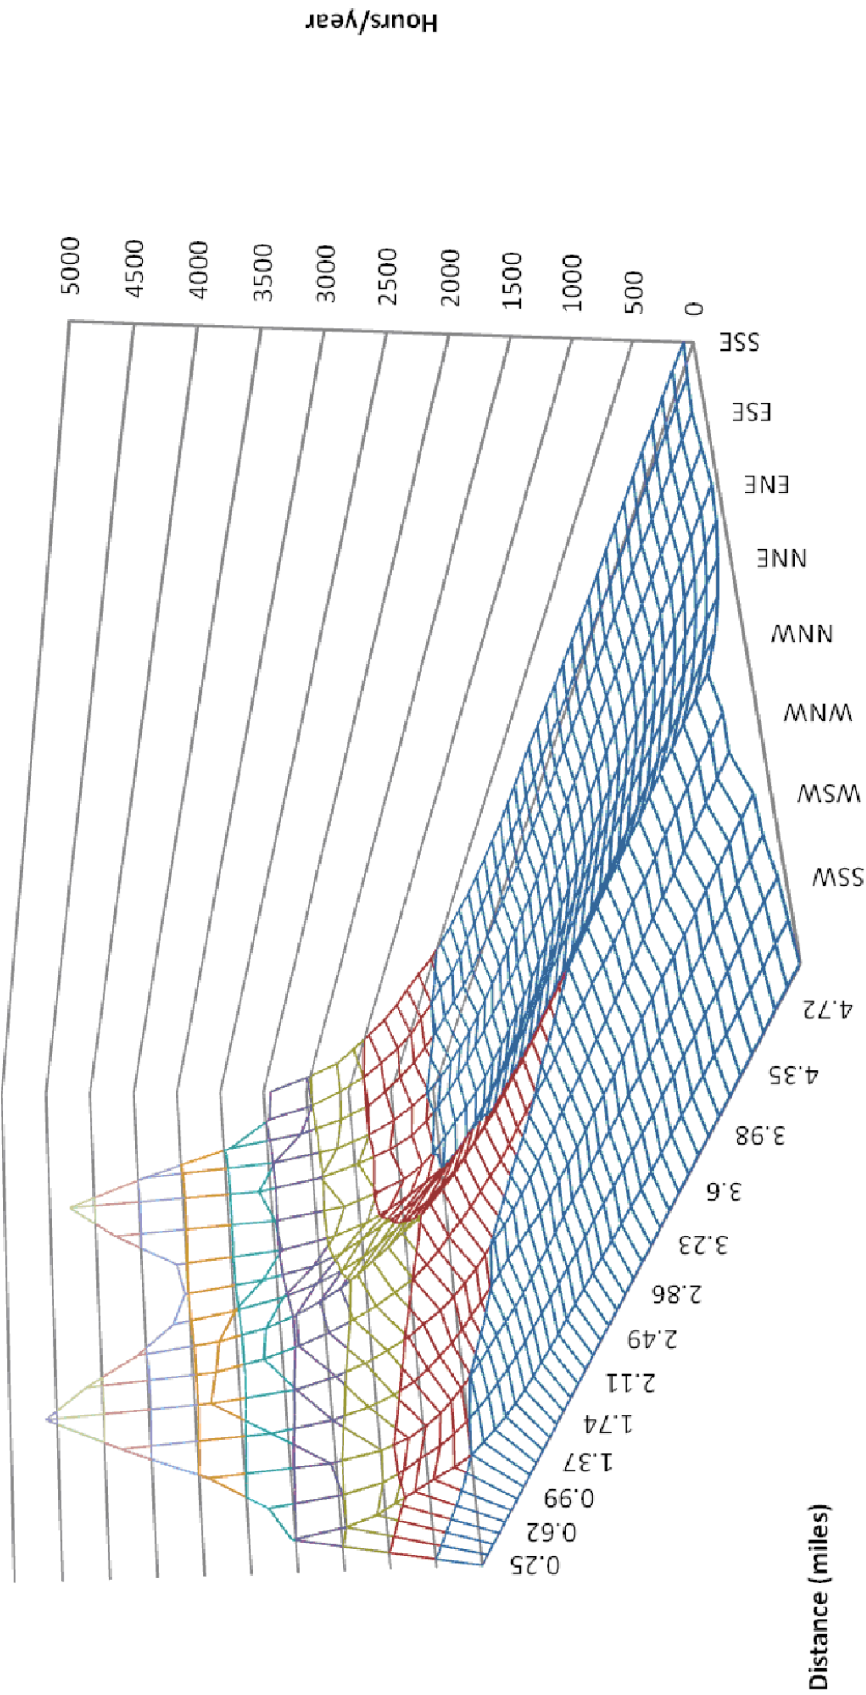

Annual Hours of Plume Shadow

Annual Hours/yr of Plume Shadow. Distances are distances from the tower.