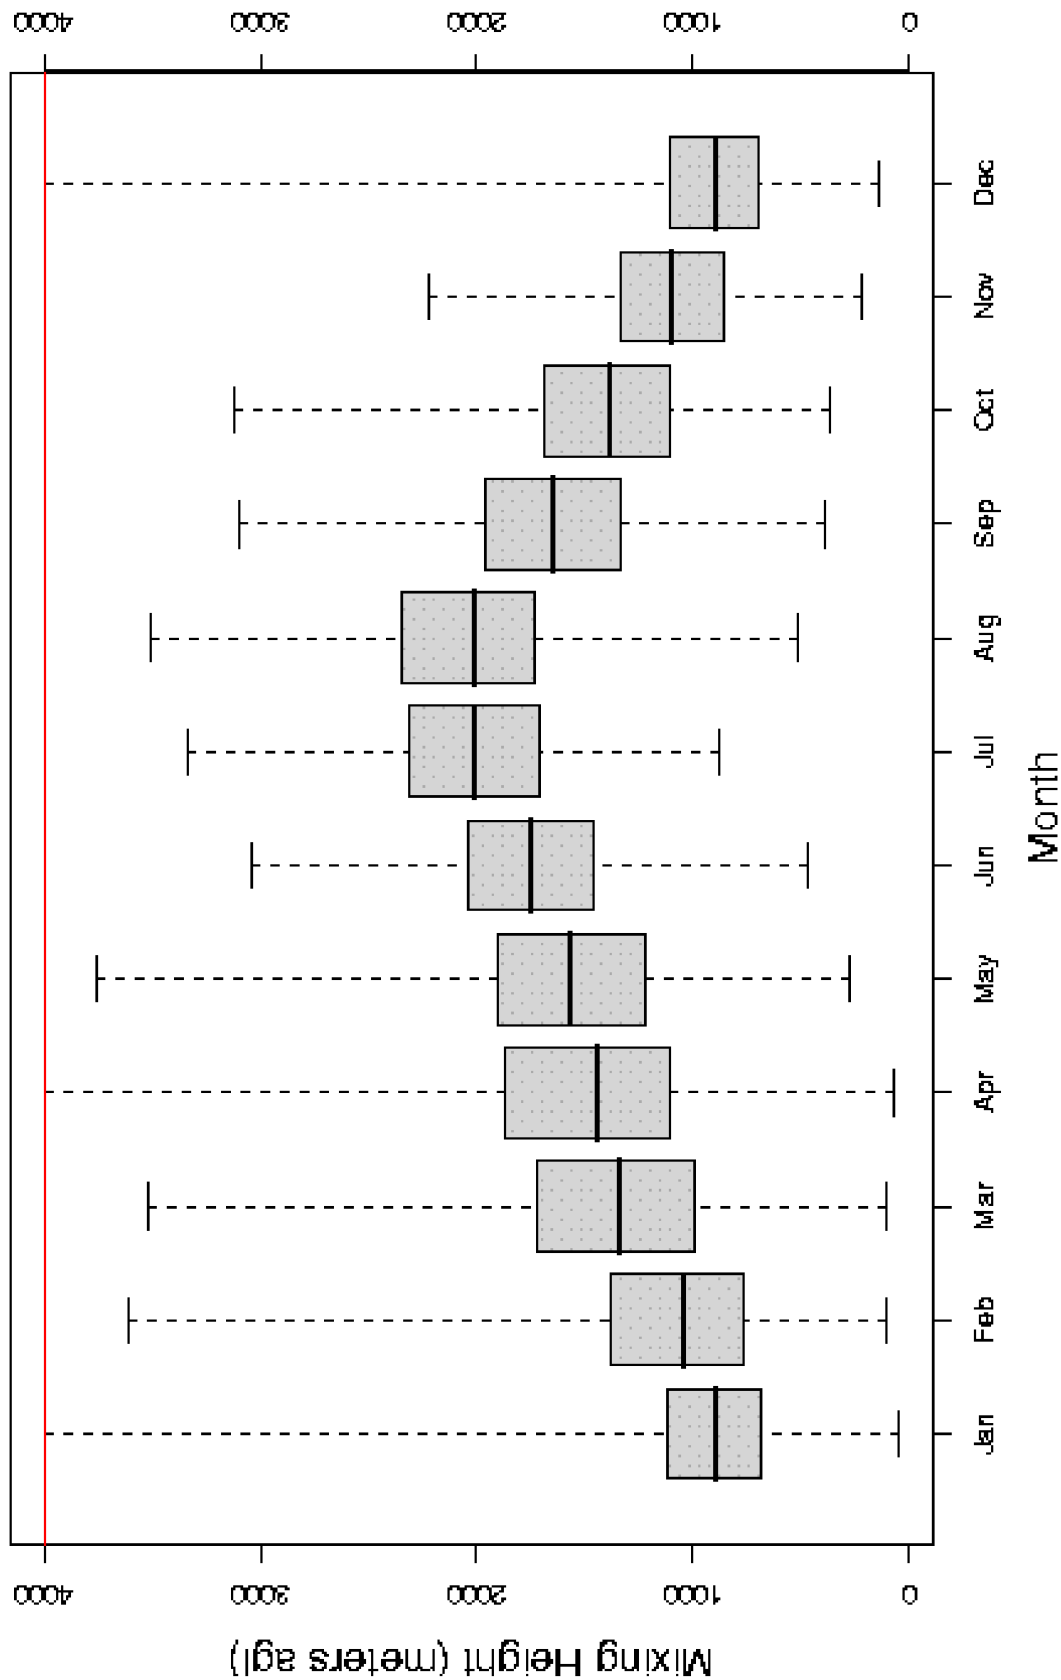

PM – N 32°18.75' W 97°46.25'
Daily Variability by Month

Reference: Ventilation Climate Information System, USDOJ-USDA Joint Fire Science Program.
<http://web.airfire.org/vcis>, accessed 9/10/2007.