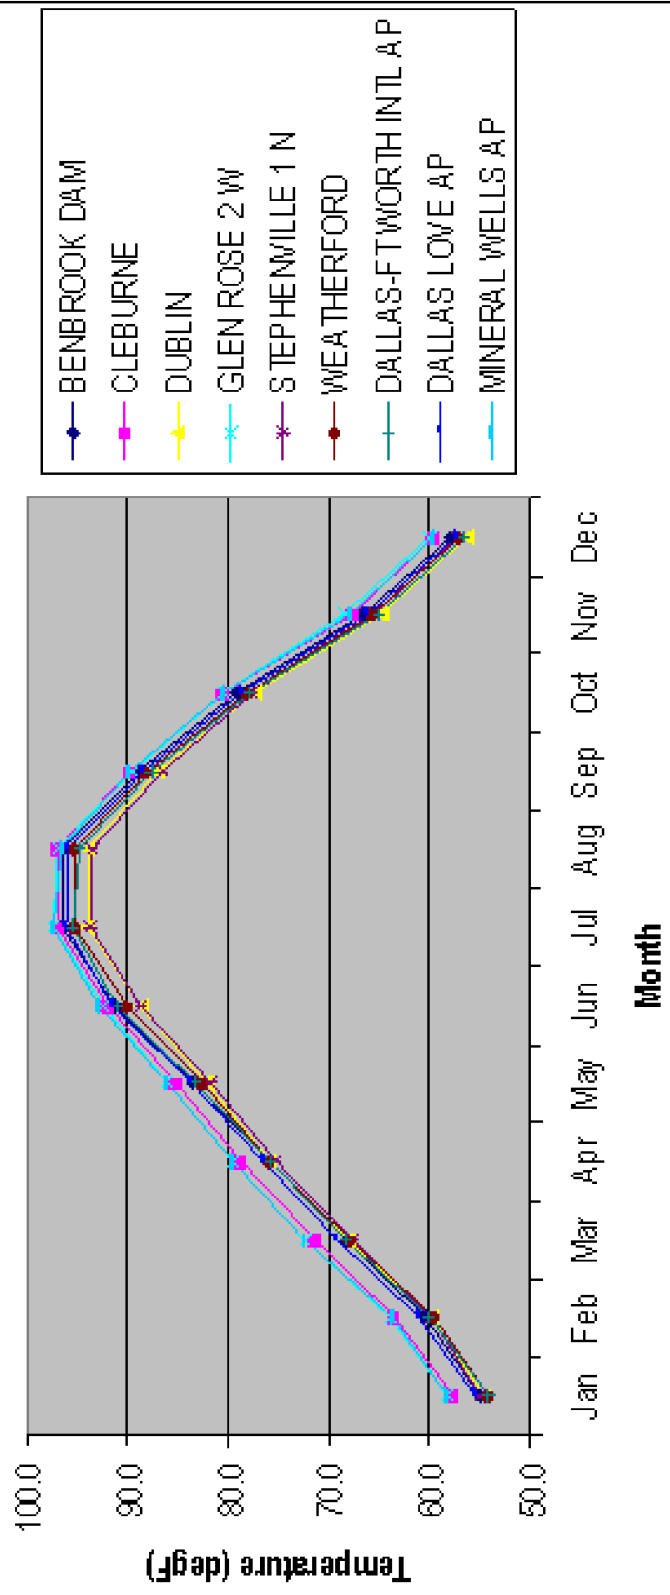

Normal Monthly Maximum Temperature

Reference: NOAA Southern Regional Climate Center administered by the National Climatic Data Center (NCDC).
<http://www.srcc.lsu.edu/southernClimate/atlas/images/TXtavg.html>, accessed 12/5/2007.