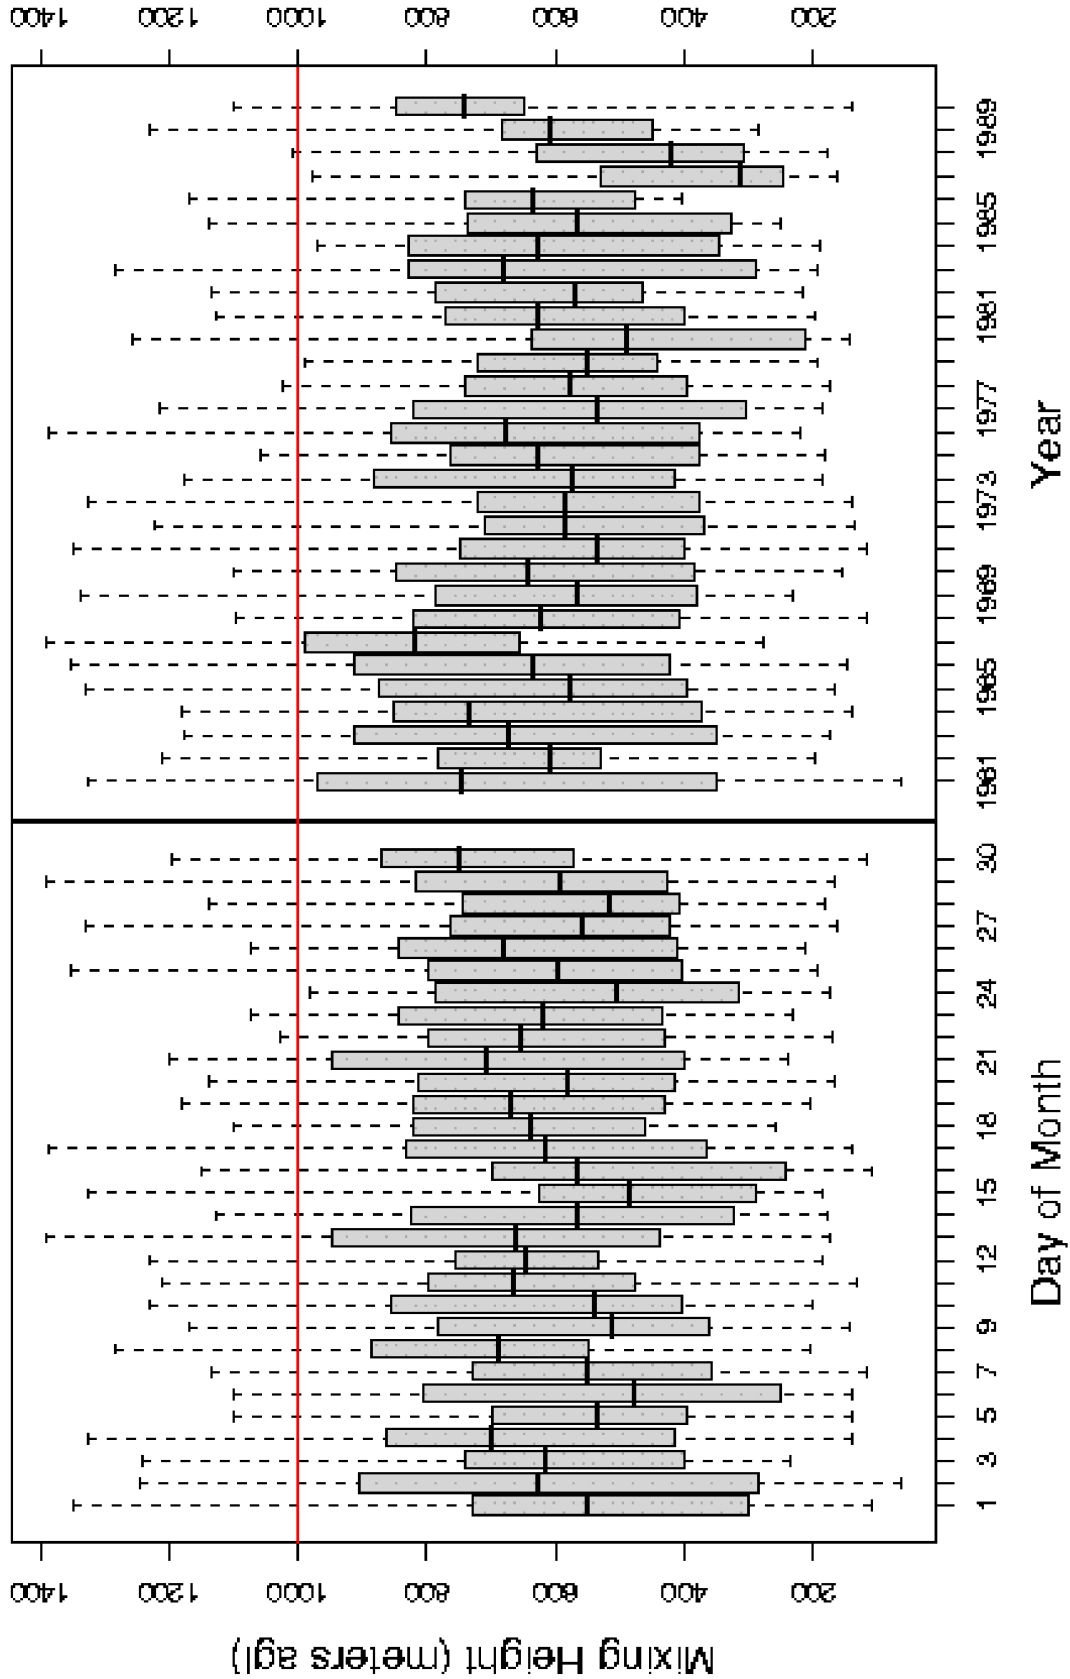

Apr, AM – N 32°18.75' W 97°46.25'

Daily Variability

Annual Variability

Reference: Ventilation Climate Information System, USDO-I-USDA Joint Fire Science Program.
<http://web.airfire.org/vcis>, accessed 9/10/2007.