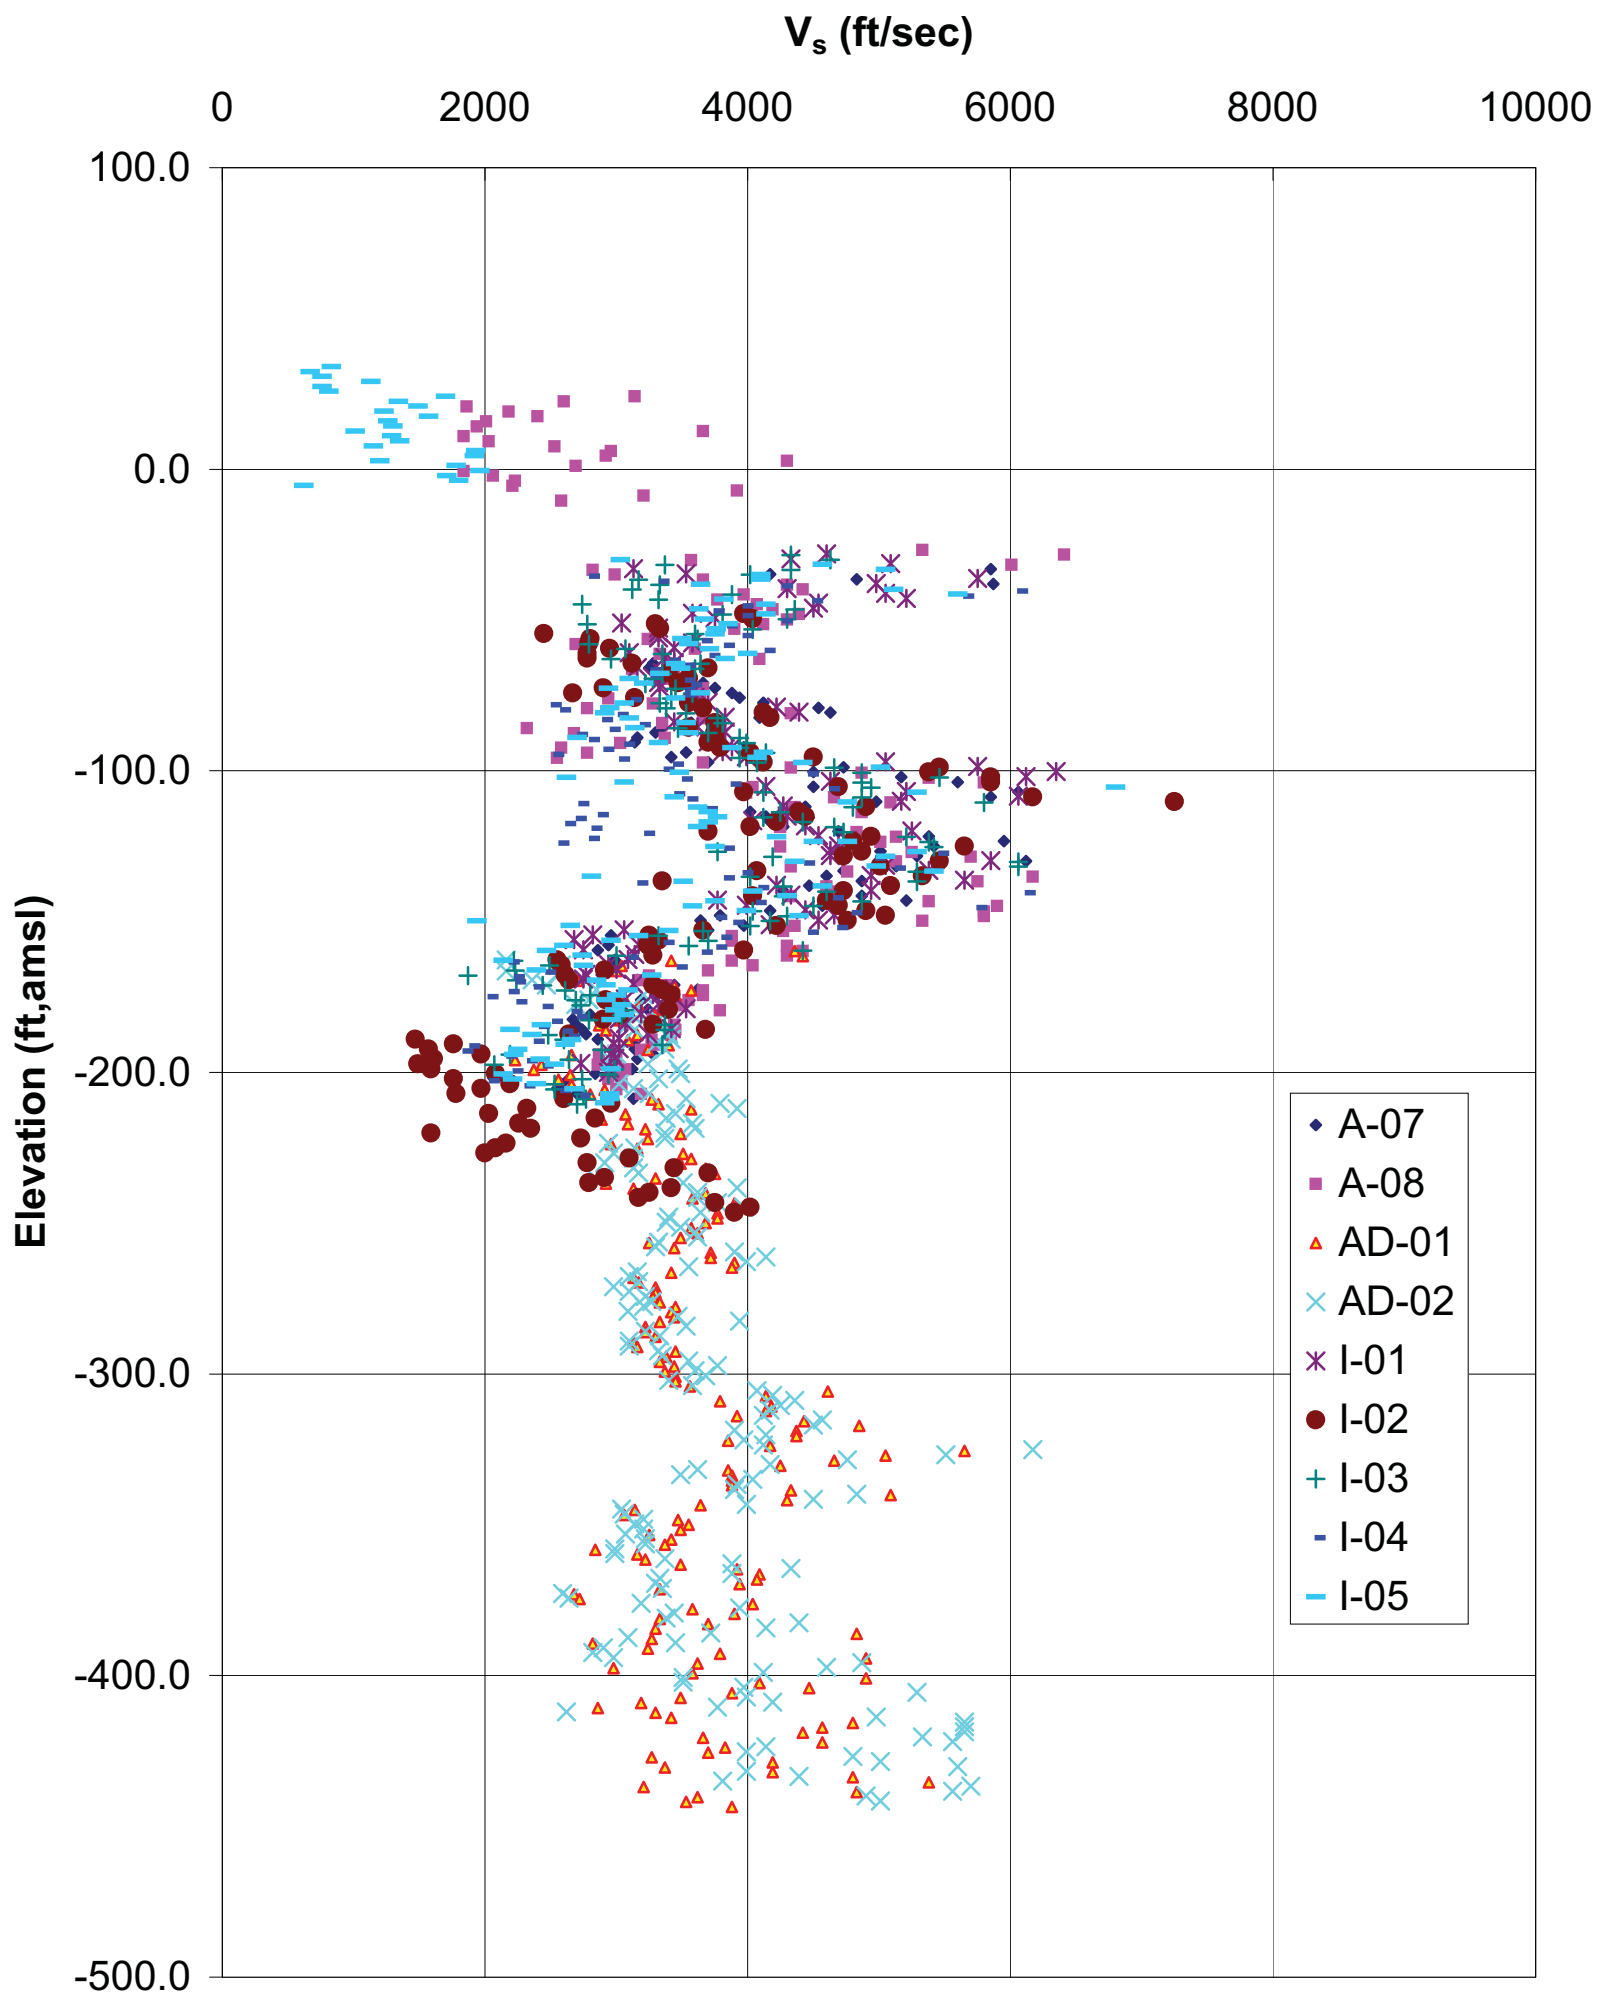

### Suspension Logging $V_s$ Profiles at LNP 2

Progress Energy Florida  
Levy Nuclear Plant  
Units 1 and 2  
Part 2, Final Safety Analysis Report

Suspension Logging  $V_s$  Profiles at LNP 2

FIGURE 2.5.4.4-203