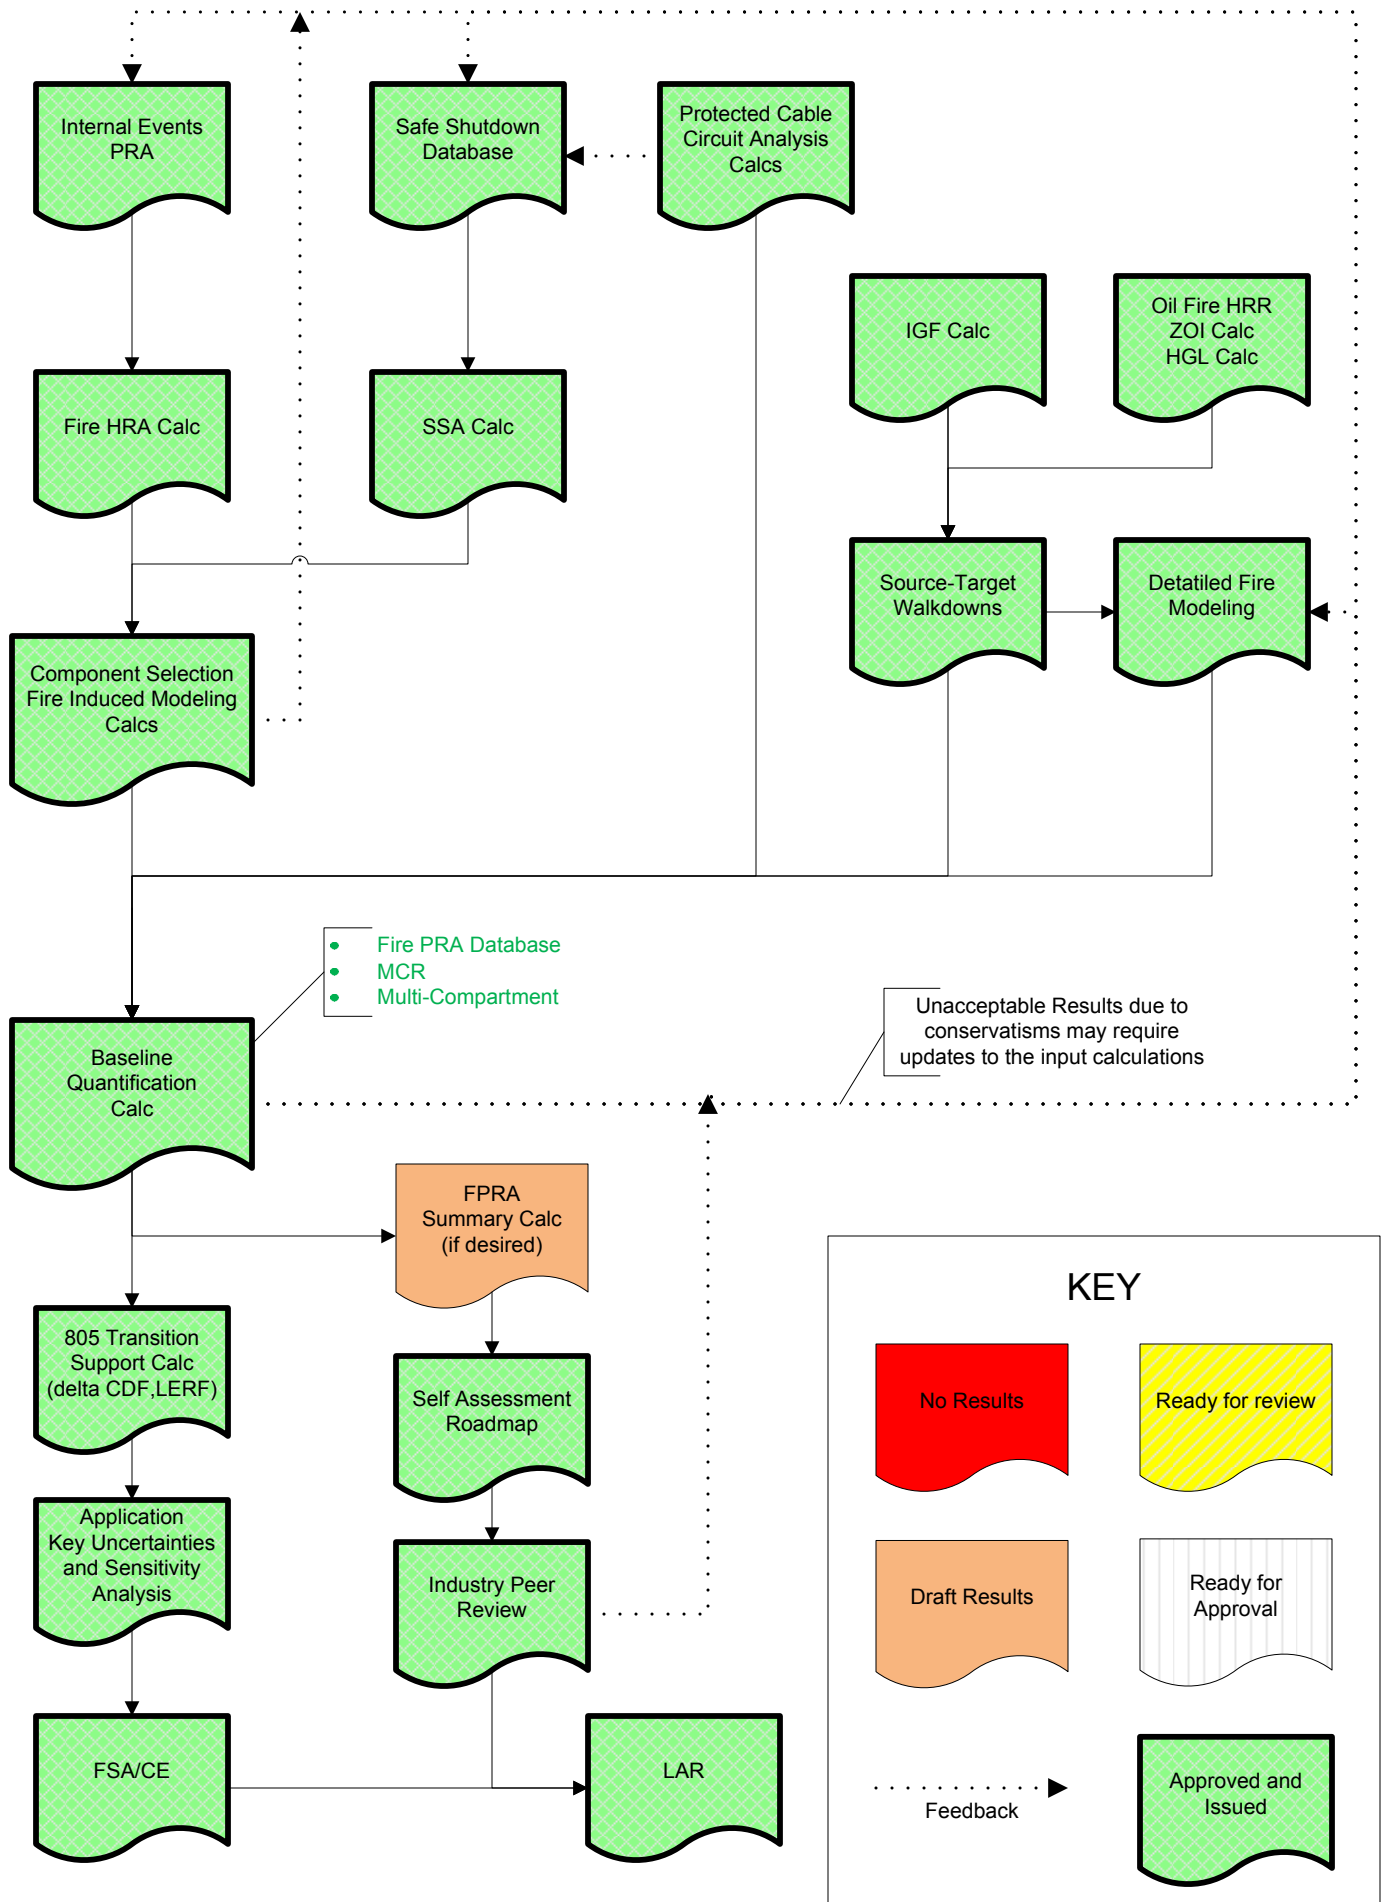

Fire PRA Inputs/Product Status

Progress Energy Fire PRA / Fire Protection Program Interface