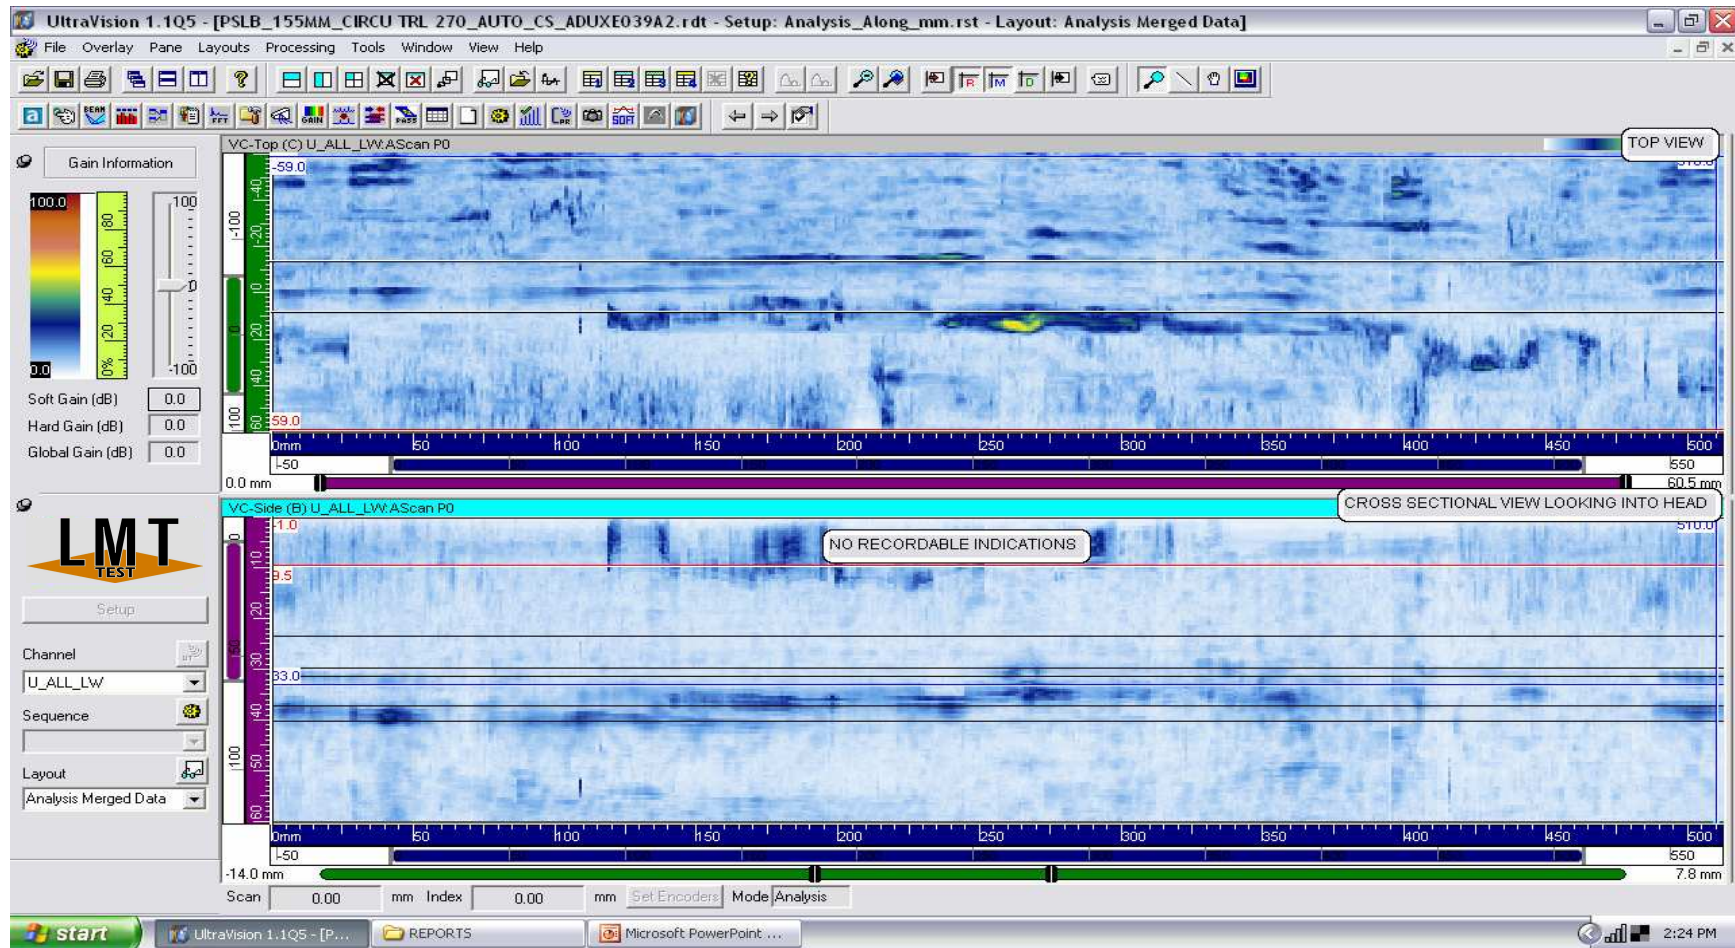

Overview Looking Into Head