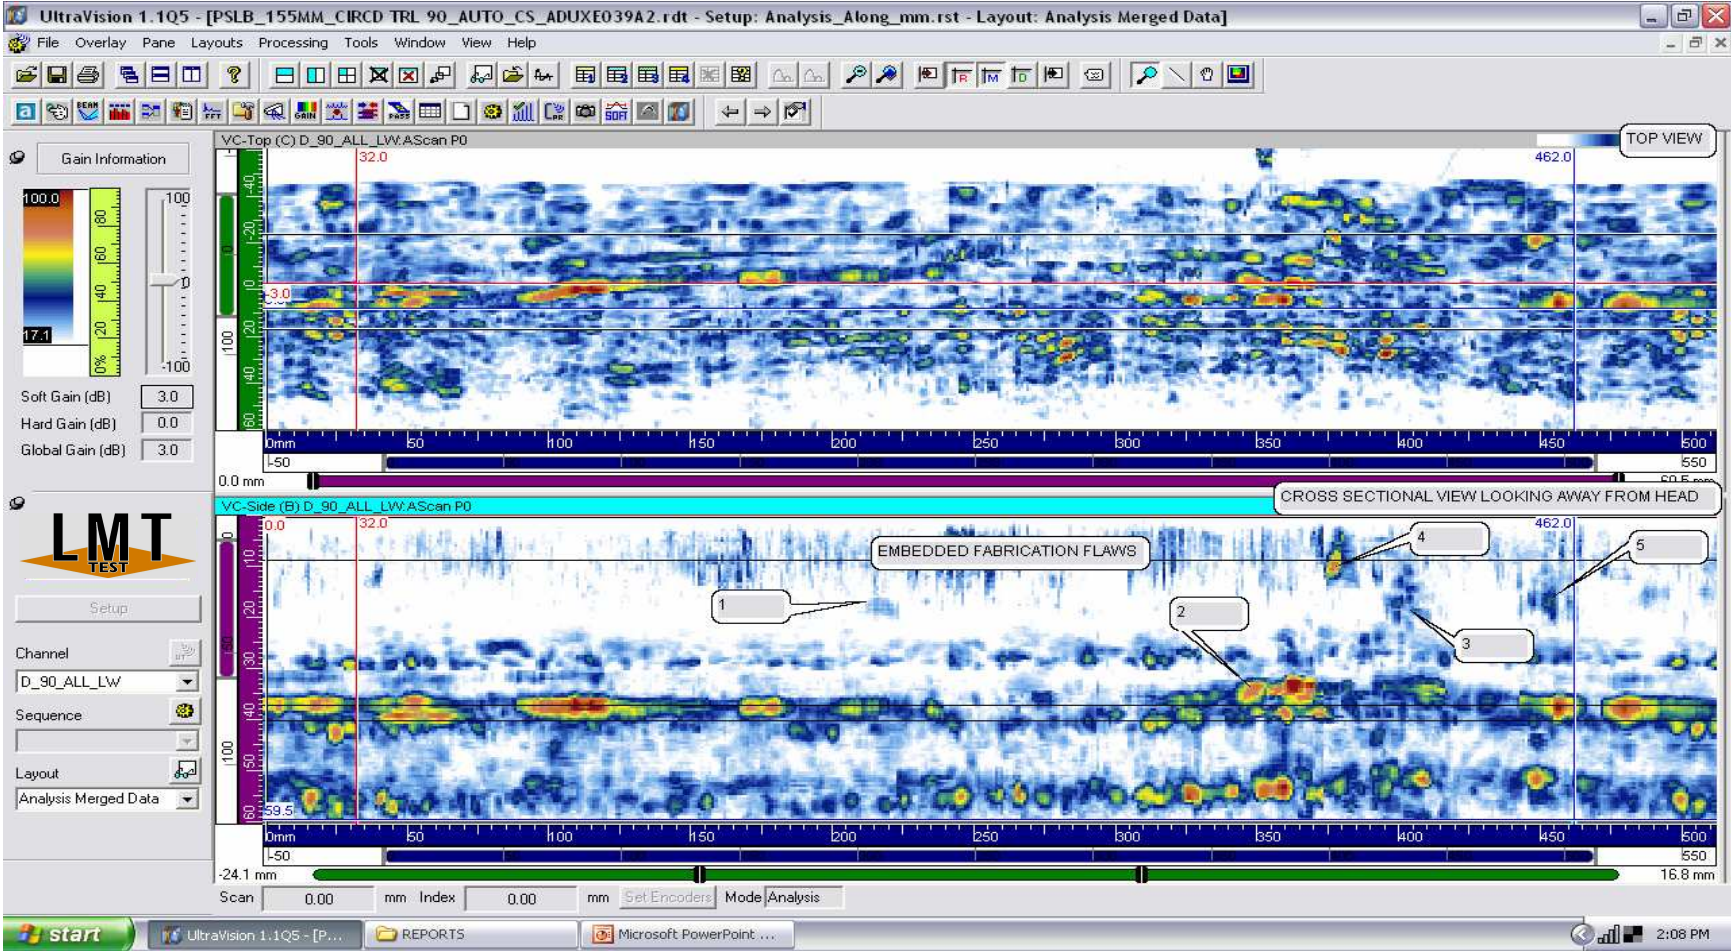

# SAFETY NOZZLE 'B'

# Overview Looking Into Head

# Indication 1 Looking Away from Head

# Indication 2 Looking Away from Head