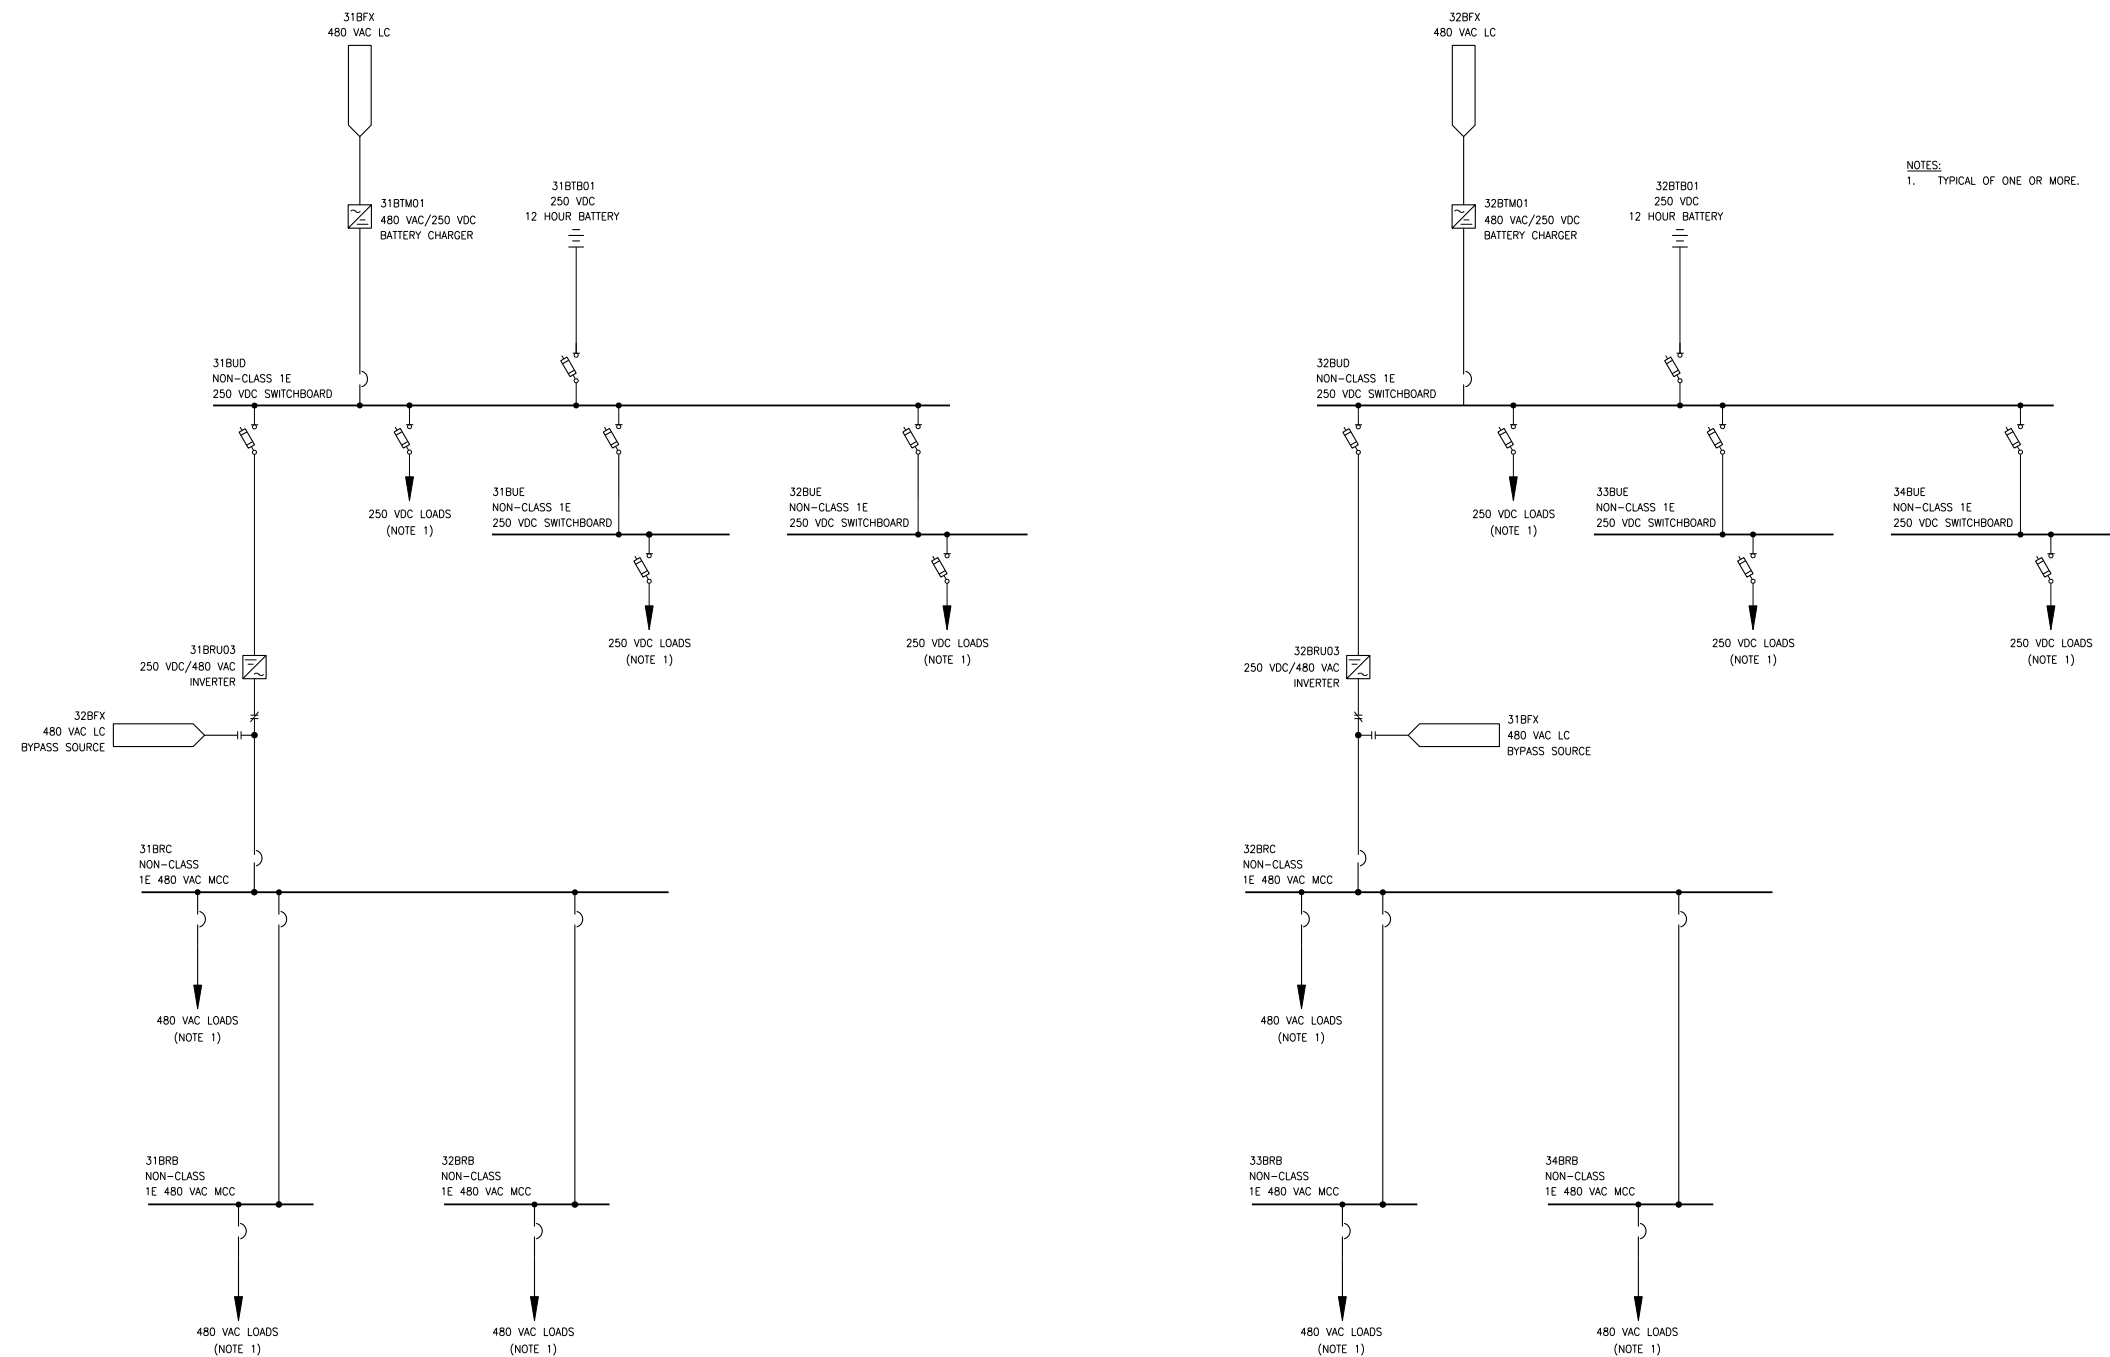

Figure 2.5.11-1—12-Hour Uninterruptible Power Supply System Functional Arrangement

12UPS01T1