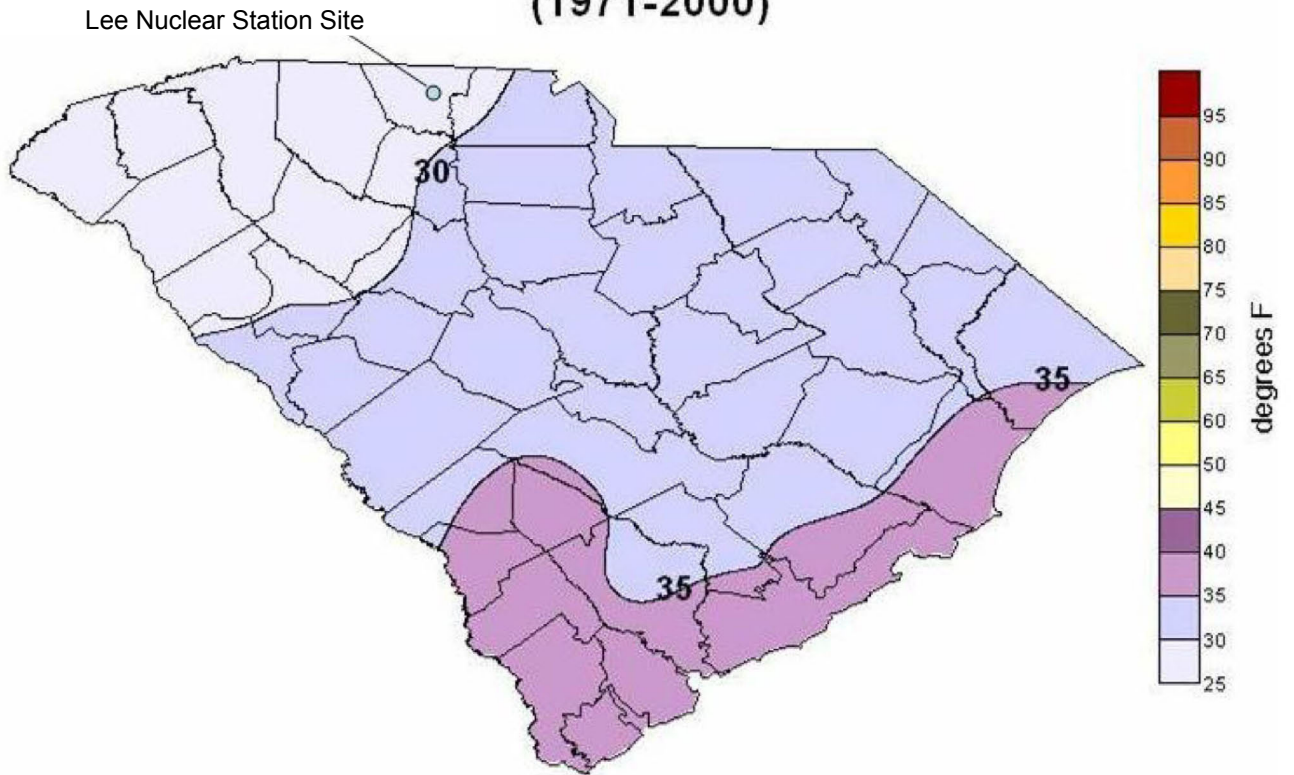

January Average Minimum Temperature (1971-2000)

Reference: South Carolina State Climate Office,
<http://www.dnr.sc.gov/climate/sco/>

WLS COL 2.3-2

WILLIAM STATES LEE III
NUCLEAR STATION UNITS 1 & 2

January Average Minimum Temperature
(1971-2000)

FIGURE 2.3-235

Rev 0