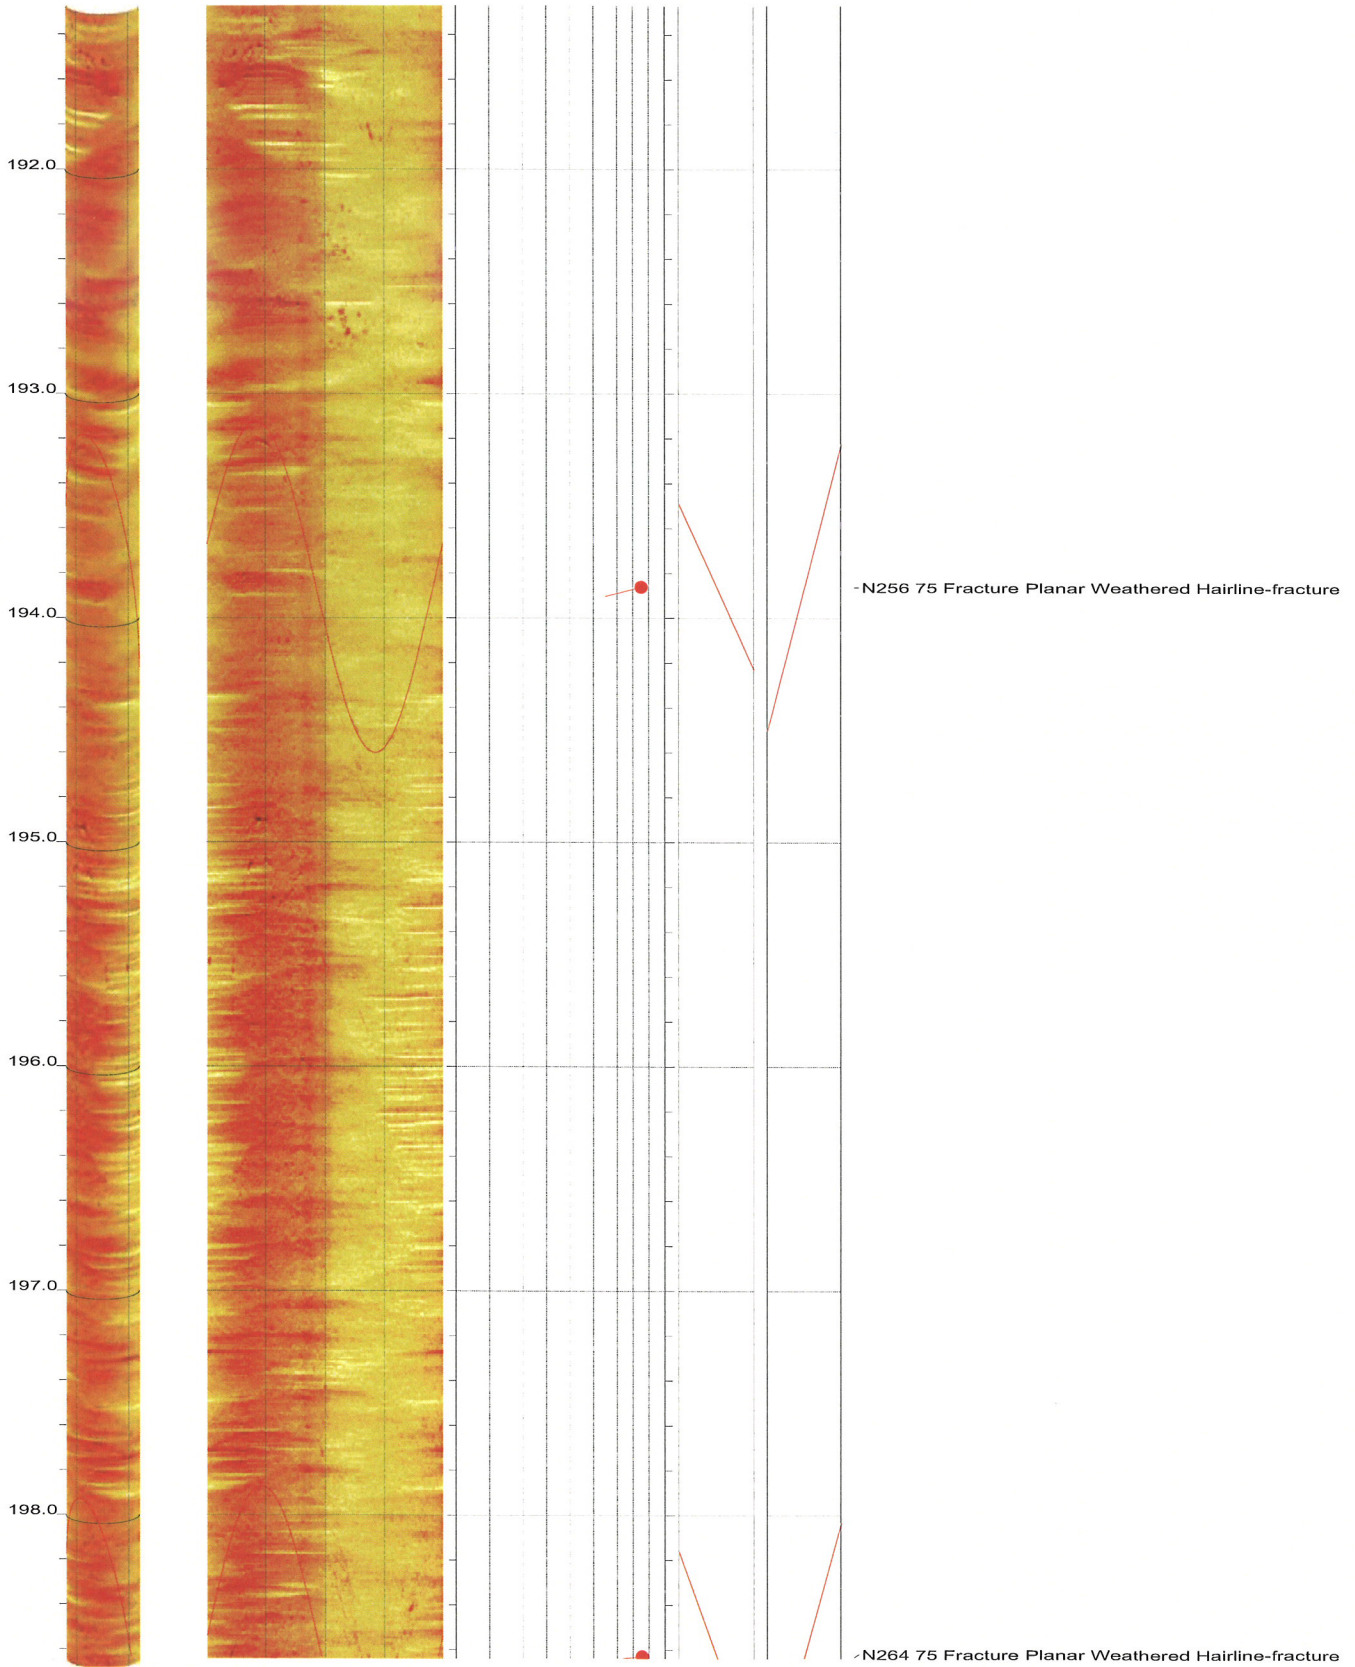

North Anna COL Boring B-909 Acoustic Televiewer Dips Sheet 24 of 28

North Anna COL Boring B-909 Acoustic Televiewer Dips Sheet 25 of 28

North Anna COL Boring B-909 Acoustic Televiewer Dips Sheet 26 of 28

North Anna COL Boring B-909 Acoustic Televiewer Dips Sheet 27 of 28