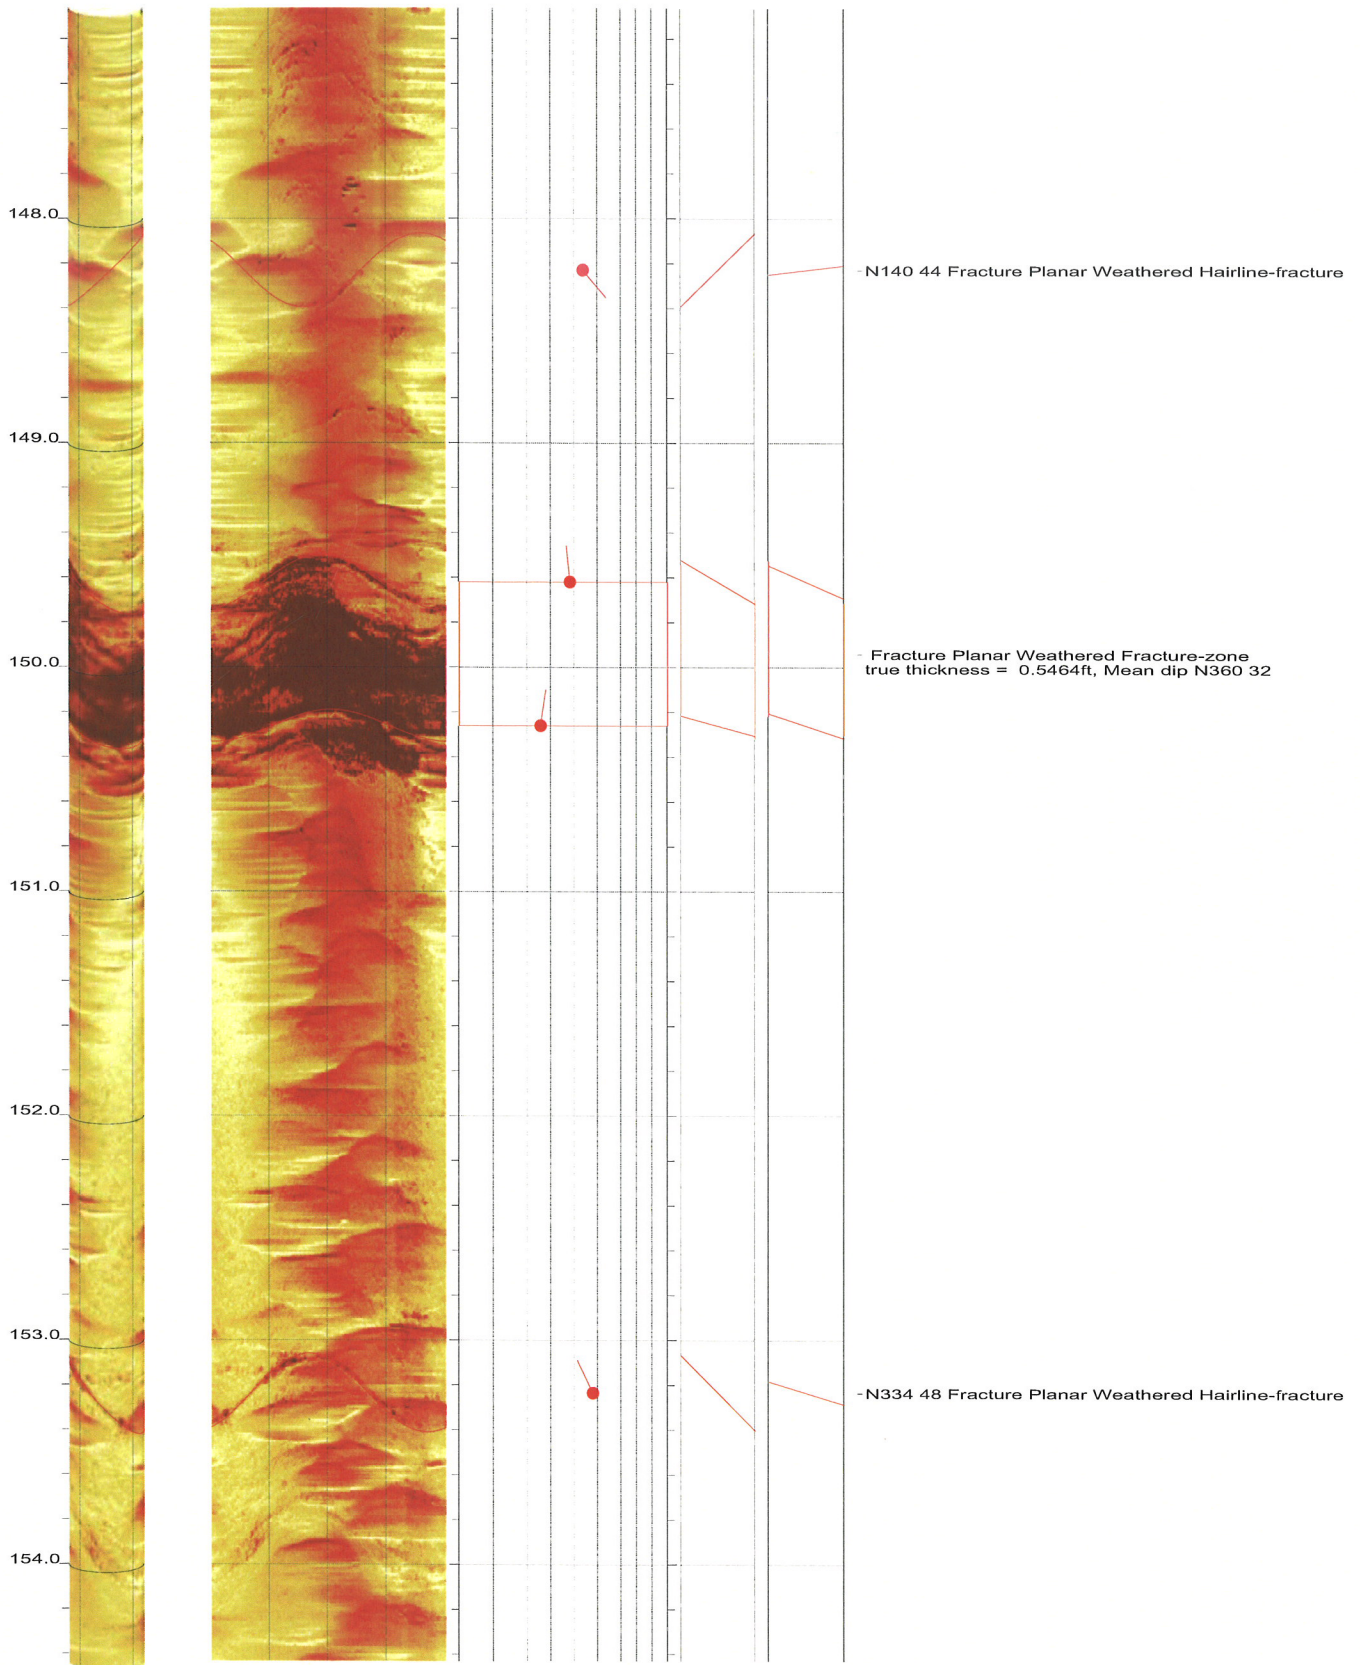

North Anna COL Boring B-909 Acoustic Televiewer Dips Sheet 19 of 28

North Anna COL Boring B-909 Acoustic Televiewer Dips Sheet 20 of 28

North Anna COL Boring B-909 Acoustic Televiewer Dips Sheet 21 of 28

North Anna COL Boring B-909 Acoustic Televiewer Dips Sheet 22 of 28

North Anna COL Boring B-909 Acoustic Televiewer Dips Sheet 23 of 28