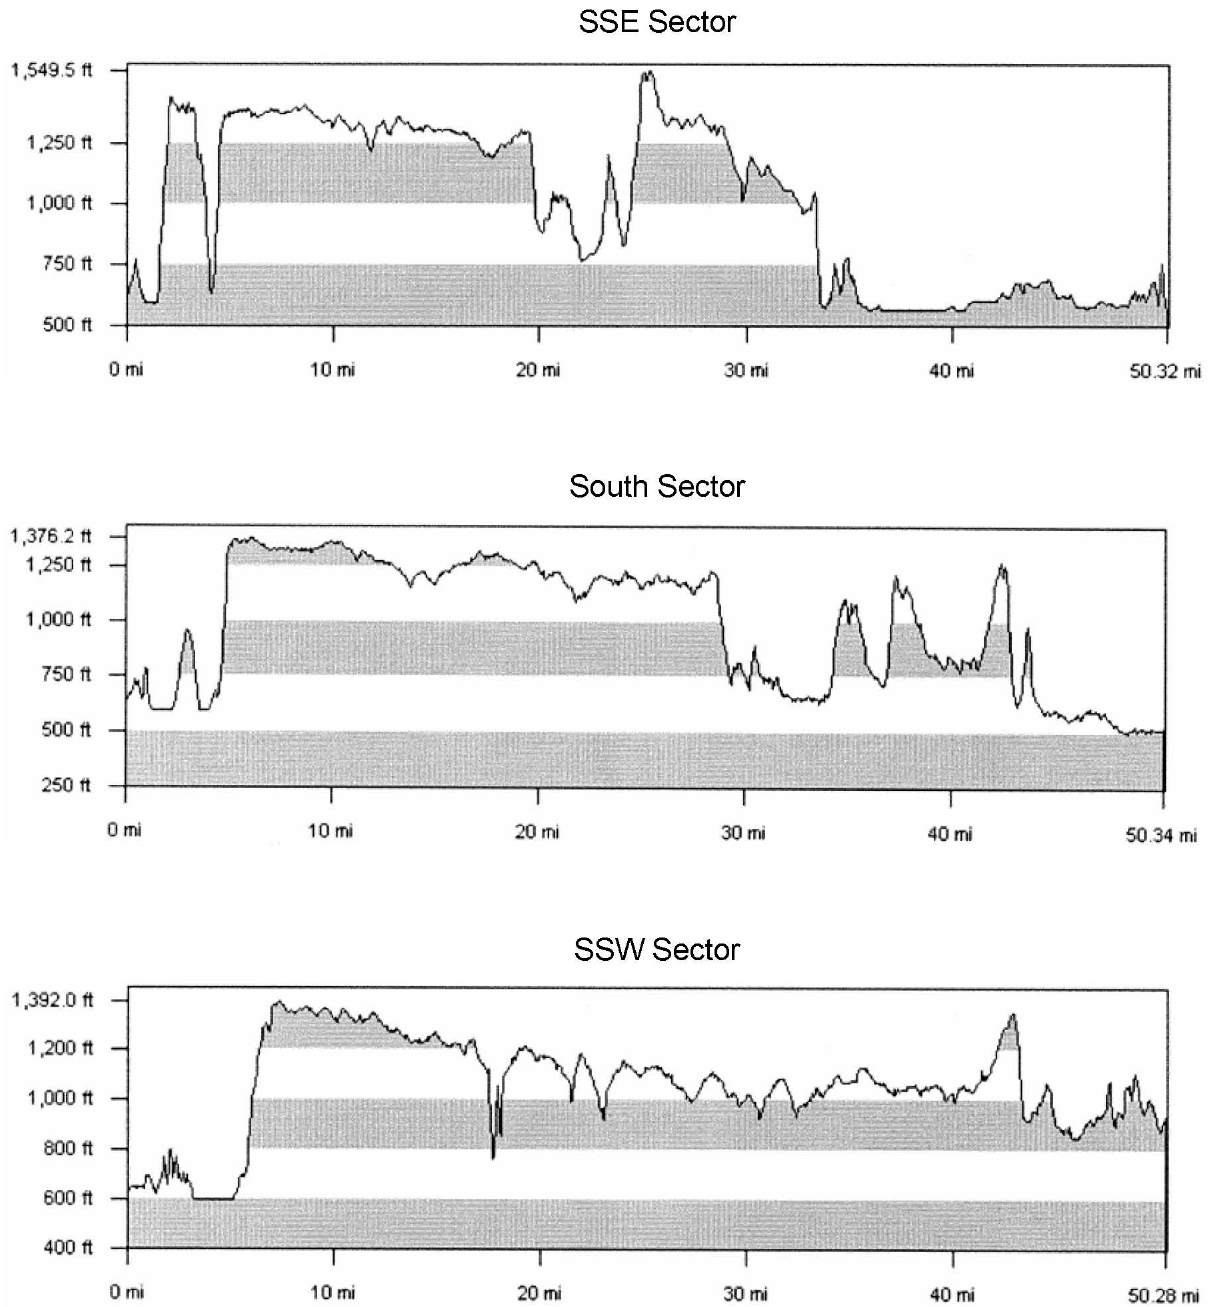

East Sector

ESE Sector

SE Sector

Note: Profiles generated using Dlorme TOPT USA, Version 6.0.