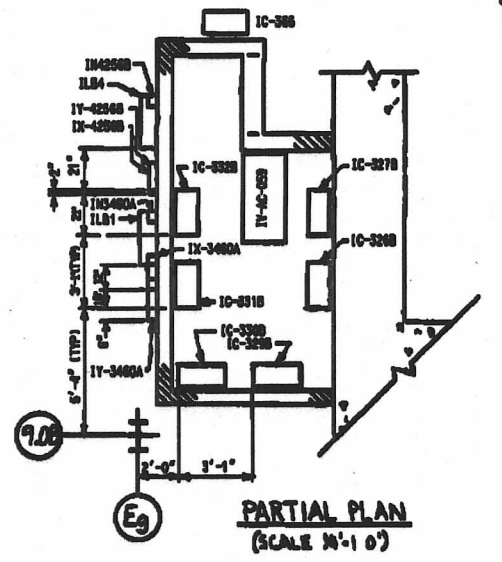

PLAN AT EL. 812'-0"

PLAN AT EL. 833'-6"

REVISIONS	
NO.	DESCRIPTION
1	REVISED PER DWP 1988
BECHTEL SAN FRANCISCO	
DUANE ARNOLD ENERGY CENTER—UNIT NO. 1 IOWA ELECTRIC LIGHT AND POWER COMPANY CEDAR RAPIDS, IOWA	
EQUIPMENT LOCATION PLANS AT ELEV. 812'-0" & 833'-6"	
NO.	REVISION
7884	BECH-MO04 17

D-01