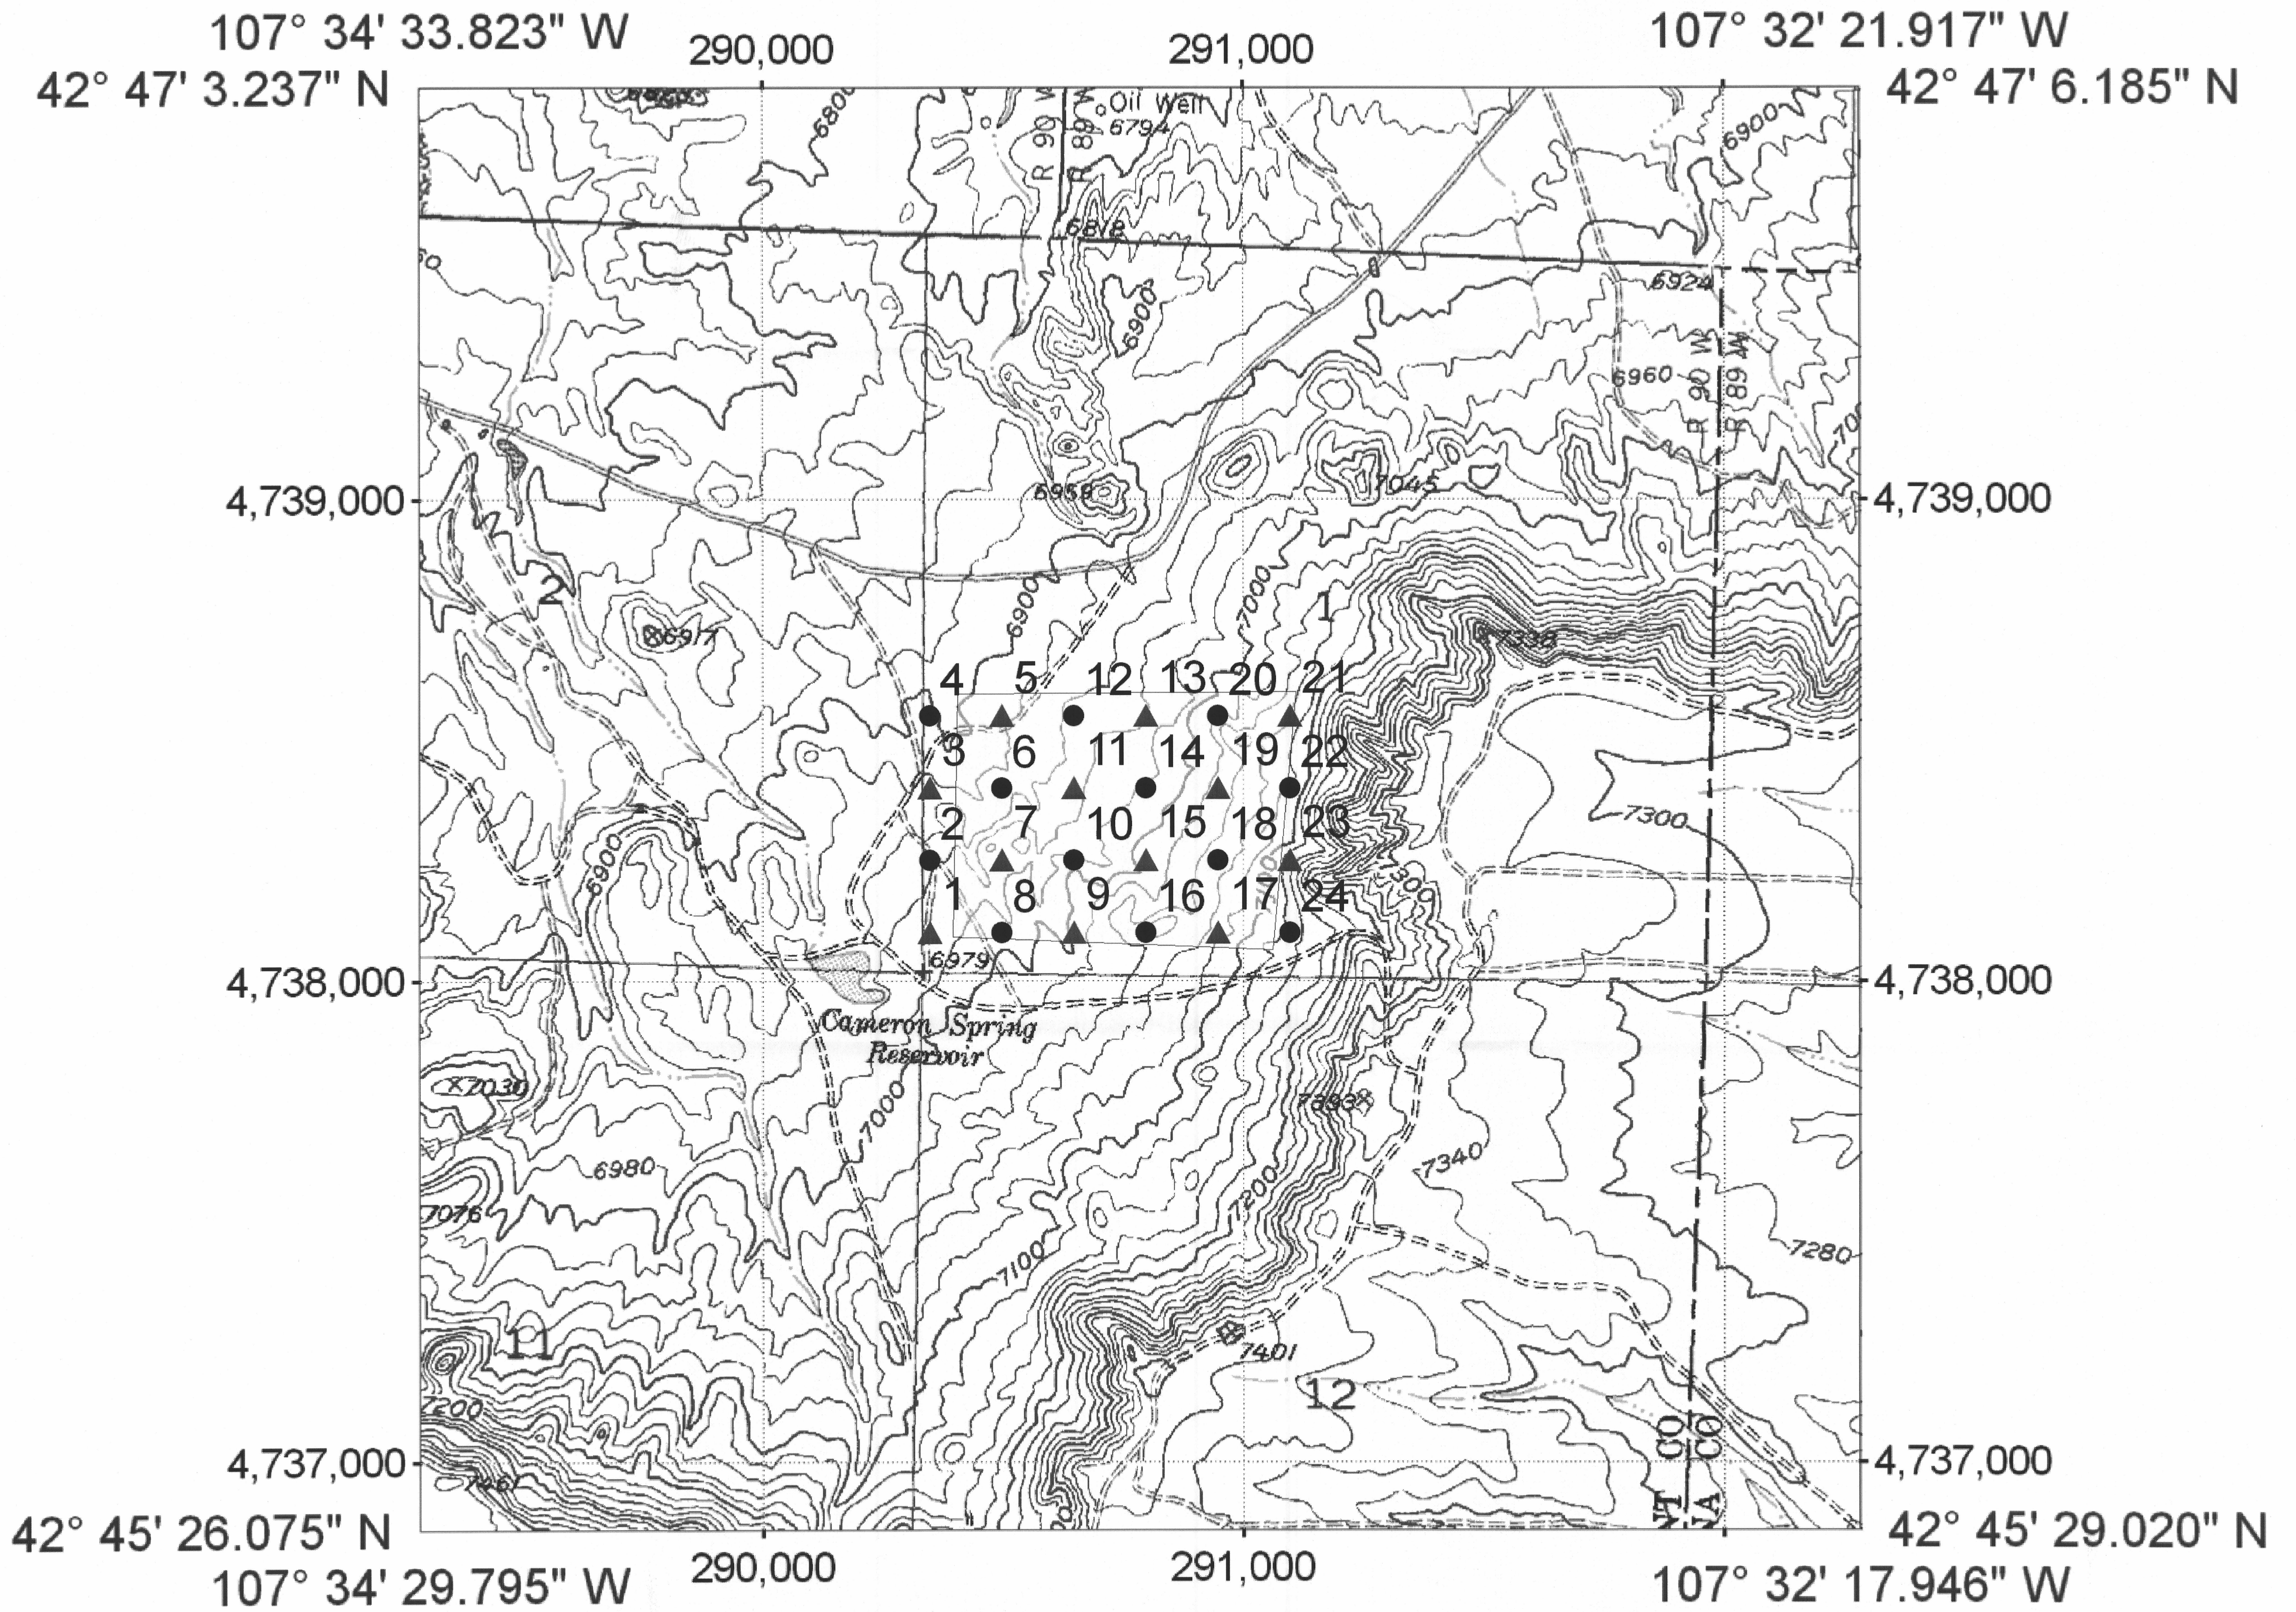

# Map 6. Study Area C Sample Locations

Study Area C

## Study Area C Survey Points

- Direct Gamma Radiation Survey Only
- ▲ Soil Sample and Direct Gamma Radiation Survey

Prepared by:

WESTERN ENVIRONMENTAL  
1-800-545-5711

BigTopo Map